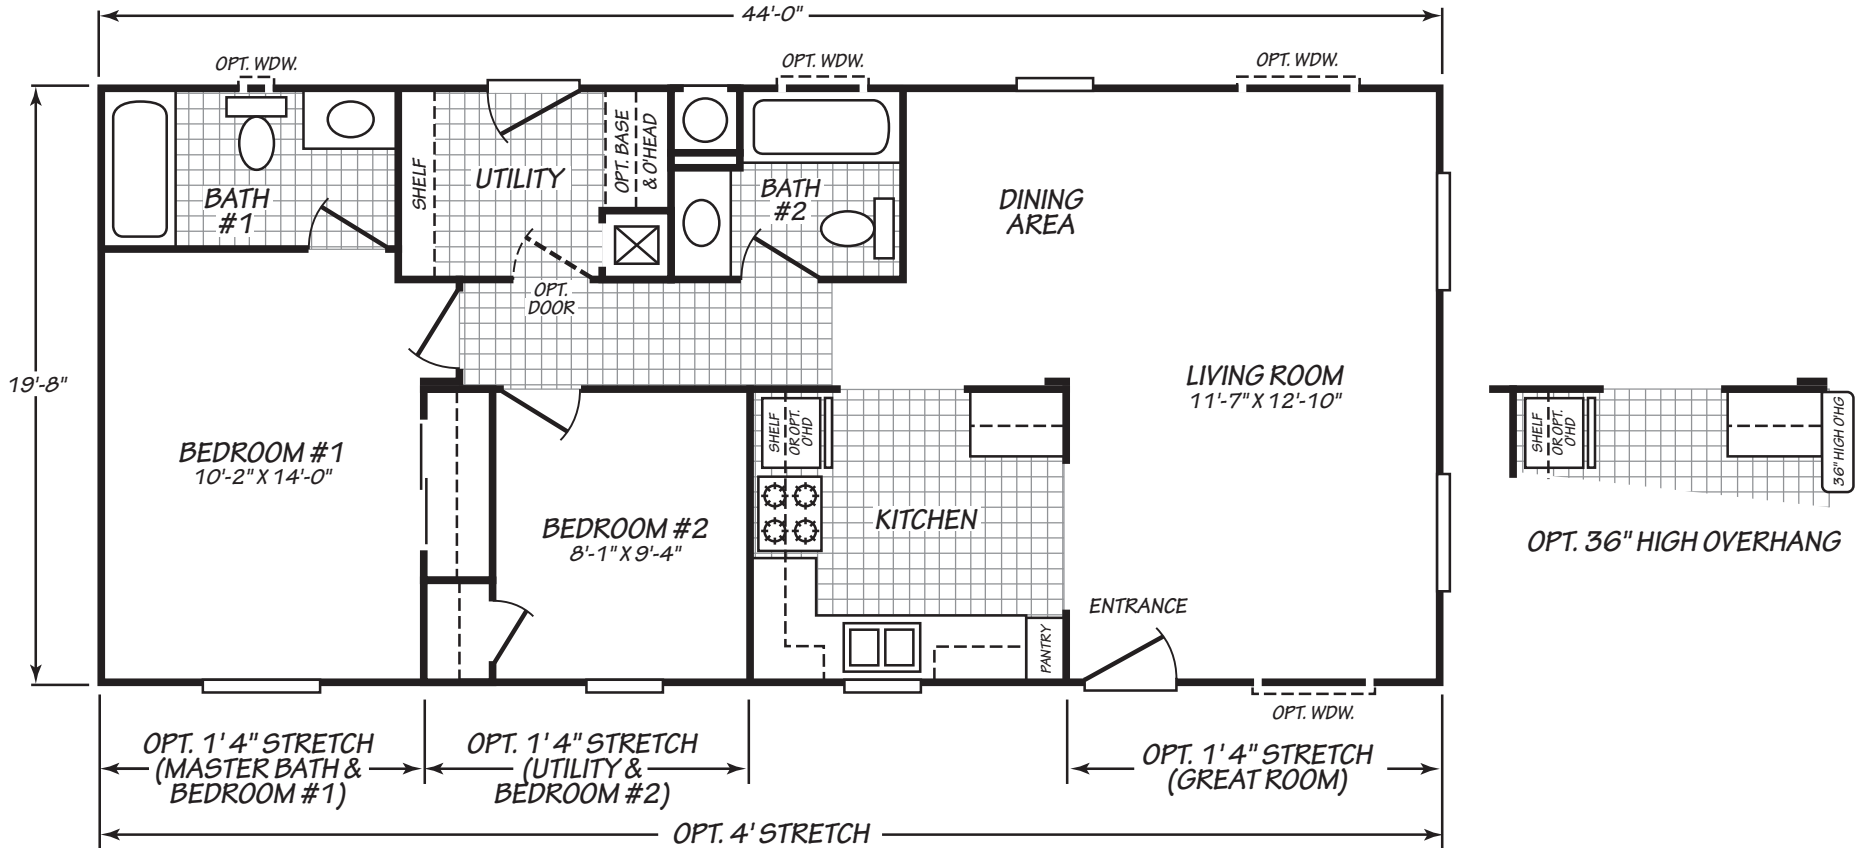

# Windfall

Canyon Lake Series

865 SQ. FT. (Approximate) 2 Bedroom, 2 Bath

Last Updated: 10-11-24

**THE HOME OUTLET**  
890 N. Arizona Ave.  
Chandler, AZ 85225

**TheHomeOutletAZ.com | 1-800-965-5401**

**IMPORTANT:** Alta Cima Corp reserves the right to modify, cancel or substitute products or features of this event at any time without prior notice or obligation. Pictures and other promotional materials are representative and may depict or contain floor plans, square footages, elevations, options, upgrades, extra design features, decorations, floor coverings, specialty light fixtures, custom paint and wall coverings, window treatments, landscaping, sound and alarm systems, furnishings, appliances, and other designer/decorator features and amenities that are not included as part of the home and/or may not be available at all locations. Home, pricing and community information is subject to change, and homes to prior sale, at any time without notice or obligation. ©2020 Alta Cima Corp. All rights reserved.