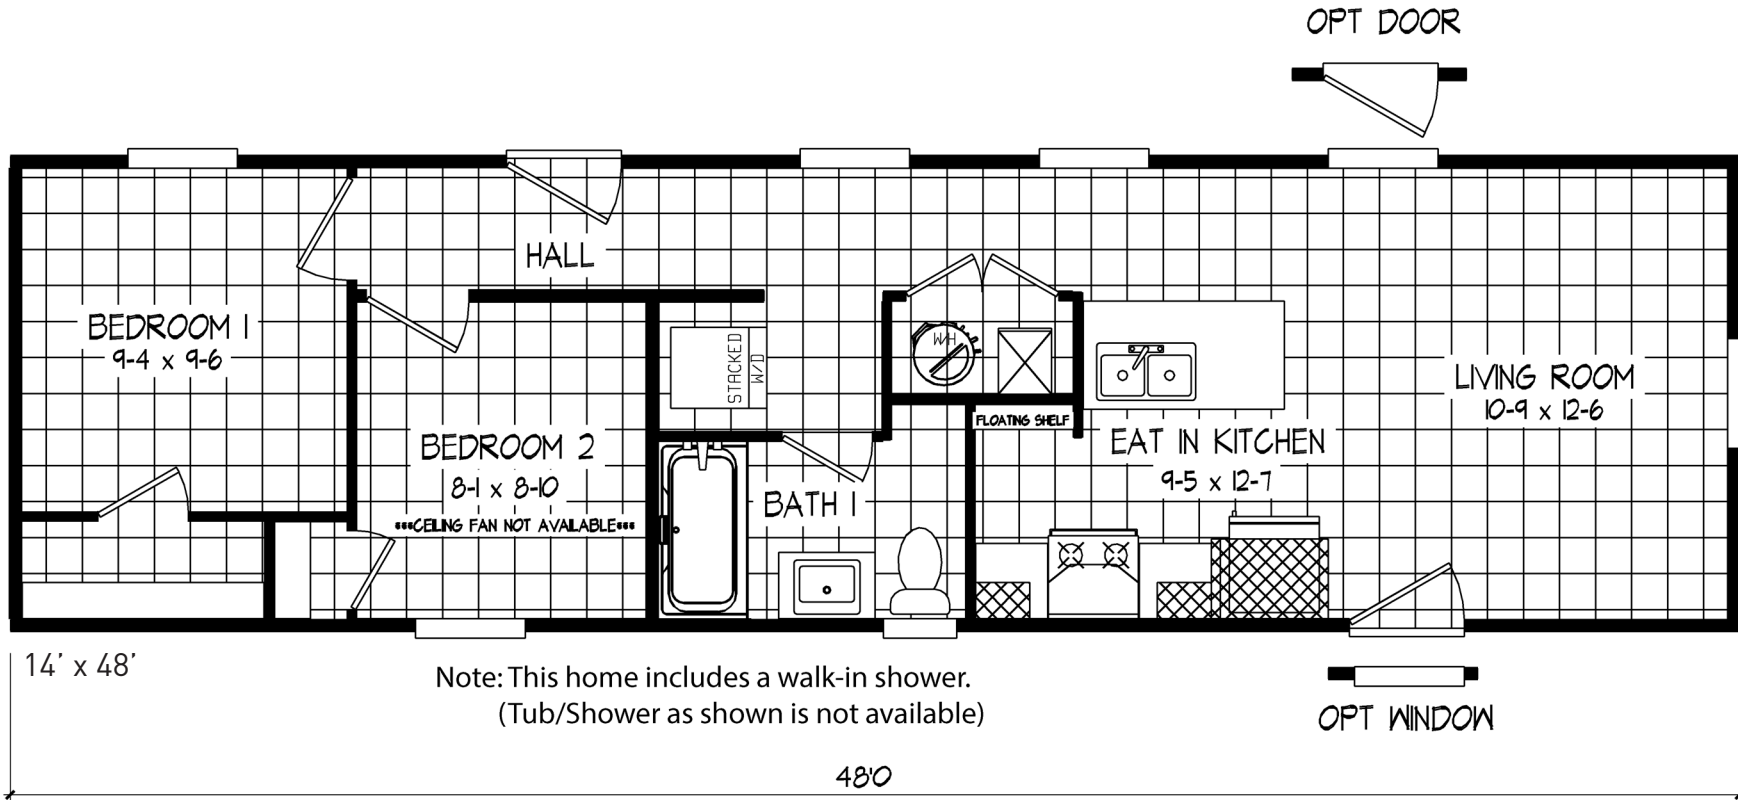

# Wisbech

Tempo Series - Single Section

632 SQ. FT. (Approximate) 2 Bedroom, 1 Bath

Last Updated: 8-15-24

Alternate Door Location Available

**THE HOME OUTLET**  
890 N. Arizona Ave.  
Chandler, AZ 85225

**TheHomeOutletAZ.com | 1-800-965-5401**