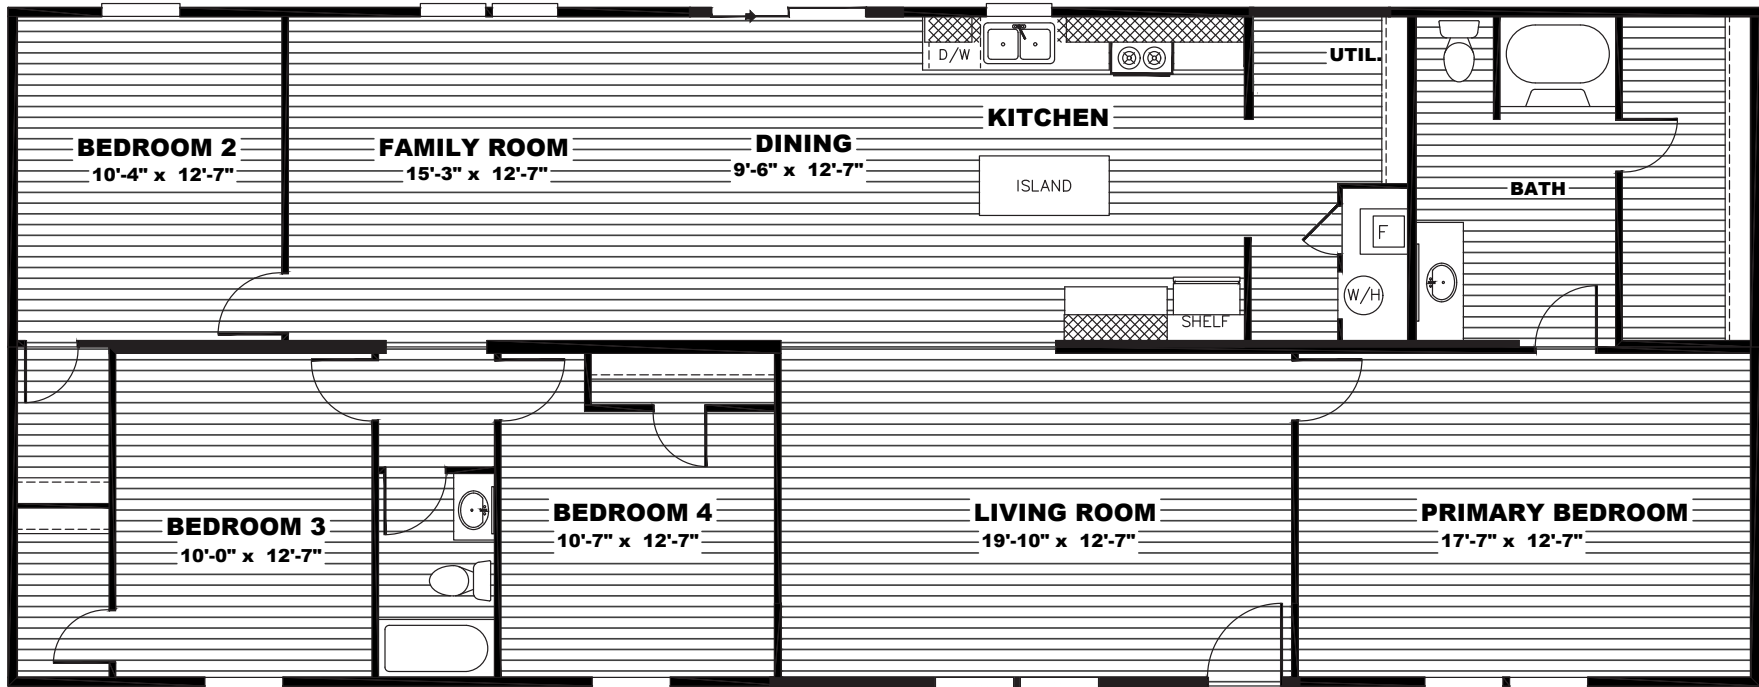

# Woodruff

TRU Homes Series - Multi Section

1,791 SQ. FT. (Approximate) 4 Bedroom, 2 Bath

Last Updated: 1-10-24

28' x 68'

**THE HOME OUTLET**  
890 N. Arizona Ave.  
Chandler, AZ 85225

**TheHomeOutletAZ.com | 1-800-965-5401**