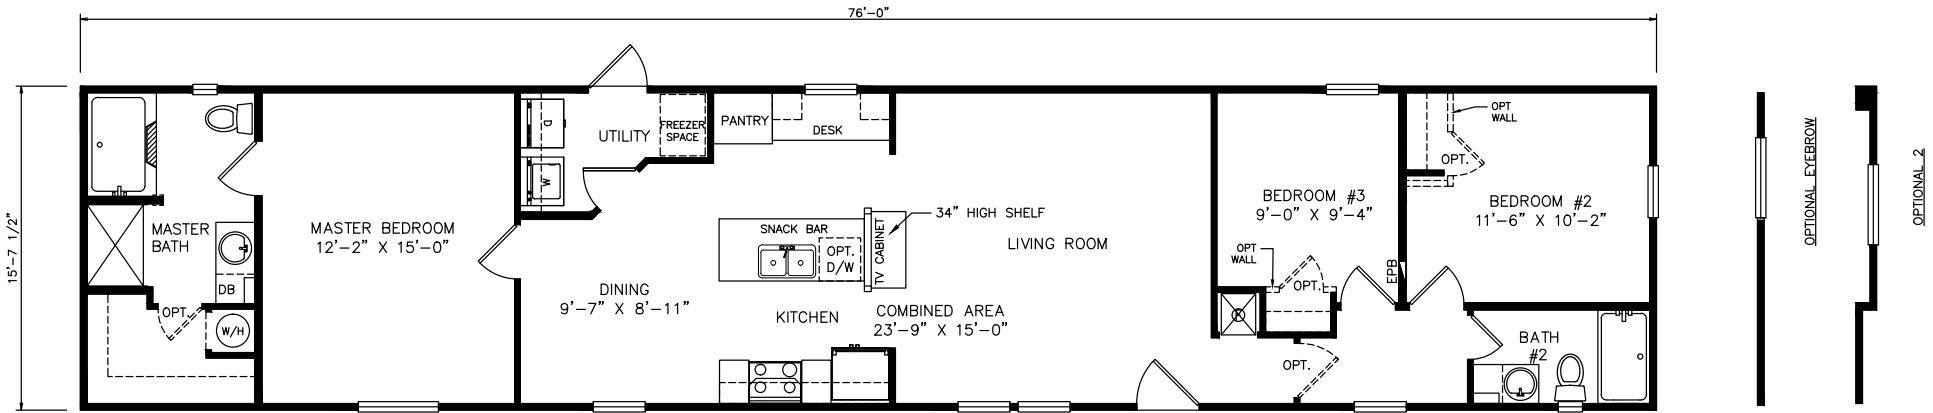

# Zina

Heritage Series - Single Section

1,193 SQ. FT. (Approximate) 3 Bedrooms, 2 Baths

Last Updated: 6-22-21

**THE HOME OUTLET**  
890 N. Arizona Ave.  
Chandler, AZ 85225

**TheHomeOutletAZ.com | 1-800-965-5401**