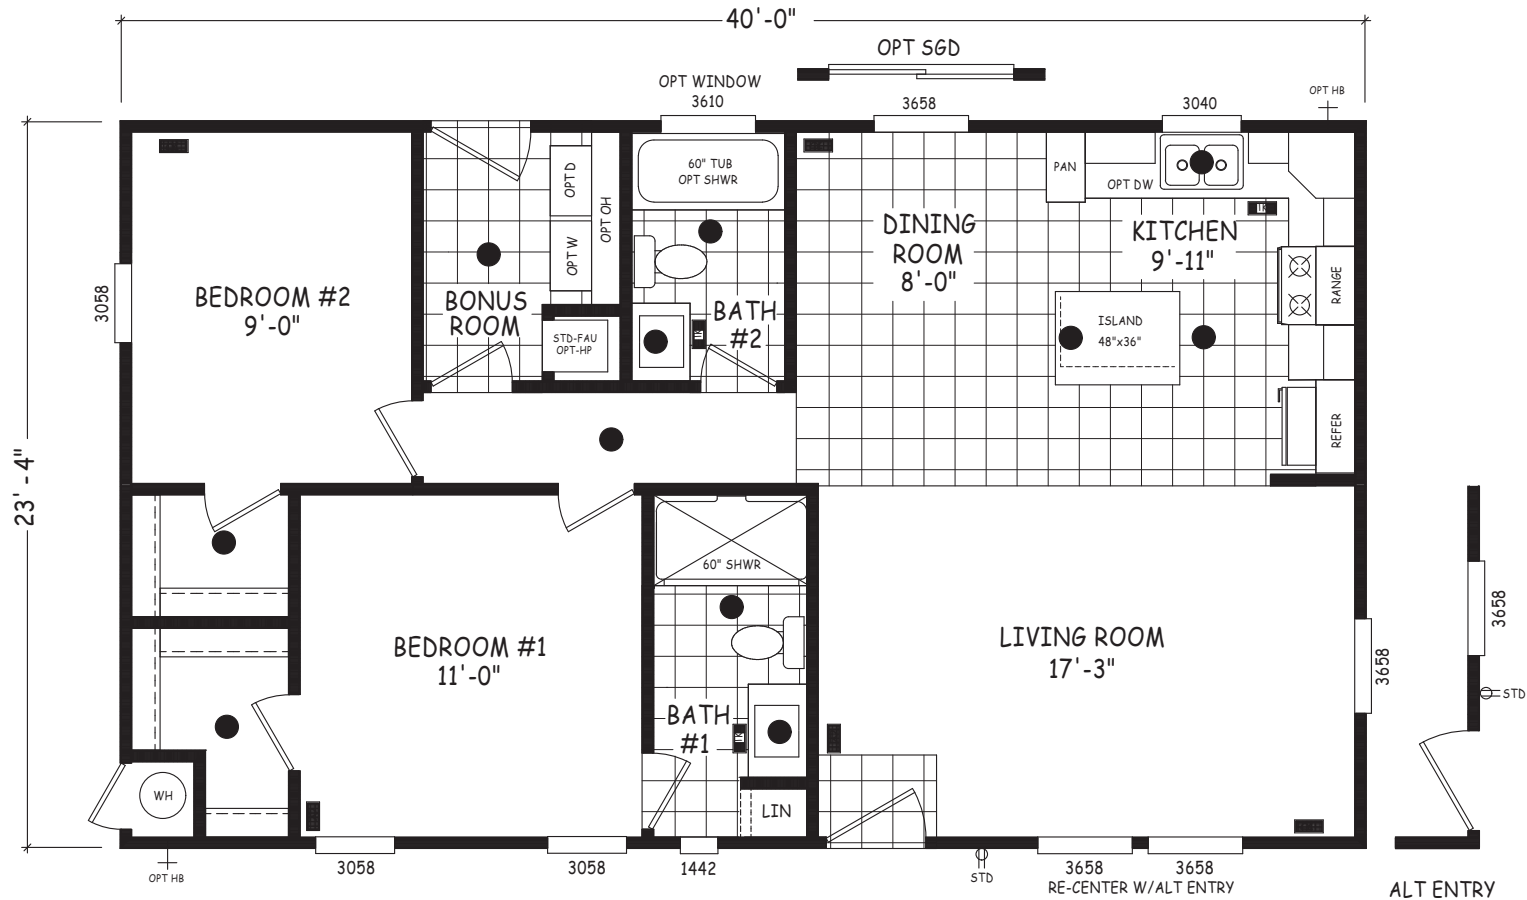

Antonio

Edge Series

934 SQ. FT. (Approximate) 2 Bedroom, 2 Bath

Last Updated: 5-21-24

FACTORY SELECT HOMES

4455 N. Stockton Hill Rd.
Kingman, AZ 86409

FactorySelectMH.com | 1-800-965-3641

IMPORTANT: Alta Cima Corp reserves the right to modify, cancel or substitute products or features of this event at any time without prior notice or obligation. Pictures and other promotional materials are representative and may depict or contain floor plans, square footages, elevations, options, upgrades, extra design features, decorations, floor coverings, specialty light fixtures, custom paint and wall coverings, window treatments, landscaping, sound and alarm systems, furnishings, appliances, and other designer/decorator features and amenities that are not included as part of the home and/or may not be available at all locations. Home, pricing and community information is subject to change, and homes to prior sale, at any time without notice or obligation. ©2020 Alta Cima Corp. All rights reserved.