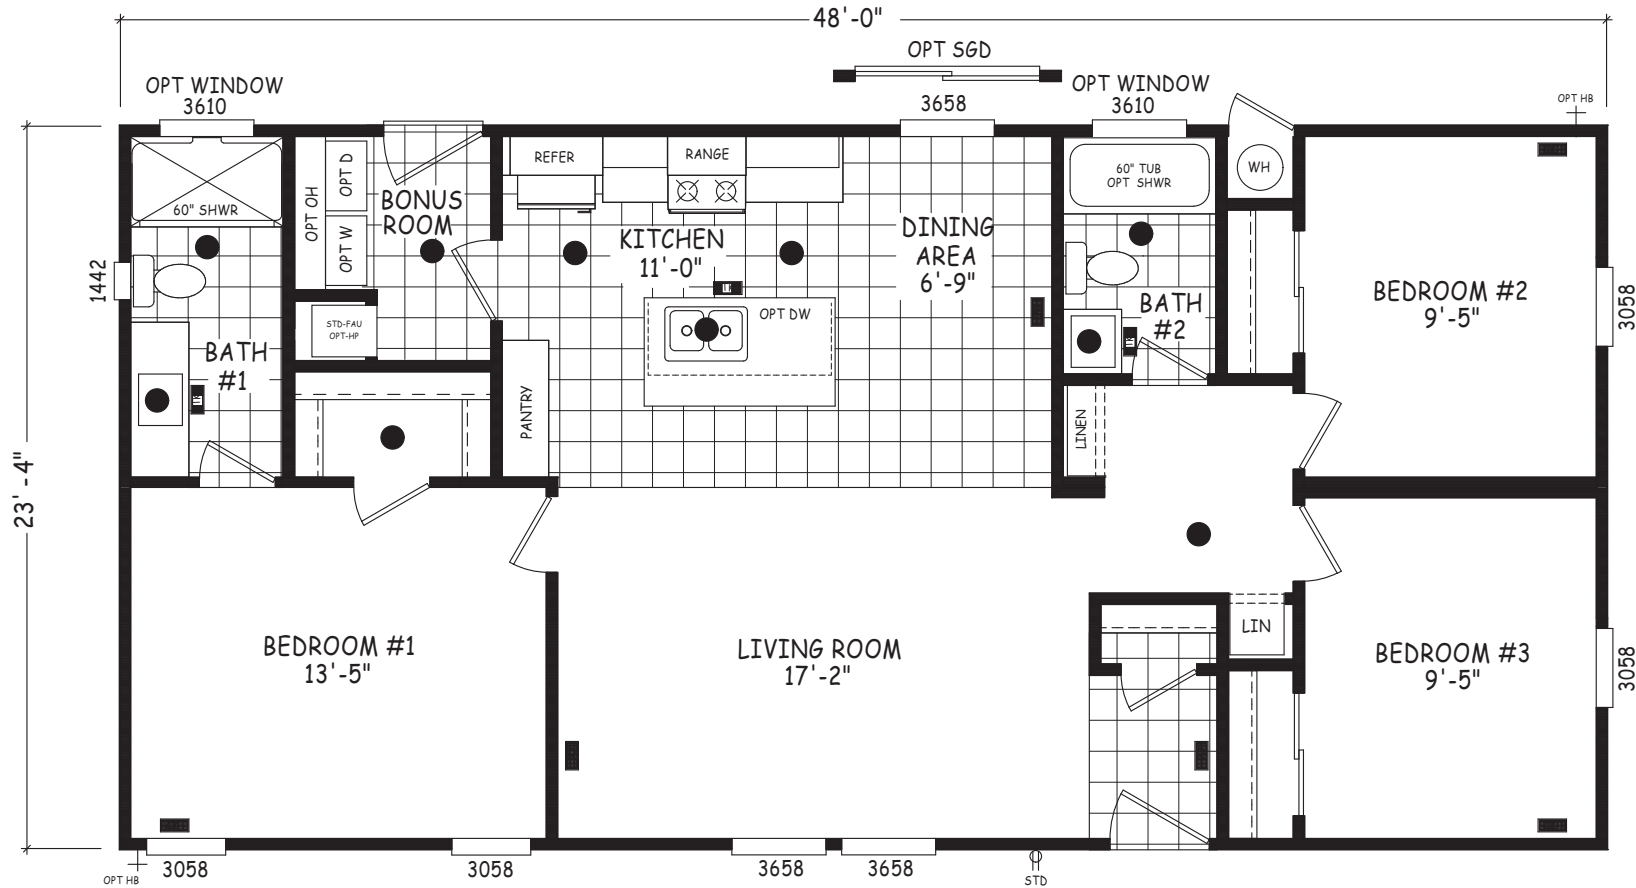

Aragon

Edge Series

1,120 SQ. FT. (Approximate) 3 Bedroom, 2 Bath

Last Updated: 5-21-24

FACTORY SELECT HOMES

4455 N. Stockton Hill Rd.
Kingman, AZ 86409

FactorySelectMH.com | 1-800-965-3641

IMPORTANT: Alta Cima Corp reserves the right to modify, cancel or substitute products or features of this event at any time without prior notice or obligation. Pictures and other promotional materials are representative and may depict or contain floor plans, square footages, elevations, options, upgrades, extra design features, decorations, floor coverings, specialty light fixtures, custom paint and wall coverings, window treatments, landscaping, sound and alarm systems, furnishings, appliances, and other designer/decorator features and amenities that are not included as part of the home and/or may not be available at all locations. Home, pricing and community information is subject to change, and homes to prior sale, at any time without notice or obligation. ©2020 Alta Cima Corp. All rights reserved.