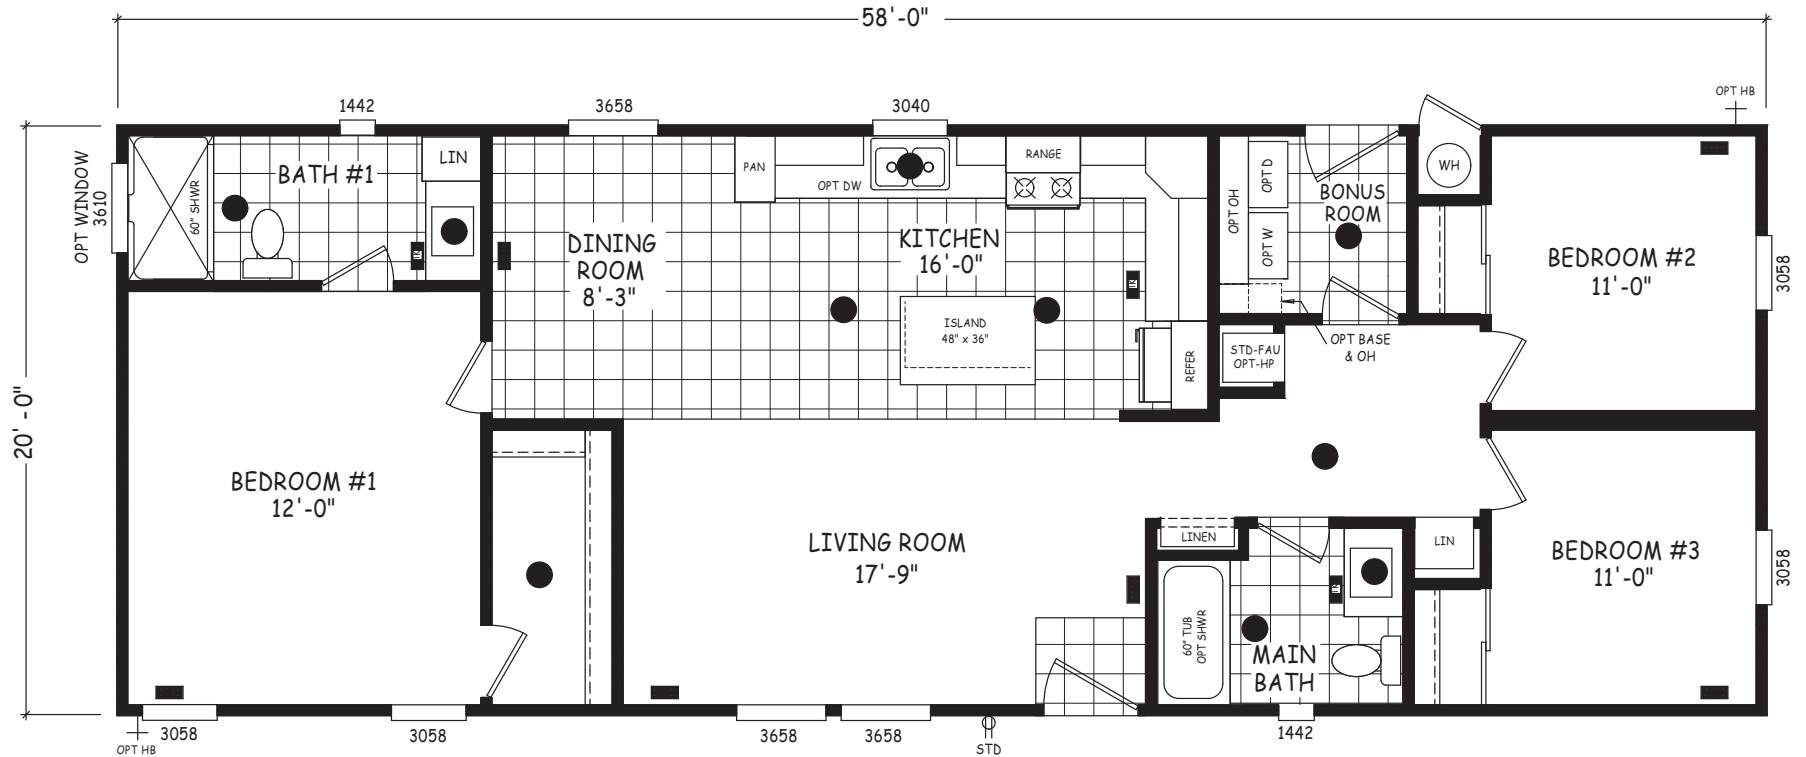

Atlantis

Edge Series

1,160 SQ. FT. (Approximate) 3 Bedroom, 2 Bath

Last Updated: 5-21-24

FACTORY SELECT HOMES

4455 N. Stockton Hill Rd.
Kingman, AZ 86409

FactorySelectMH.com | 1-800-965-3641

IMPORTANT: Alta Cima Corp reserves the right to modify, cancel or substitute products or features of this event at any time without prior notice or obligation. Pictures and other promotional materials are representative and may depict or contain floor plans, square footages, elevations, options, upgrades, extra design features, decorations, floor coverings, specialty light fixtures, custom paint and wall coverings, window treatments, landscaping, sound and alarm systems, furnishings, appliances, and other designer/decorator features and amenities that are not included as part of the home and/or may not be available at all locations. Home, pricing and community information is subject to change, and homes to prior sale, at any time without notice or obligation. ©2020 Alta Cima Corp. All rights reserved.