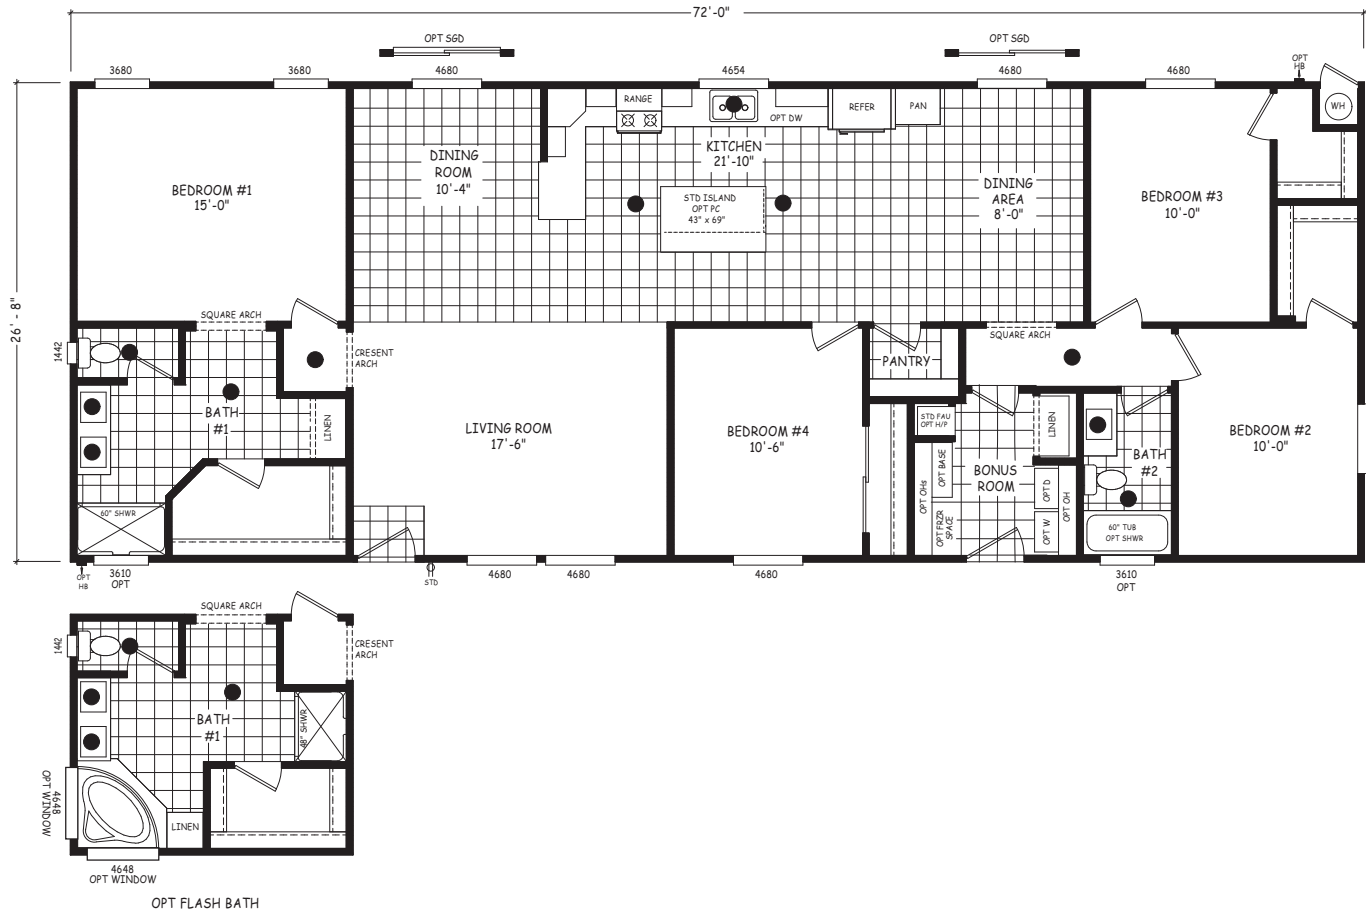

Barrio

Edge Series

1,920 SQ. FT. (Approximate) 4 Bedroom, 2 Bath

Last Updated: 7-24-24

FACTORY SELECT HOMES

4455 N. Stockton Hill Rd.
Kingman, AZ 86409

FactorySelectMH.com | 1-800-965-3641

IMPORTANT: Alta Cima Corp reserves the right to modify, cancel or substitute products or features of this event at any time without prior notice or obligation. Pictures and other promotional materials are representative and may depict or contain floor plans, square footages, elevations, options, upgrades, extra design features, decorations, floor coverings, specialty light fixtures, custom paint and wall coverings, window treatments, landscaping, sound and alarm systems, furnishings, appliances, and other designer/decorator features and amenities that are not included as part of the home and/or may not be available at all locations. Home, pricing and community information is subject to change, and homes to prior sale, at any time without notice or obligation. ©2020 Alta Cima Corp. All rights reserved.