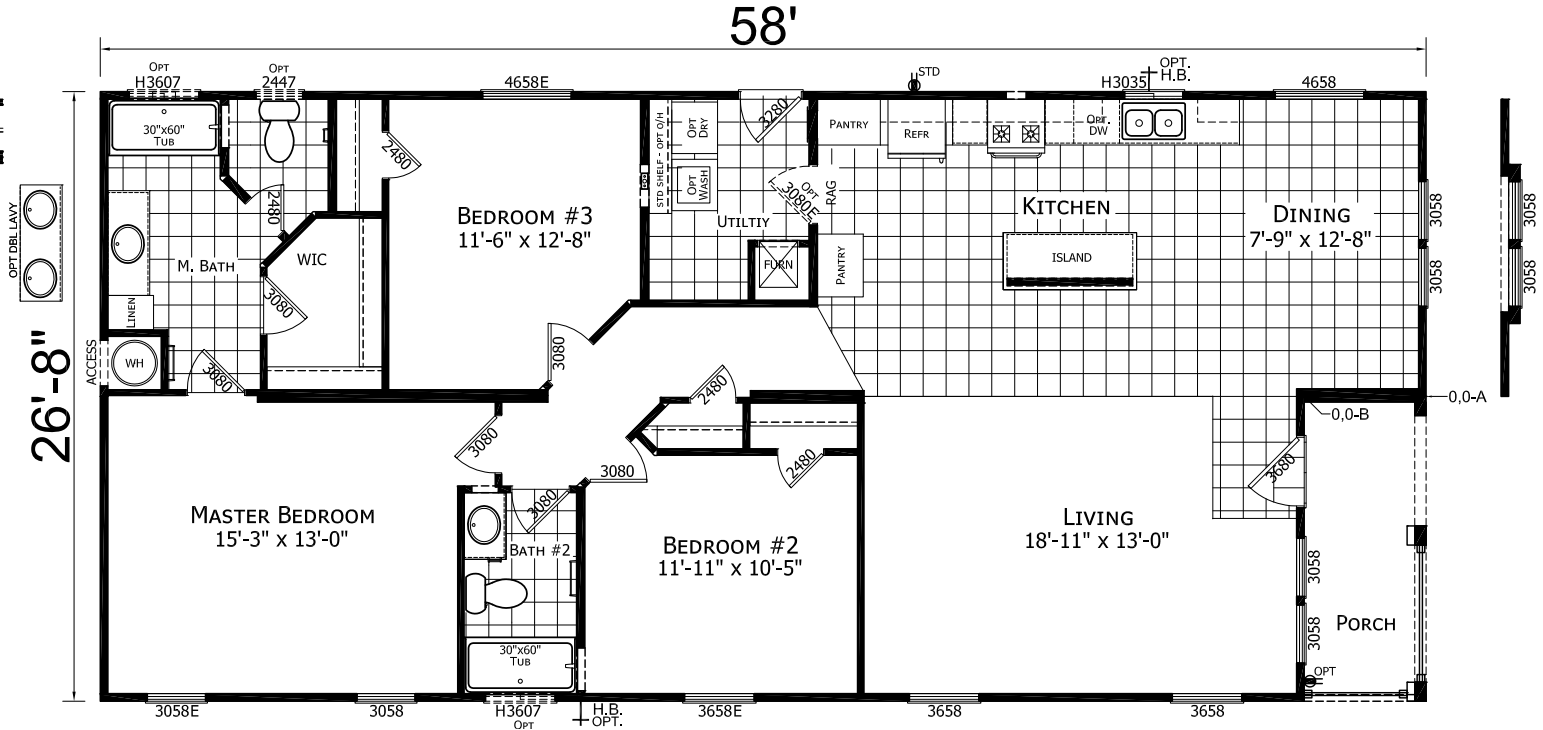

FACTORY SELECT HOMES

4455 N. Stockton Hill Rd.
Kingman, AZ 86409

FactorySelectMH.com | 1-800-965-3641

IMPORTANT: Alta Cima Corp reserves the right to modify, cancel or substitute products or features of this event at any time without prior notice or obligation. Pictures and other promotional materials are representative and may depict or contain floor plans, square footages, elevations, options, upgrades, extra design features, decorations, floor coverings, specialty light fixtures, custom paint and wall coverings, window treatments, landscaping, sound and alarm systems, furnishings, appliances, and other designer/decorator features and amenities that are not included as part of the home and/or may not be available at all locations. Home, pricing and community information is subject to change, and homes to prior sale, at any time without notice or obligation. ©2020 Alta Cima Corp. All rights reserved.

MANUFACTURED BY:

I authorize Factory Select Homes to build my house, per this plan.

X _____
Customer Signature/Date