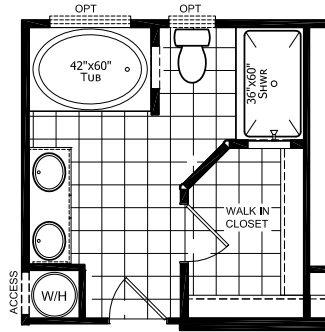

Berwyn

American Freedom Series

1,477 SQ. FT. (Approximate) 3 Bedrooms, 2 Baths

Last Updated: 7-31-23

OPT UTILITY CABS

OPT BUILT IN REFER

OPT BENCH SEAT

OPT W/ WINDOW SEAT