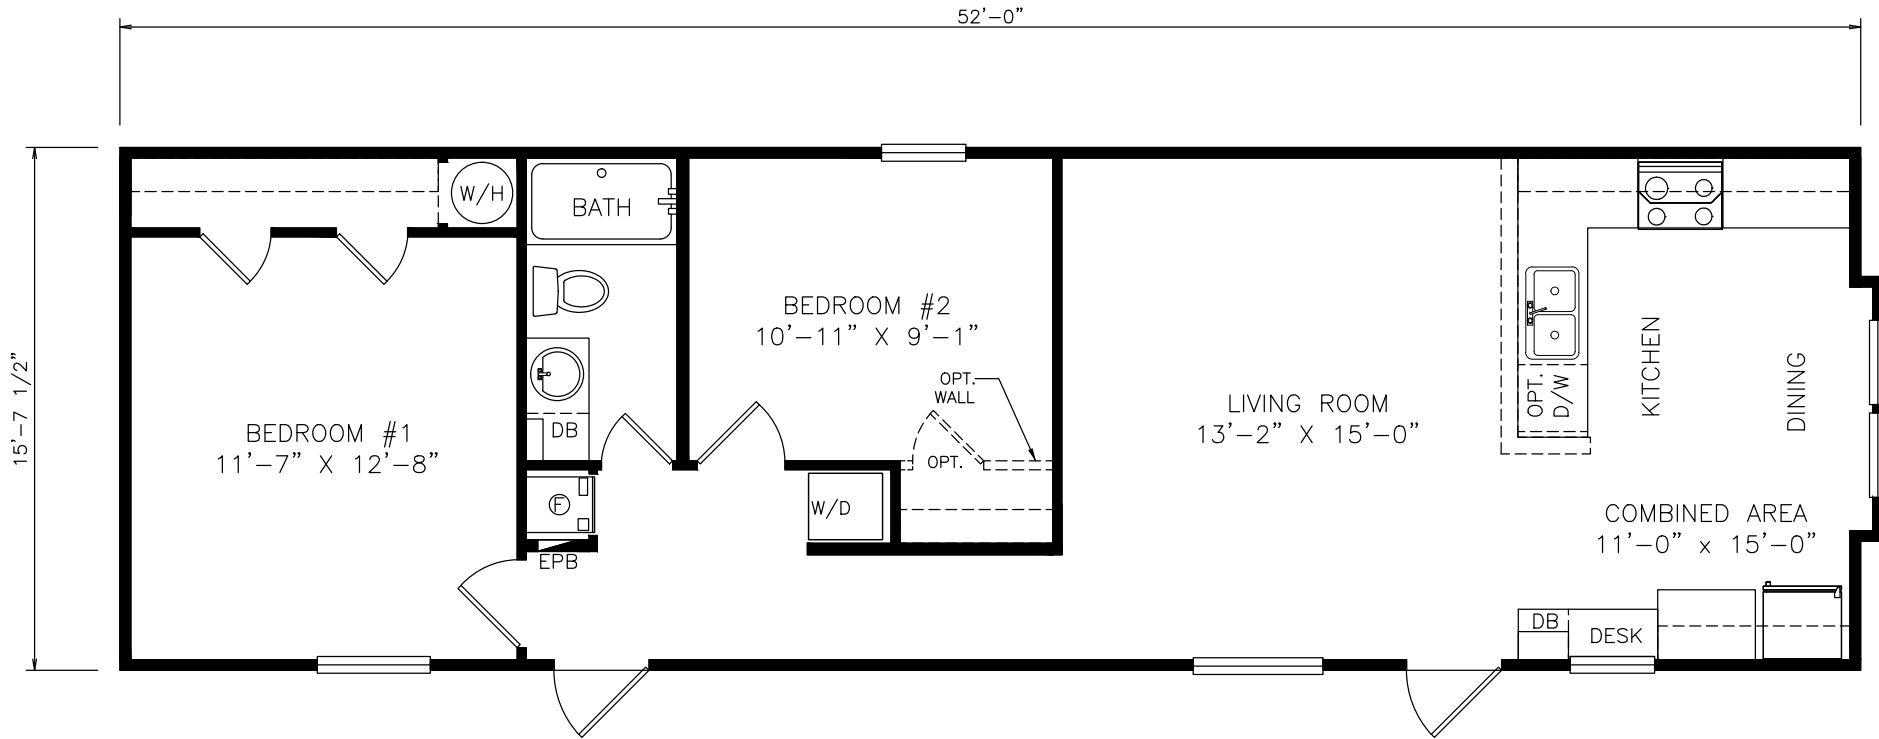

Beryl

Classic Series - Single Section

822 SQ. FT. (Approximate) 2 Bedrooms, 1 Baths

Last Updated: 6-24-21

FACTORY SELECT HOMES

4455 N. Stockton Hill Rd.
Kingman, AZ 86409

FactorySelectMH.com | 1-800-965-3641