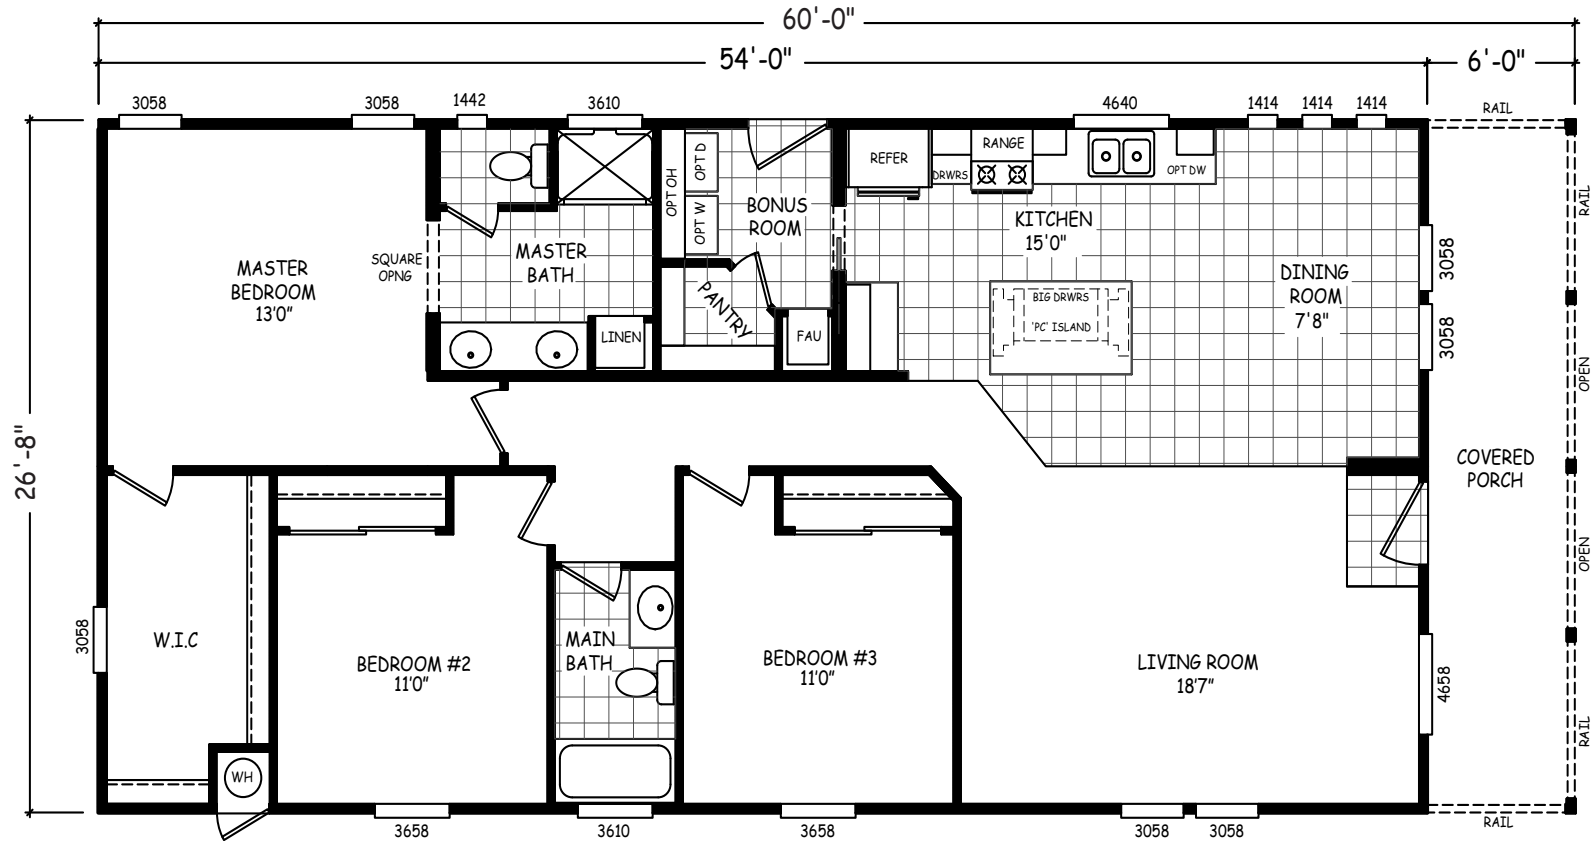

Black Hawk

Sedona Ridge Series

1,600 SQ. FT. (Approximate) 3 Bedroom, 2 Bath

Last Updated: 1-4-21

FACTORY SELECT HOMES

4455 N. Stockton Hill Rd.
Kingman, AZ 86409

FactorySelectMH.com | 1-800-965-3641

IMPORTANT: Alta Cima Corp reserves the right to modify, cancel or substitute products or features of this event at any time without prior notice or obligation. Pictures and other promotional materials are representative and may depict or contain floor plans, square footages, elevations, options, upgrades, extra design features, decorations, floor coverings, specialty light fixtures, custom paint and wall coverings, window treatments, landscaping, sound and alarm systems, furnishings, appliances, and other designer/decorator features and amenities that are not included as part of the home and/or may not be available at all locations. Home, pricing and community information is subject to change, and homes to prior sale, at any time without notice or obligation. ©2020 Alta Cima Corp. All rights reserved.