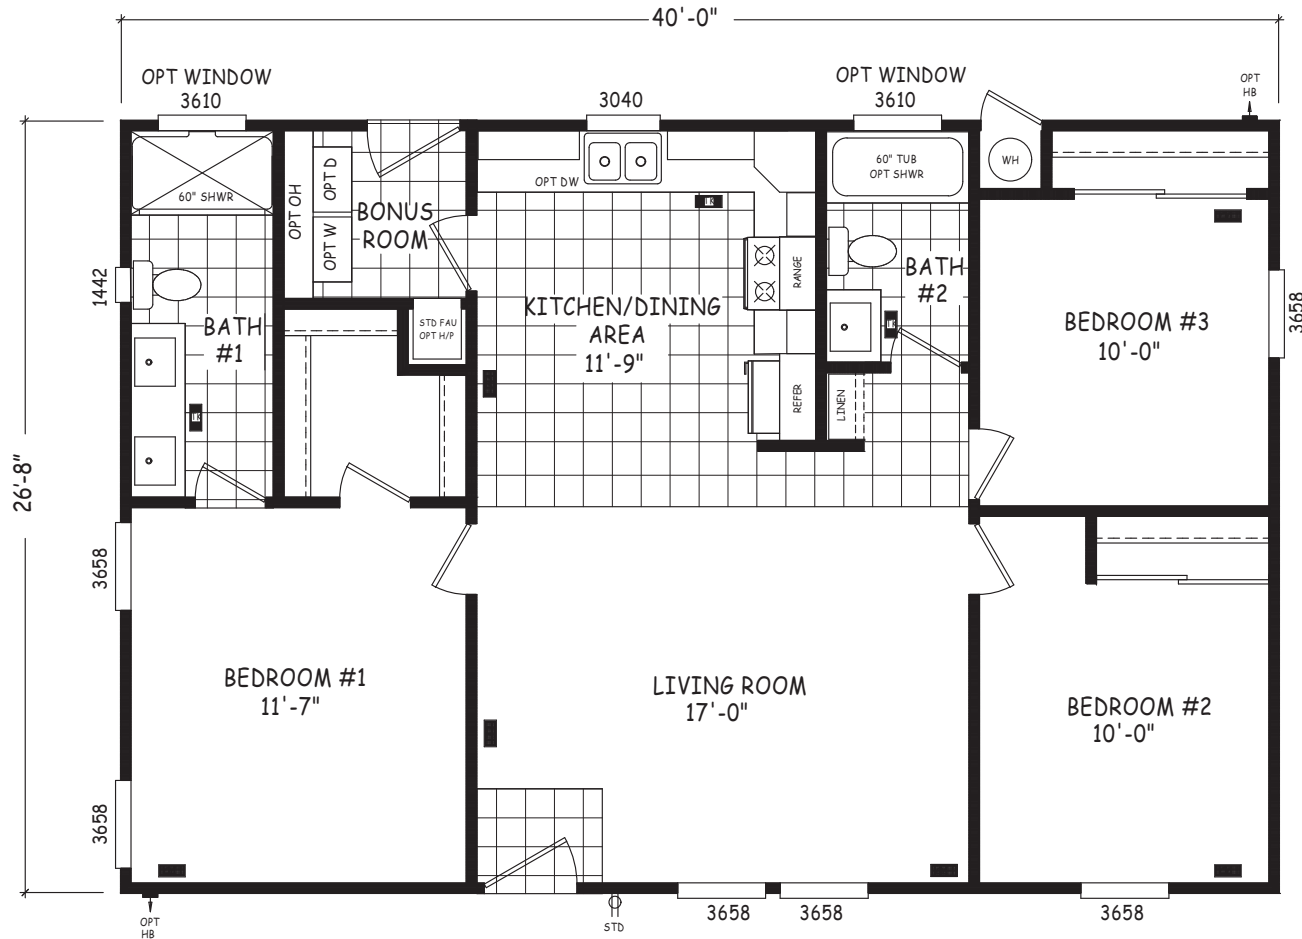

# Briggs

Edge Series

1,067 SQ. FT. (Approximate) 3 Bedroom, 2 Bath

Last Updated: 8-22-22