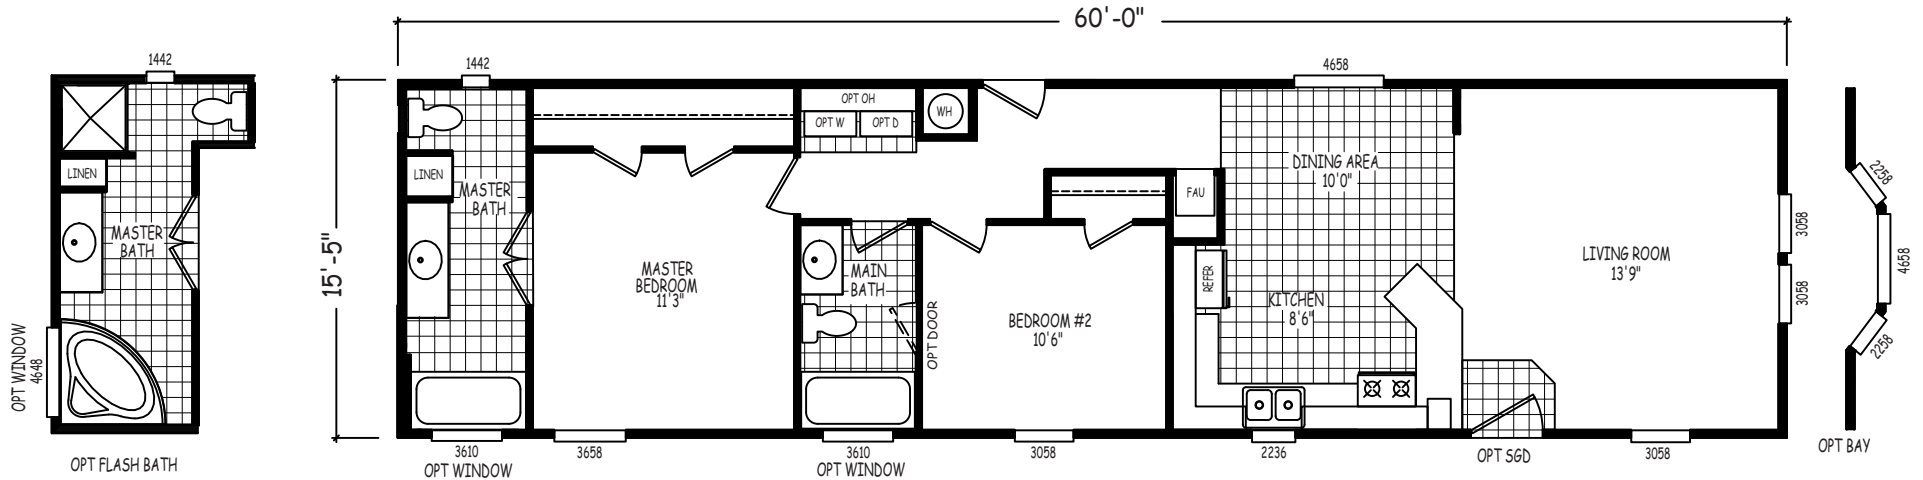

Broudy

GS Series

925 SQ. FT. (Approximate) 2 Bedrooms, 2 Baths

Last Updated: 12-15-20

FACTORY SELECT HOMES

4455 N. Stockton Hill Rd.
Kingman, AZ 86409

FactorySelectMH.com | 1-800-965-3641

IMPORTANT: Alta Cima Corp reserves the right to modify, cancel or substitute products or features of this event at any time without prior notice or obligation. Pictures and other promotional materials are representative and may depict or contain floor plans, square footages, elevations, options, upgrades, extra design features, decorations, floor coverings, specialty light fixtures, custom paint and wall coverings, window treatments, landscaping, sound and alarm systems, furnishings, appliances, and other designer/decorator features and amenities that are not included as part of the home and/or may not be available at all locations. Home, pricing and community information is subject to change, and homes to prior sale, at any time without notice or obligation. ©2020 Alta Cima Corp. All rights reserved.