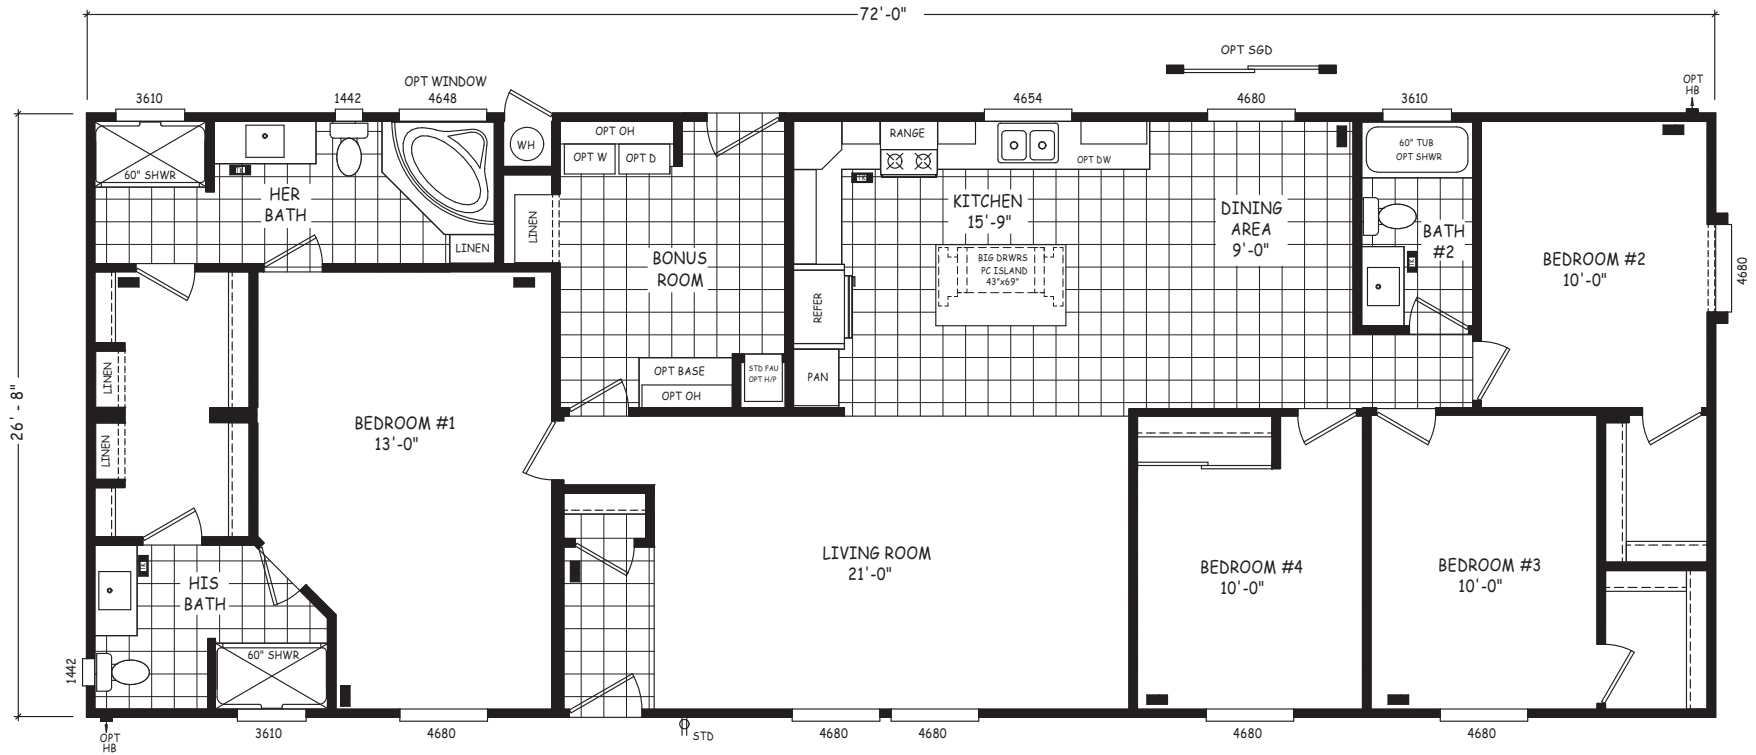

# Buena Vista

Pinnacle Series

1,920 SQ. FT. (Approximate) 4 Bedroom, 3 Bath

Last Updated: 8-22-22

**FACTORY SELECT HOMES**  
 4455 N. Stockton Hill Rd.  
 Kingman, AZ 86409

**FactorySelectMH.com | 1-800-965-3641**