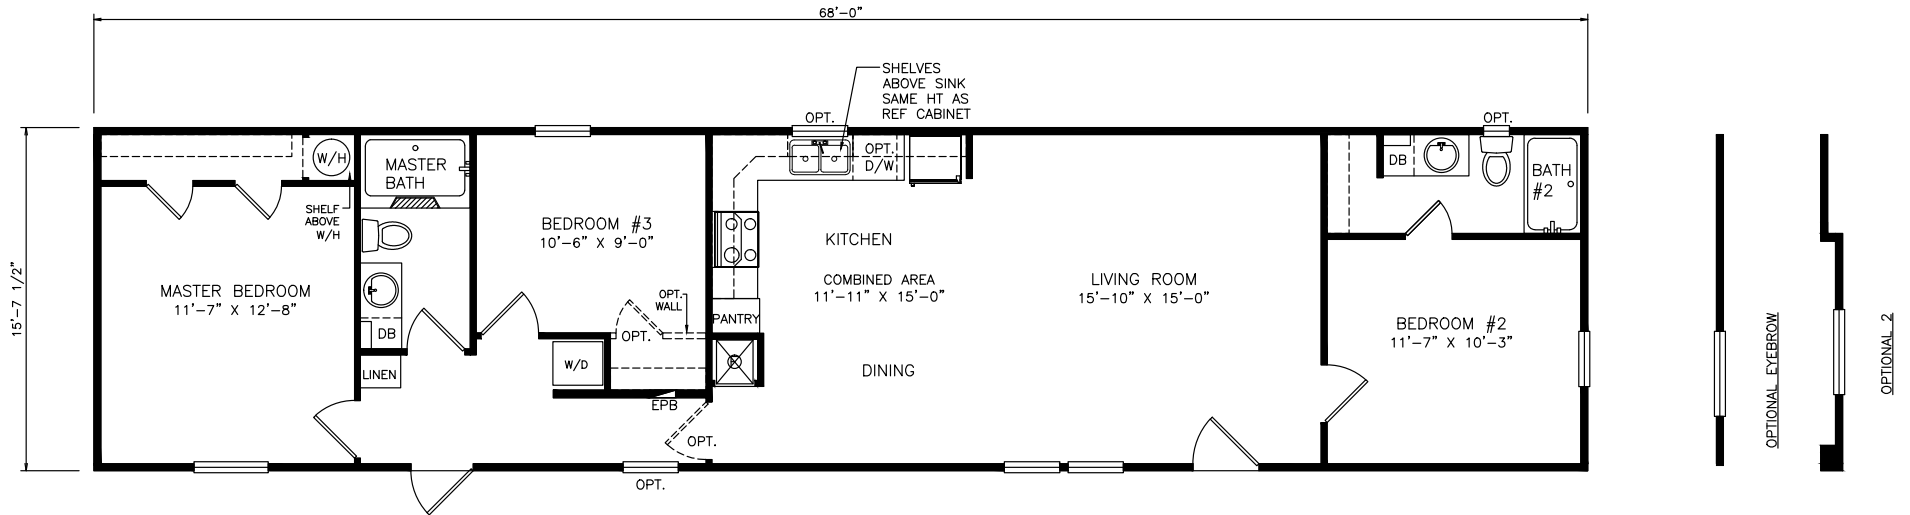

# Bufford

Select Series - Single Section

1,068 SQ. FT. (Approximate) 3 Bedrooms, 2 Baths

Last Updated: 6-25-21