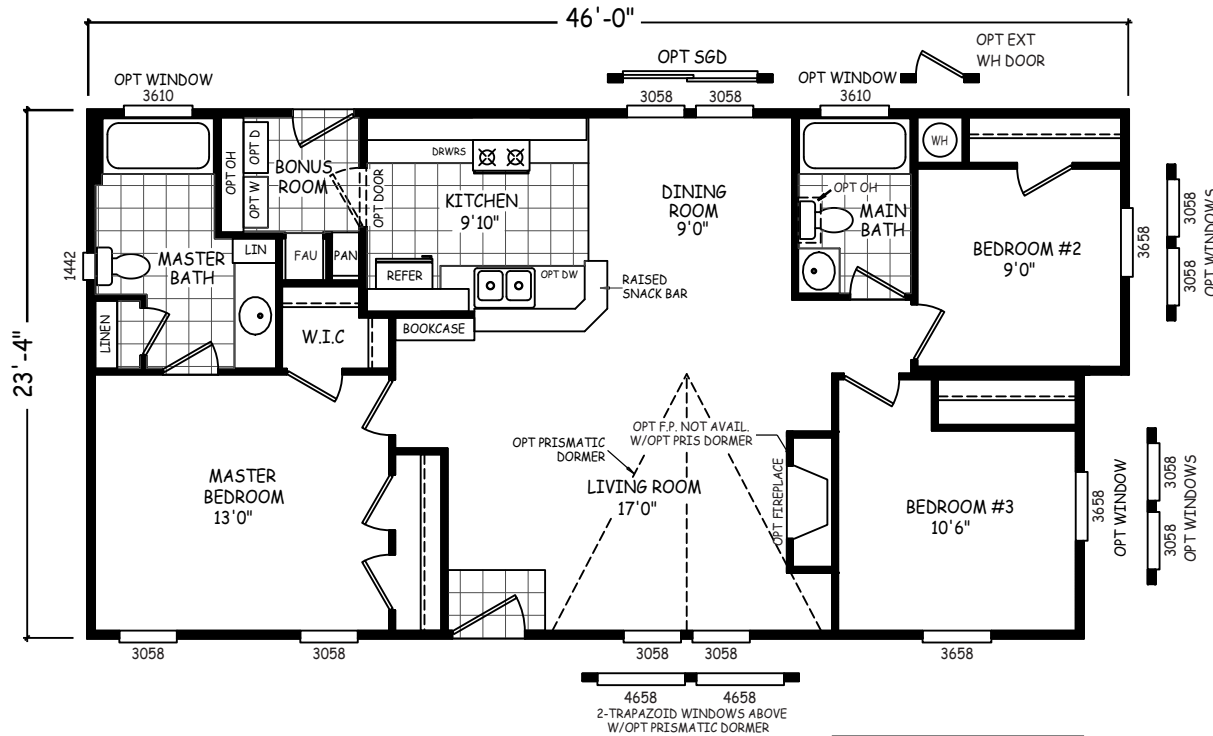

Bulldog

GS Series

1,050 SQ. FT. (Approximate) 3 Bedrooms, 2 Baths

Last Updated: 4-29-22

FACTORY SELECT HOMES
 4455 N. Stockton Hill Rd.
 Kingman, AZ 86409

FactorySelectMH.com | 1-800-965-3641

IMPORTANT: Alta Cima Corp reserves the right to modify, cancel or substitute products or features of this event at any time without prior notice or obligation. Pictures and other promotional materials are representative and may depict or contain floor plans, square footages, elevations, options, upgrades, extra design features, decorations, floor coverings, specialty light fixtures, custom paint and wall coverings, window treatments, landscaping, sound and alarm systems, furnishings, appliances, and other designer/decorator features and amenities that are not included as part of the home and/or may not be available at all locations. Home, pricing and community information is subject to change, and homes to prior sale, at any time without notice or obligation. ©2020 Alta Cima Corp. All rights reserved.