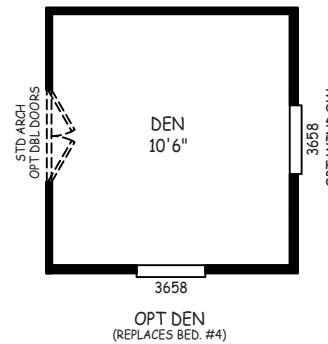

Bulldog

GS Series

1,050 SQ. FT. (Approximate) 3 Bedrooms, 2 Baths

Last Updated: 4-29-22

FACTORY SELECT HOMES
 4455 N. Stockton Hill Rd.
 Kingman, AZ 86409

FactorySelectMH.com | 1-800-965-3641

IMPORTANT: Alta Cima Corp reserves the right to modify, cancel or substitute products or features of this event at any time without prior notice or obligation. Pictures and other promotional materials are representative and may depict or contain floor plans, square footages, elevations, options, upgrades, extra design features, decorations, floor coverings, specialty light fixtures, custom paint and wall coverings, window treatments, landscaping, sound and alarm systems, furnishings, appliances, and other designer/decorator features and amenities that are not included as part of the home and/or may not be available at all locations. Home, pricing and community information is subject to change, and homes to prior sale, at any time without notice or obligation. ©2020 Alta Cima Corp. All rights reserved.