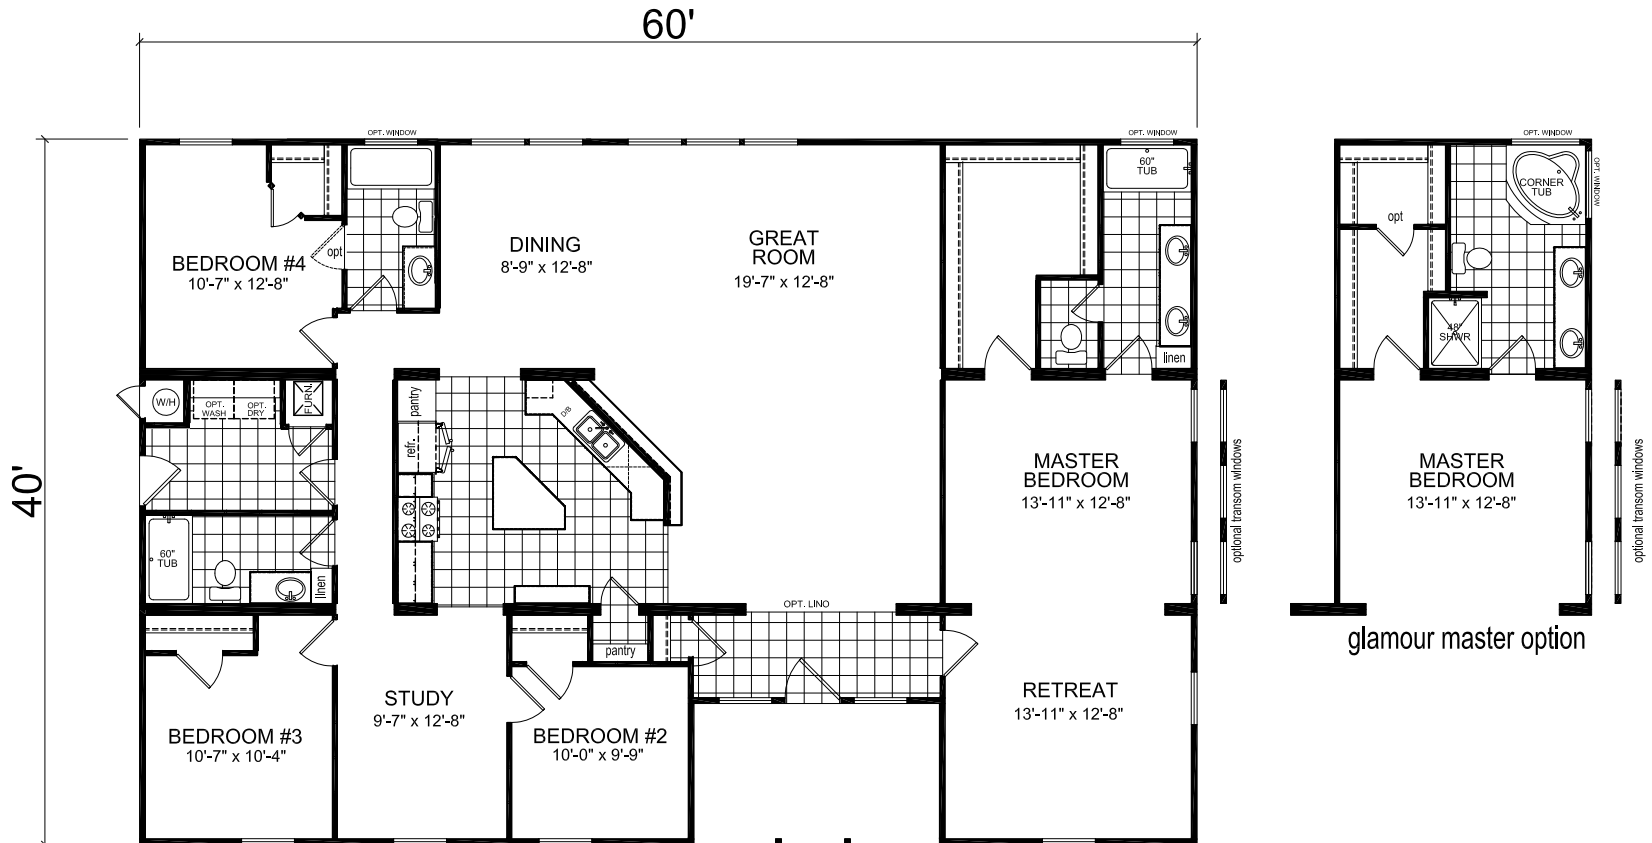

Calanda

Creekside Manor Series

2,289 SQ. FT. (Approximate) 4 Bedrooms, 3 Baths

Last Updated: 10-14-20

FACTORY SELECT HOMES
4455 N. Stockton Hill Rd.
Kingman, AZ 86409

FactorySelectMH.com | 1-800-965-3641

IMPORTANT: Alta Cima Corp reserves the right to modify, cancel or substitute products or features of this event at any time without prior notice or obligation. Pictures and other promotional materials are representative and may depict or contain floor plans, square footages, elevations, options, upgrades, extra design features, decorations, floor coverings, specialty light fixtures, custom paint and wall coverings, window treatments, landscaping, sound and alarm systems, furnishings, appliances, and other designer/decorator features and amenities that are not included as part of the home and/or may not be available at all locations. Home, pricing and community information is subject to change, and homes to prior sale, at any time without notice or obligation. ©2020 Alta Cima Corp. All rights reserved.