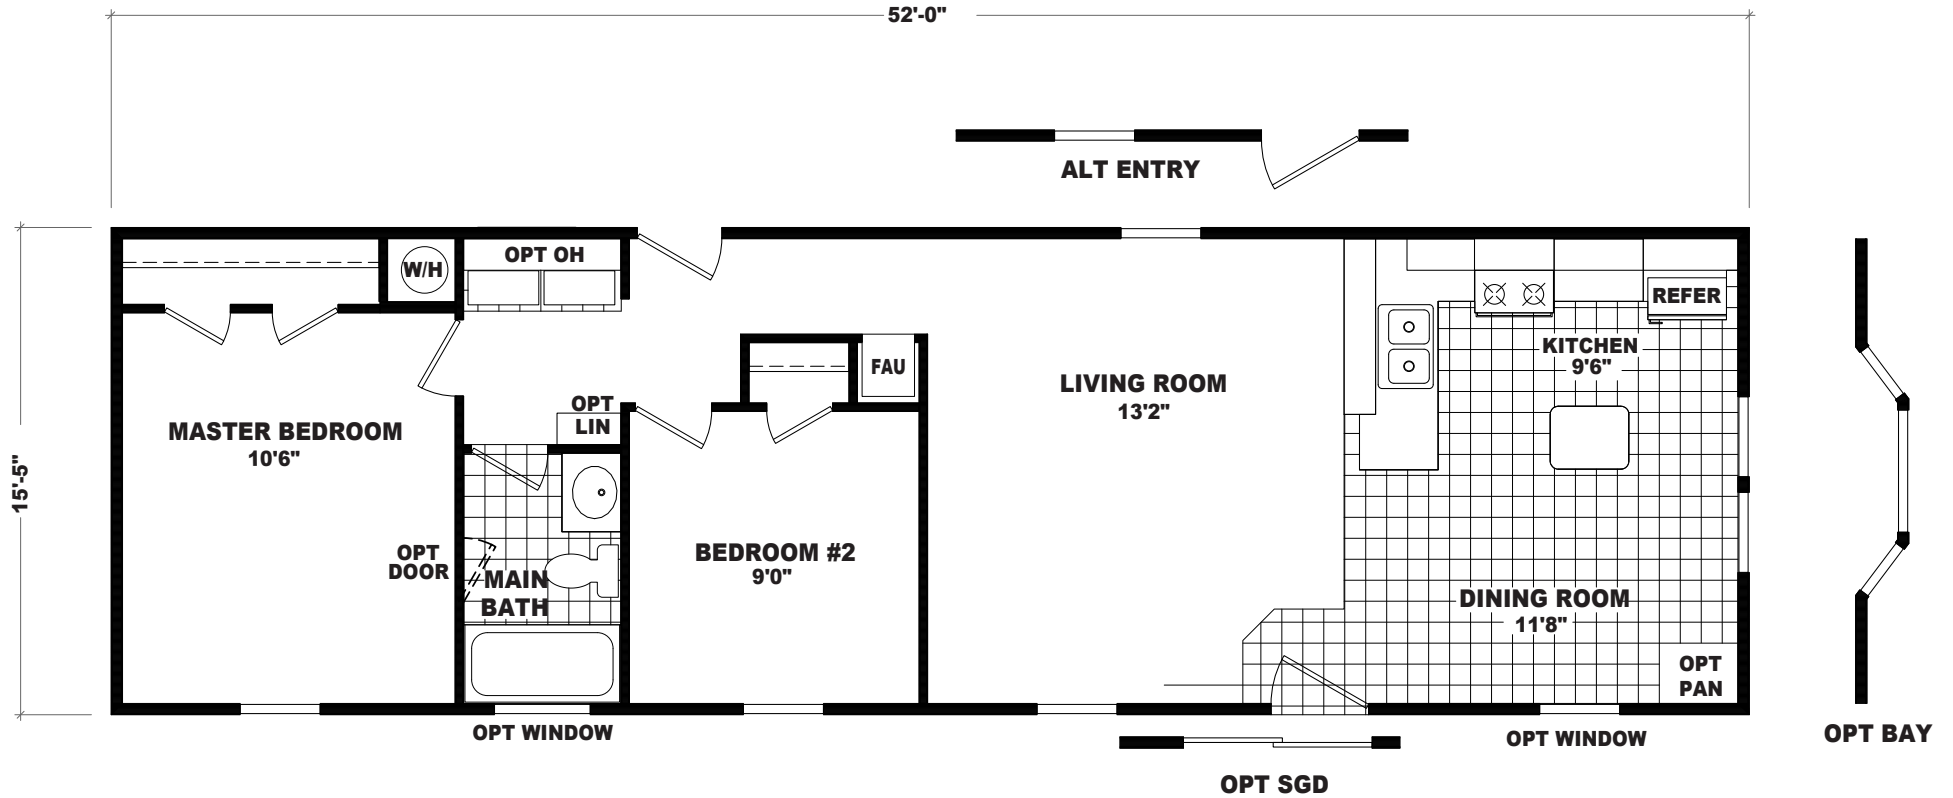

# Calumet

GS Series

802 SQ. FT. (Approximate) 2 Bedrooms, 1 Bath

Last Updated: 12-15-20

**FACTORY SELECT HOMES**  
 4455 N. Stockton Hill Rd.  
 Kingman, AZ 86409

**FactorySelectMH.com | 1-800-965-3641**

**IMPORTANT:** Alta Cima Corp reserves the right to modify, cancel or substitute products or features of this event at any time without prior notice or obligation. Pictures and other promotional materials are representative and may depict or contain floor plans, square footages, elevations, options, upgrades, extra design features, decorations, floor coverings, specialty light fixtures, custom paint and wall coverings, window treatments, landscaping, sound and alarm systems, furnishings, appliances, and other designer/decorator features and amenities that are not included as part of the home and/or may not be available at all locations. Home, pricing and community information is subject to change, and homes to prior sale, at any time without notice or obligation. ©2020 Alta Cima Corp. All rights reserved.