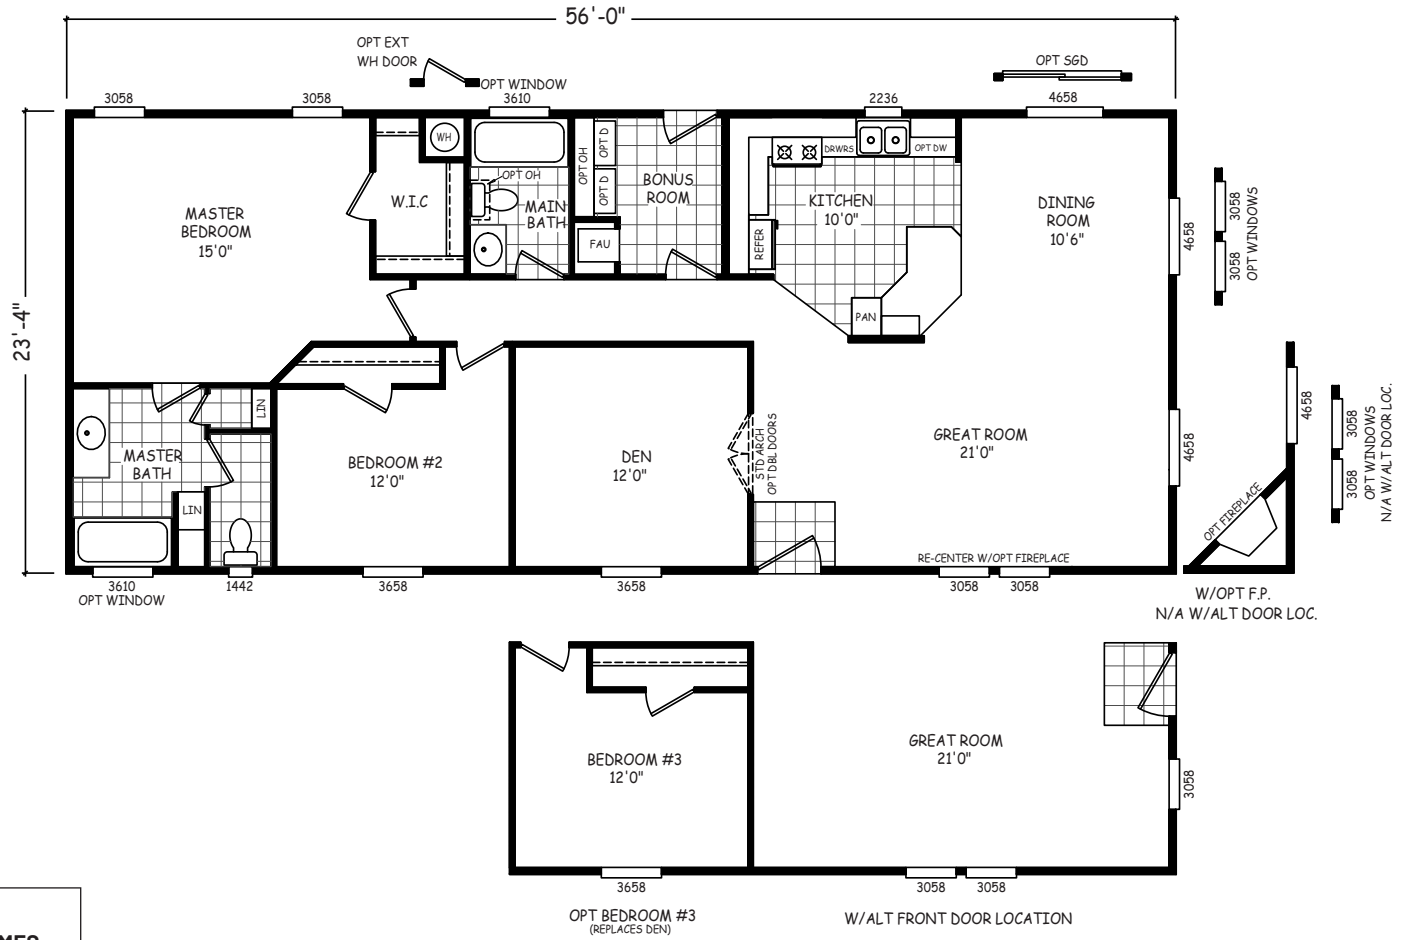

Cantex

GS Series

1,307 SQ. FT. (Approximate) 2 Bedrooms, 2 Baths

Last Updated: 4-28-22

FACTORY SELECT HOMES
 4455 N. Stockton Hill Rd.
 Kingman, AZ 86409

FactorySelectMH.com | 1-800-965-3641

IMPORTANT: Alta Cima Corp reserves the right to modify, cancel or substitute products or features of this event at any time without prior notice or obligation. Pictures and other promotional materials are representative and may depict or contain floor plans, square footages, elevations, options, upgrades, extra design features, decorations, floor coverings, specialty light fixtures, custom paint and wall coverings, window treatments, landscaping, sound and alarm systems, furnishings, appliances, and other designer/decorator features and amenities that are not included as part of the home and/or may not be available at all locations. Home, pricing and community information is subject to change, and homes to prior sale, at any time without notice or obligation. ©2020 Alta Cima Corp. All rights reserved.