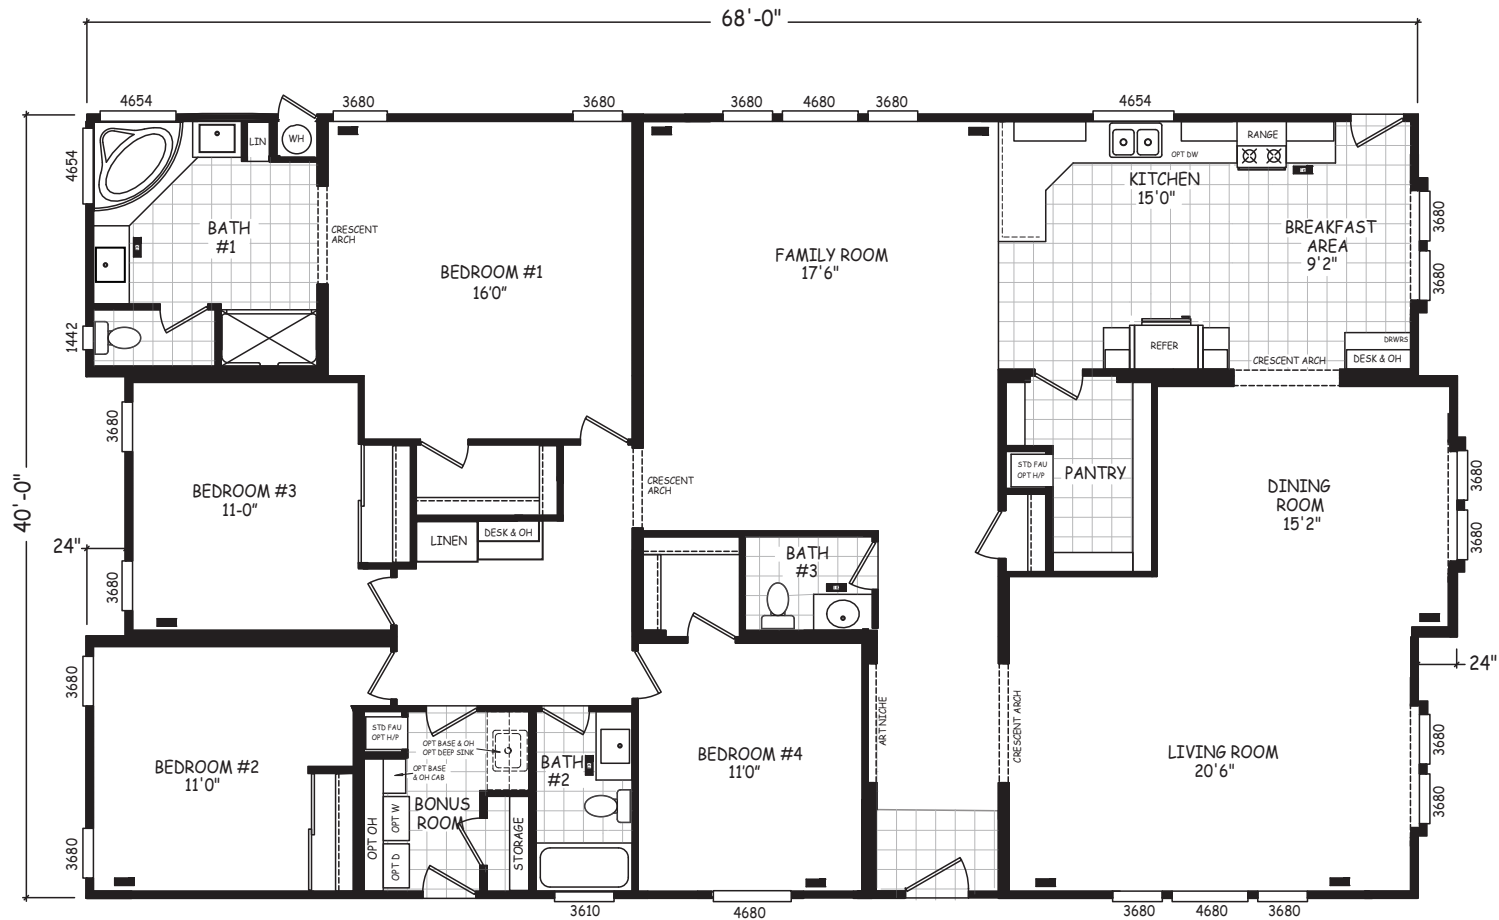

# Capulin

Pinnacle Series

2,720 SQ. FT. (Approximate) 4 Bedroom, 2.5 Bath

Last Updated: 8-22-22