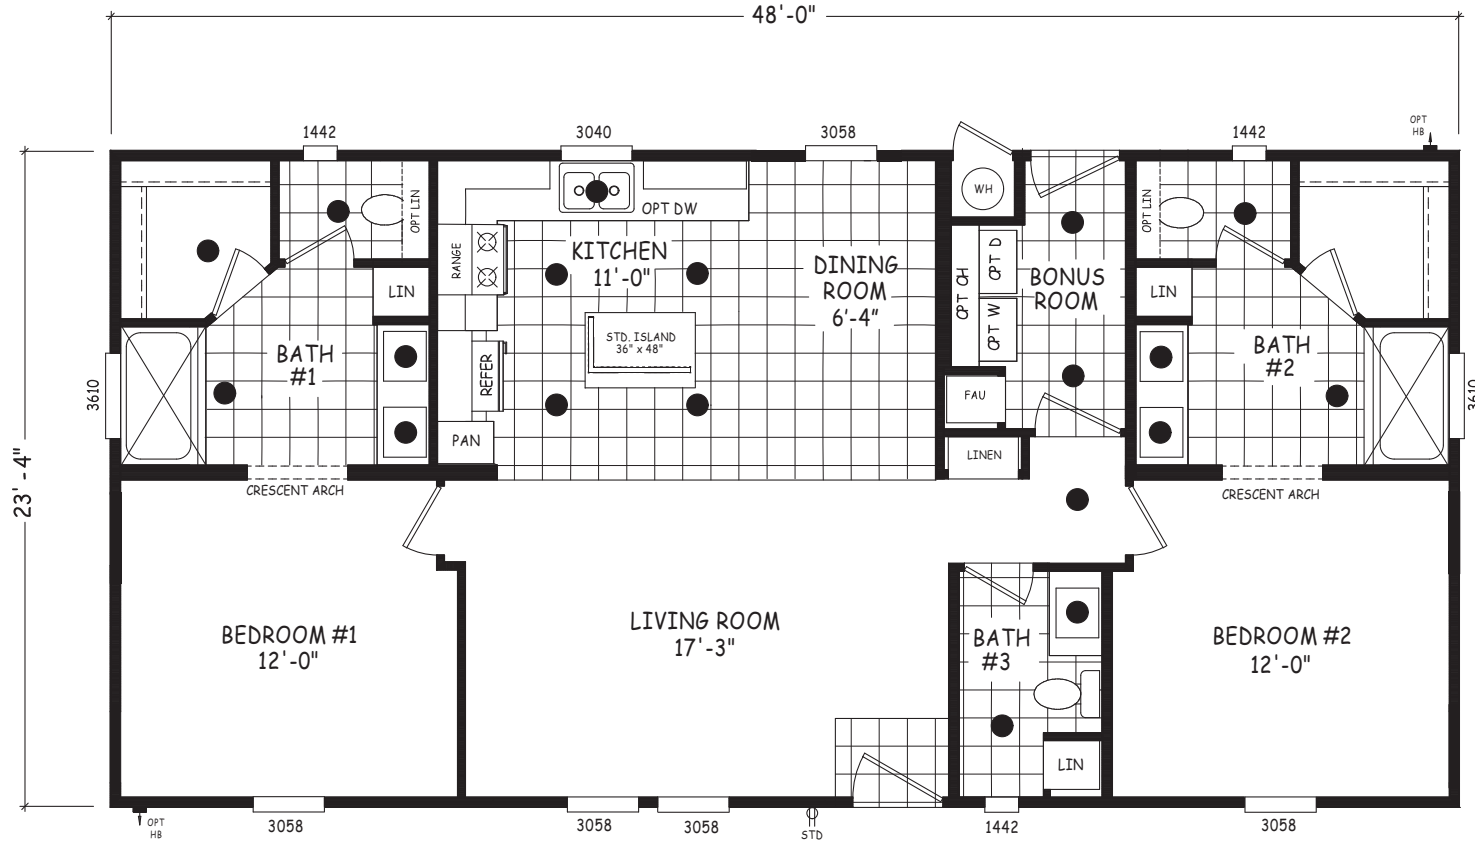

# Castellana

Edge Series

1,120 SQ. FT. (Approximate) 2 Bedroom, 2.5 Bath

Last Updated: 7-24-24

**FACTORY SELECT HOMES**

4455 N. Stockton Hill Rd.  
Kingman, AZ 86409

**FactorySelectMH.com | 1-800-965-3641**