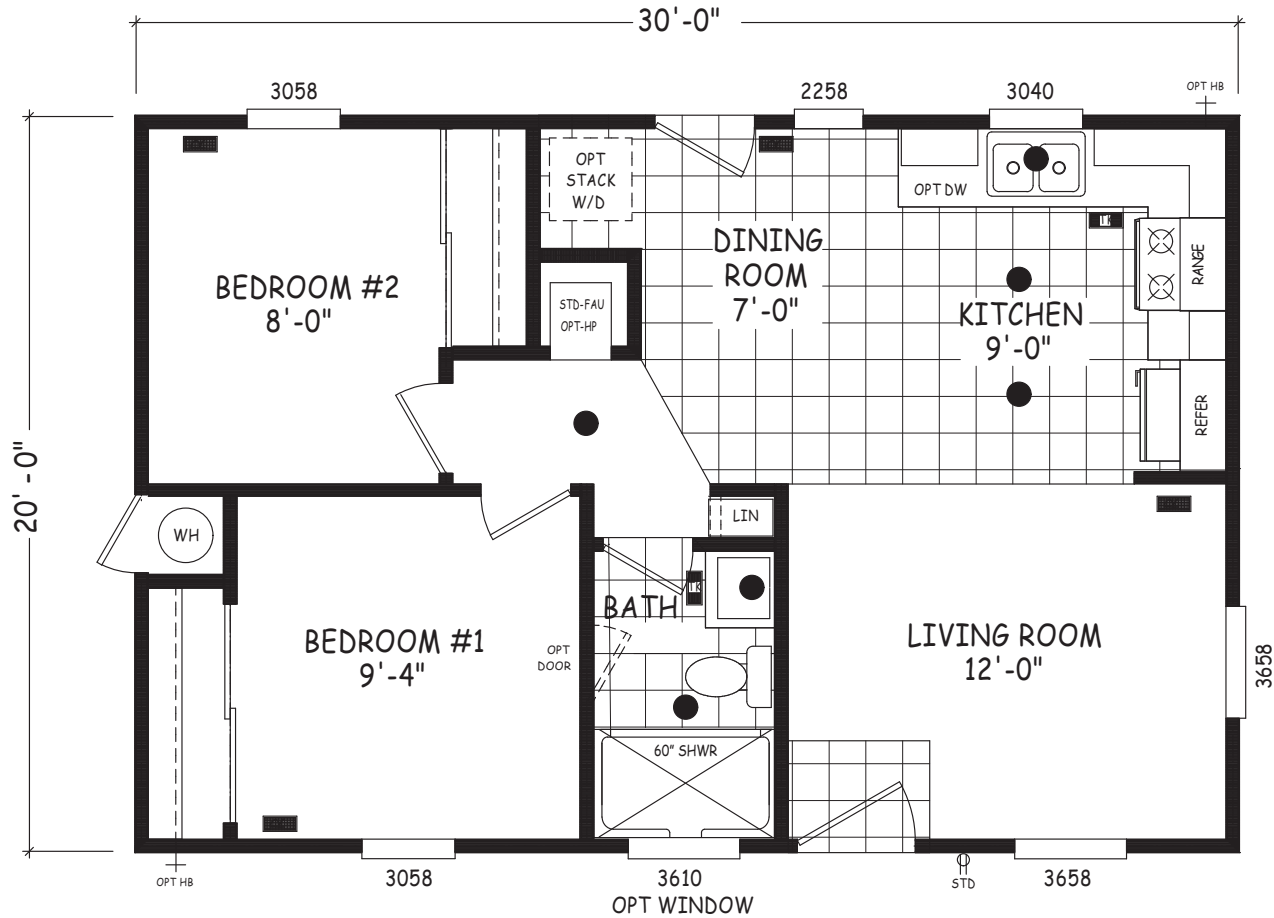

Centennial

Edge Series

600 SQ. FT. (Approximate) 2 Bedroom, 1 Bath

Last Updated: 5-21-24

FACTORY SELECT HOMES

4455 N. Stockton Hill Rd.
Kingman, AZ 86409

FactorySelectMH.com | 1-800-965-3641

IMPORTANT: Alta Cima Corp reserves the right to modify, cancel or substitute products or features of this event at any time without prior notice or obligation. Pictures and other promotional materials are representative and may depict or contain floor plans, square footages, elevations, options, upgrades, extra design features, decorations, floor coverings, specialty light fixtures, custom paint and wall coverings, window treatments, landscaping, sound and alarm systems, furnishings, appliances, and other designer/decorator features and amenities that are not included as part of the home and/or may not be available at all locations. Home, pricing and community information is subject to change, and homes to prior sale, at any time without notice or obligation. ©2020 Alta Cima Corp. All rights reserved.