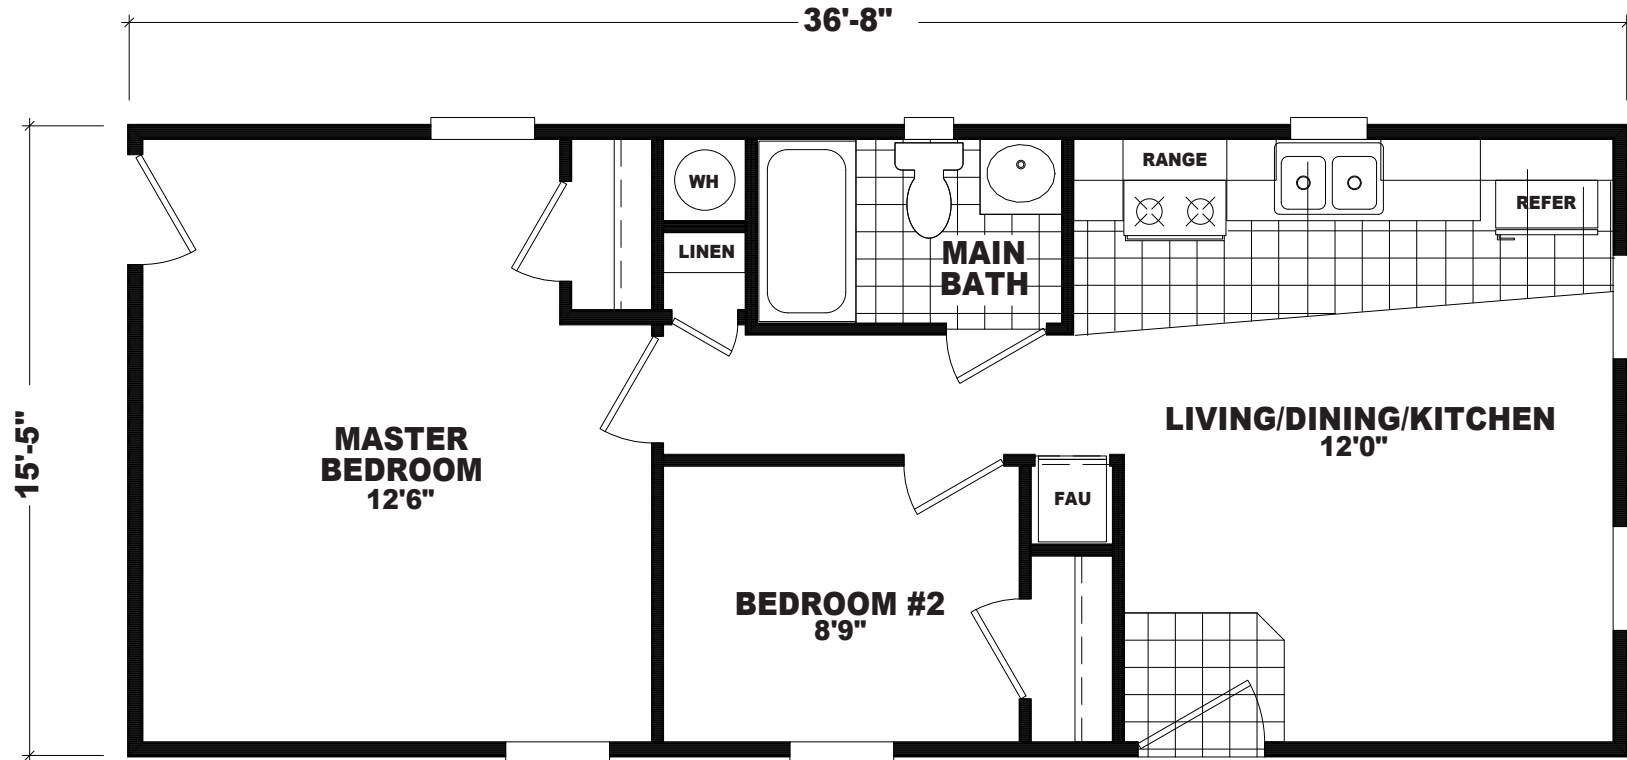

Cerbat

GS Series

565 SQ. FT. (Approximate) 2 Bedrooms, 1 Bath

Last Updated: 12-15-20

FACTORY SELECT HOMES

4455 N. Stockton Hill Rd.
Kingman, AZ 86409

FactorySelectMH.com | 1-800-965-3641

IMPORTANT: Alta Cima Corp reserves the right to modify, cancel or substitute products or features of this event at any time without prior notice or obligation. Pictures and other promotional materials are representative and may depict or contain floor plans, square footages, elevations, options, upgrades, extra design features, decorations, floor coverings, specialty light fixtures, custom paint and wall coverings, window treatments, landscaping, sound and alarm systems, furnishings, appliances, and other designer/decorator features and amenities that are not included as part of the home and/or may not be available at all locations. Home, pricing and community information is subject to change, and homes to prior sale, at any time without notice or obligation. ©2020 Alta Cima Corp. All rights reserved.