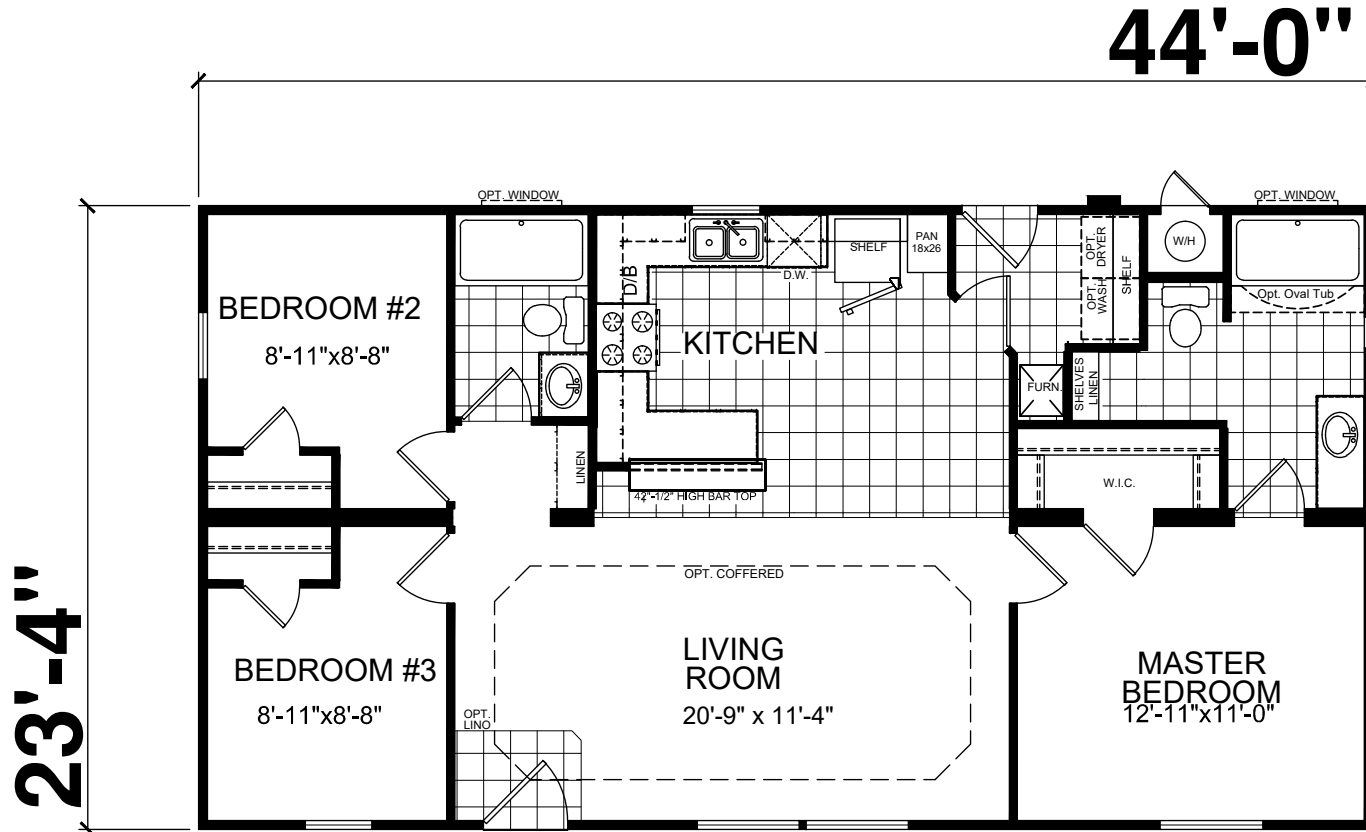

# Cheyenne

Creekside Manor Series

1,027 SQ. FT. (Approximate) 3 Bedrooms, 2 Baths

Last Updated: 10-13-20

FACTORY SELECT HOMES  
4455 N. Stockton Hill Rd.  
Kingman, AZ 86409

FactorySelectMH.com | 1-800-965-3641