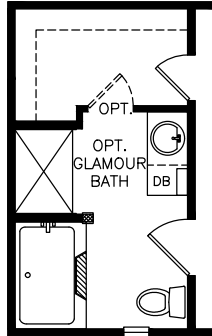

Chuckwalla

Heritage Series - Single Section

1,193 SQ. FT. (Approximate) 3 Bedrooms, 2 Baths

Last Updated: 6-28-21

FACTORY SELECT HOMES
 4455 N. Stockton Hill Rd.
 Kingman, AZ 86409

FactorySelectMH.com | 1-800-965-3641