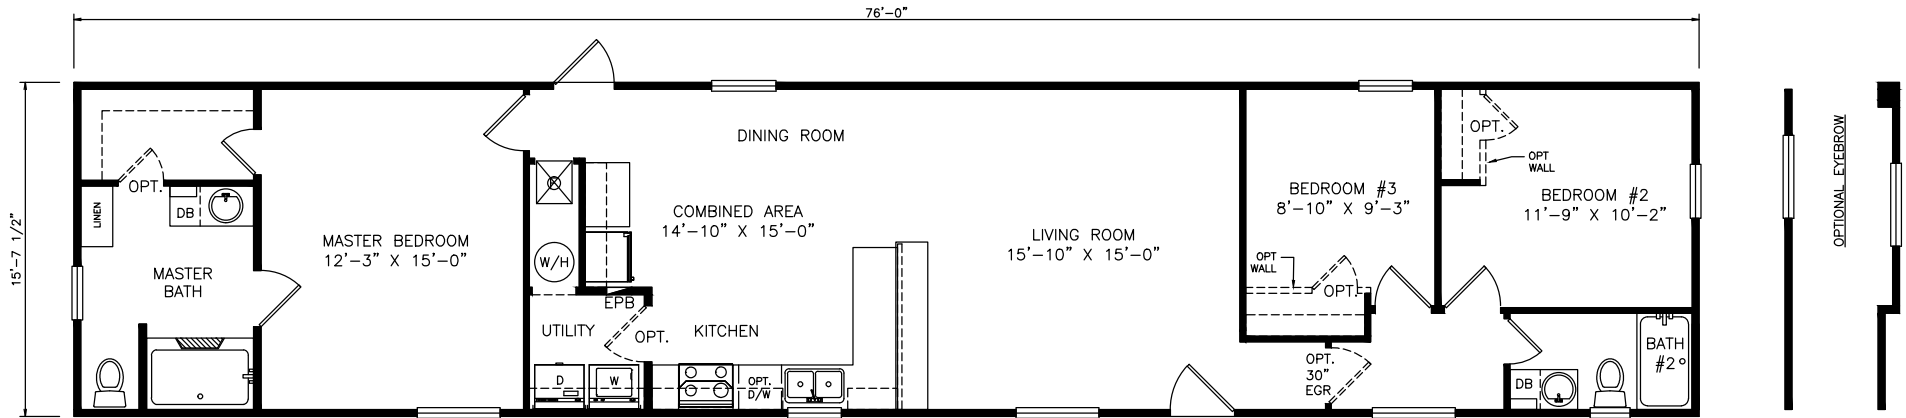

Chuckwalla

Heritage Series - Single Section

1,193 SQ. FT. (Approximate) 3 Bedrooms, 2 Baths

Last Updated: 6-28-21

FACTORY SELECT HOMES
 4455 N. Stockton Hill Rd.
 Kingman, AZ 86409

FactorySelectMH.com | 1-800-965-3641