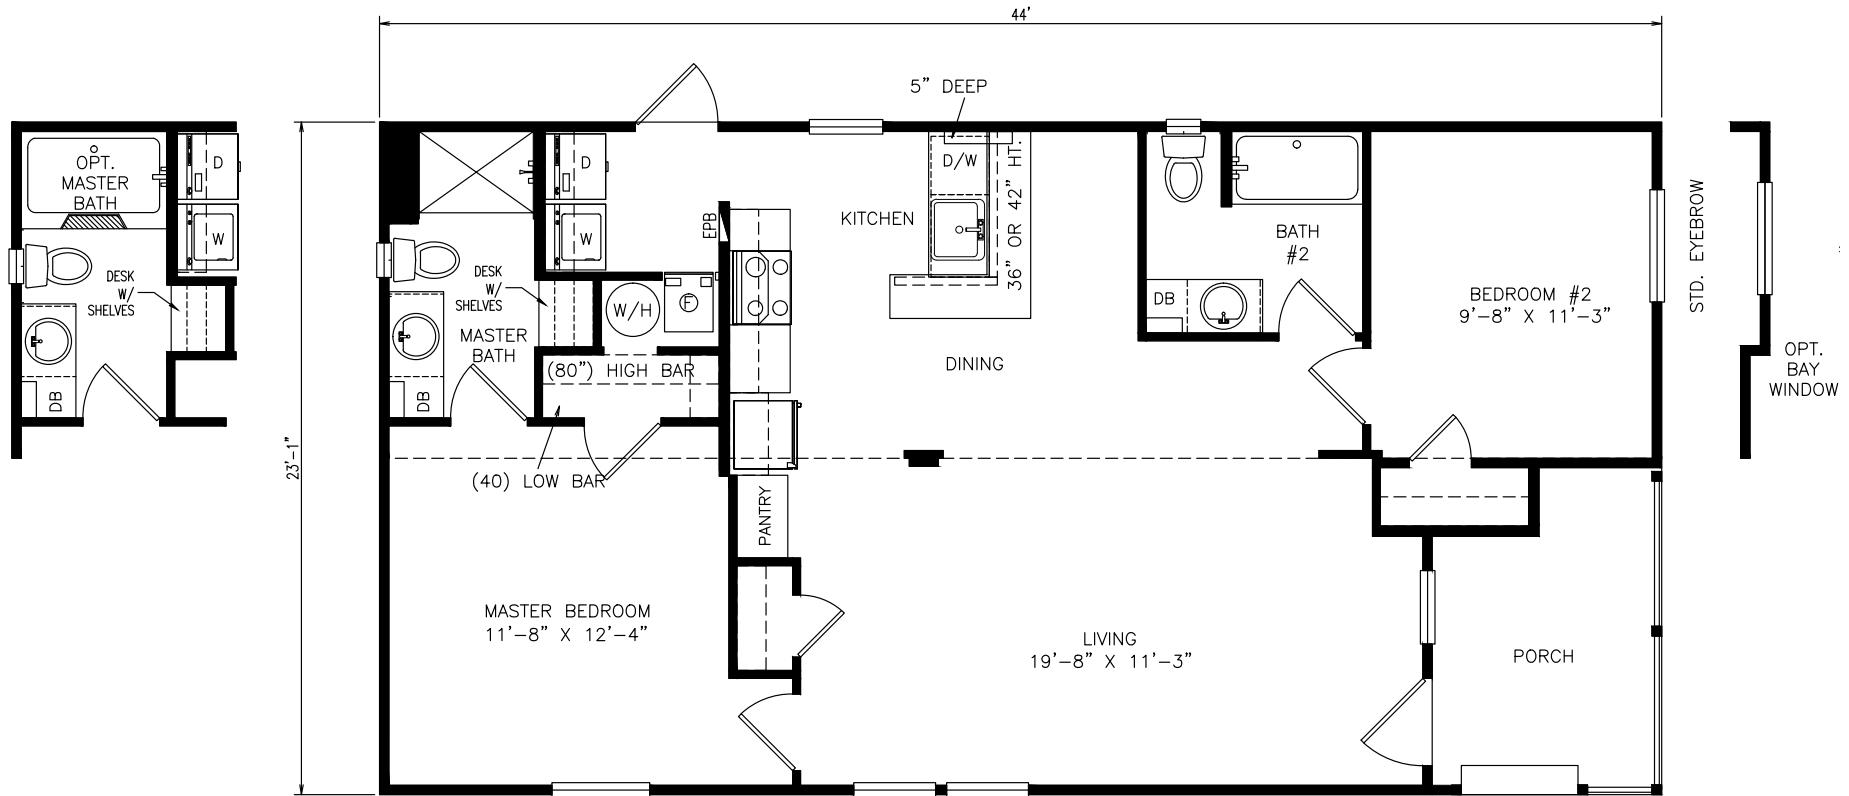

Cliffwood

Select Series - Multi Section

1,016 SQ. FT. (Approximate) 2 Bedrooms, 2 Baths

Last Updated: 6-28-21

FACTORY SELECT HOMES
 4455 N. Stockton Hill Rd.
 Kingman, AZ 86409

FactorySelectMH.com | 1-800-965-3641