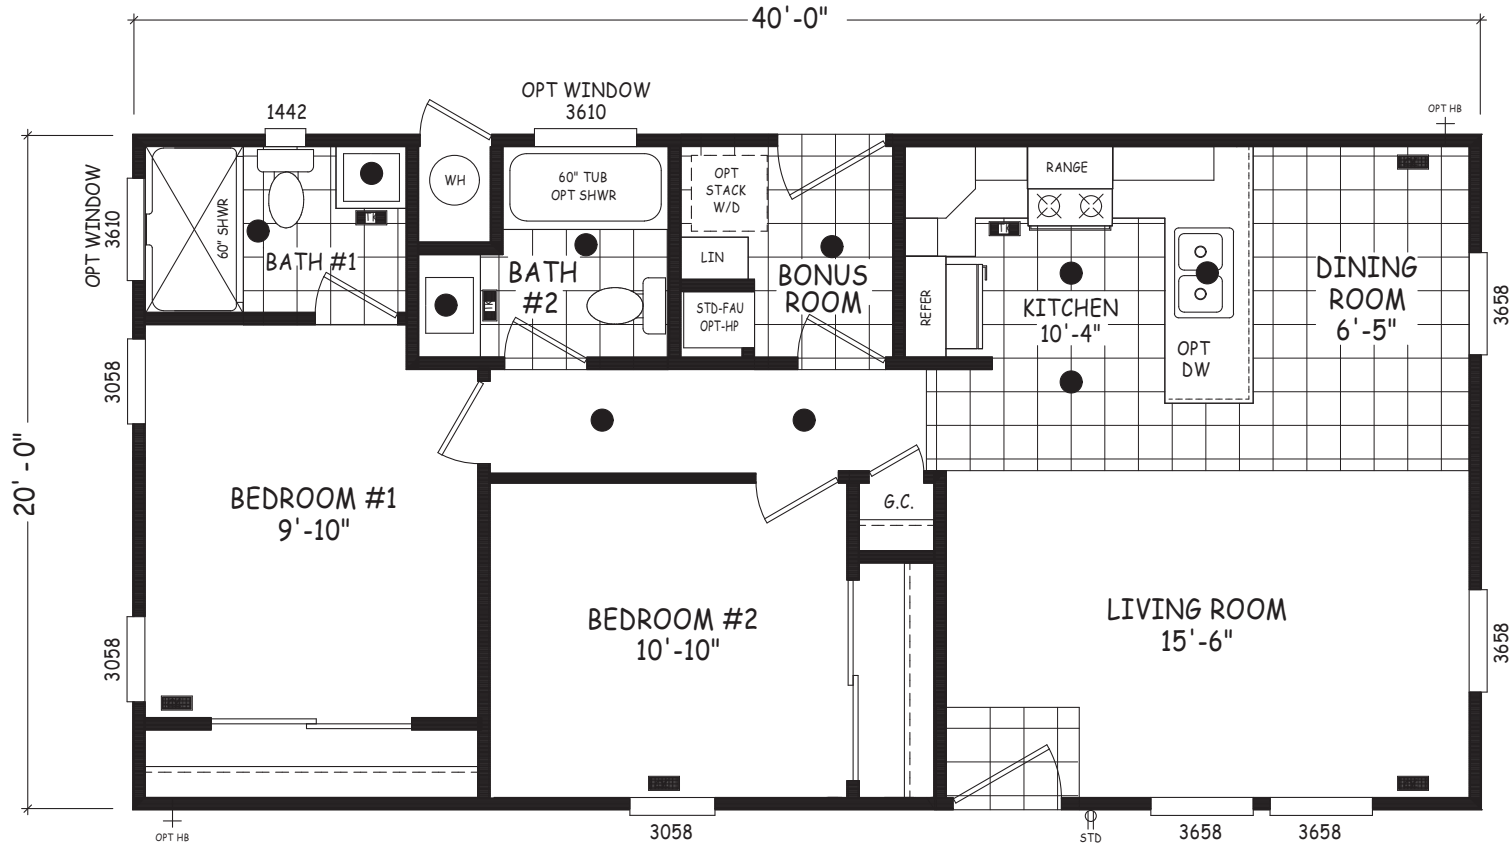

Conrad

Edge Series

800 SQ. FT. (Approximate) 2 Bedroom, 2 Bath

Last Updated: 5-21-24

FACTORY SELECT HOMES

4455 N. Stockton Hill Rd.
Kingman, AZ 86409

FactorySelectMH.com | 1-800-965-3641

IMPORTANT: Alta Cima Corp reserves the right to modify, cancel or substitute products or features of this event at any time without prior notice or obligation. Pictures and other promotional materials are representative and may depict or contain floor plans, square footages, elevations, options, upgrades, extra design features, decorations, floor coverings, specialty light fixtures, custom paint and wall coverings, window treatments, landscaping, sound and alarm systems, furnishings, appliances, and other designer/decorator features and amenities that are not included as part of the home and/or may not be available at all locations. Home, pricing and community information is subject to change, and homes to prior sale, at any time without notice or obligation. ©2020 Alta Cima Corp. All rights reserved.