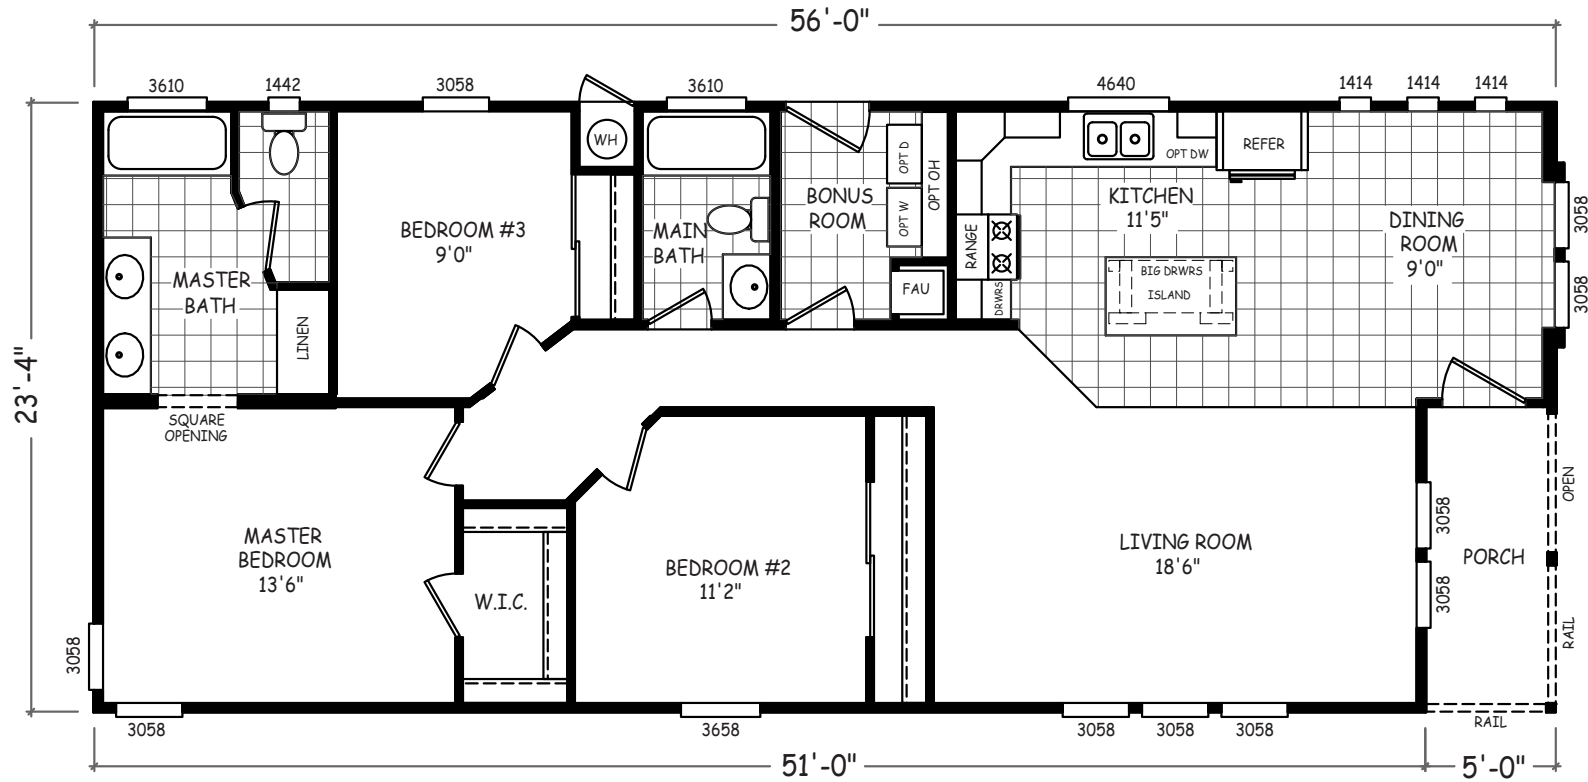

Darlene

Sedona Ridge Series

1,306 SQ. FT. (Approximate) 3 Bedroom, 2 Bath

Last Updated: 12-15-20

FACTORY SELECT HOMES

4455 N. Stockton Hill Rd.
Kingman, AZ 86409

FactorySelectMH.com | 1-800-965-3641

IMPORTANT: Alta Cima Corp reserves the right to modify, cancel or substitute products or features of this event at any time without prior notice or obligation. Pictures and other promotional materials are representative and may depict or contain floor plans, square footages, elevations, options, upgrades, extra design features, decorations, floor coverings, specialty light fixtures, custom paint and wall coverings, window treatments, landscaping, sound and alarm systems, furnishings, appliances, and other designer/decorator features and amenities that are not included as part of the home and/or may not be available at all locations. Home, pricing and community information is subject to change, and homes to prior sale, at any time without notice or obligation. ©2020 Alta Cima Corp. All rights reserved.