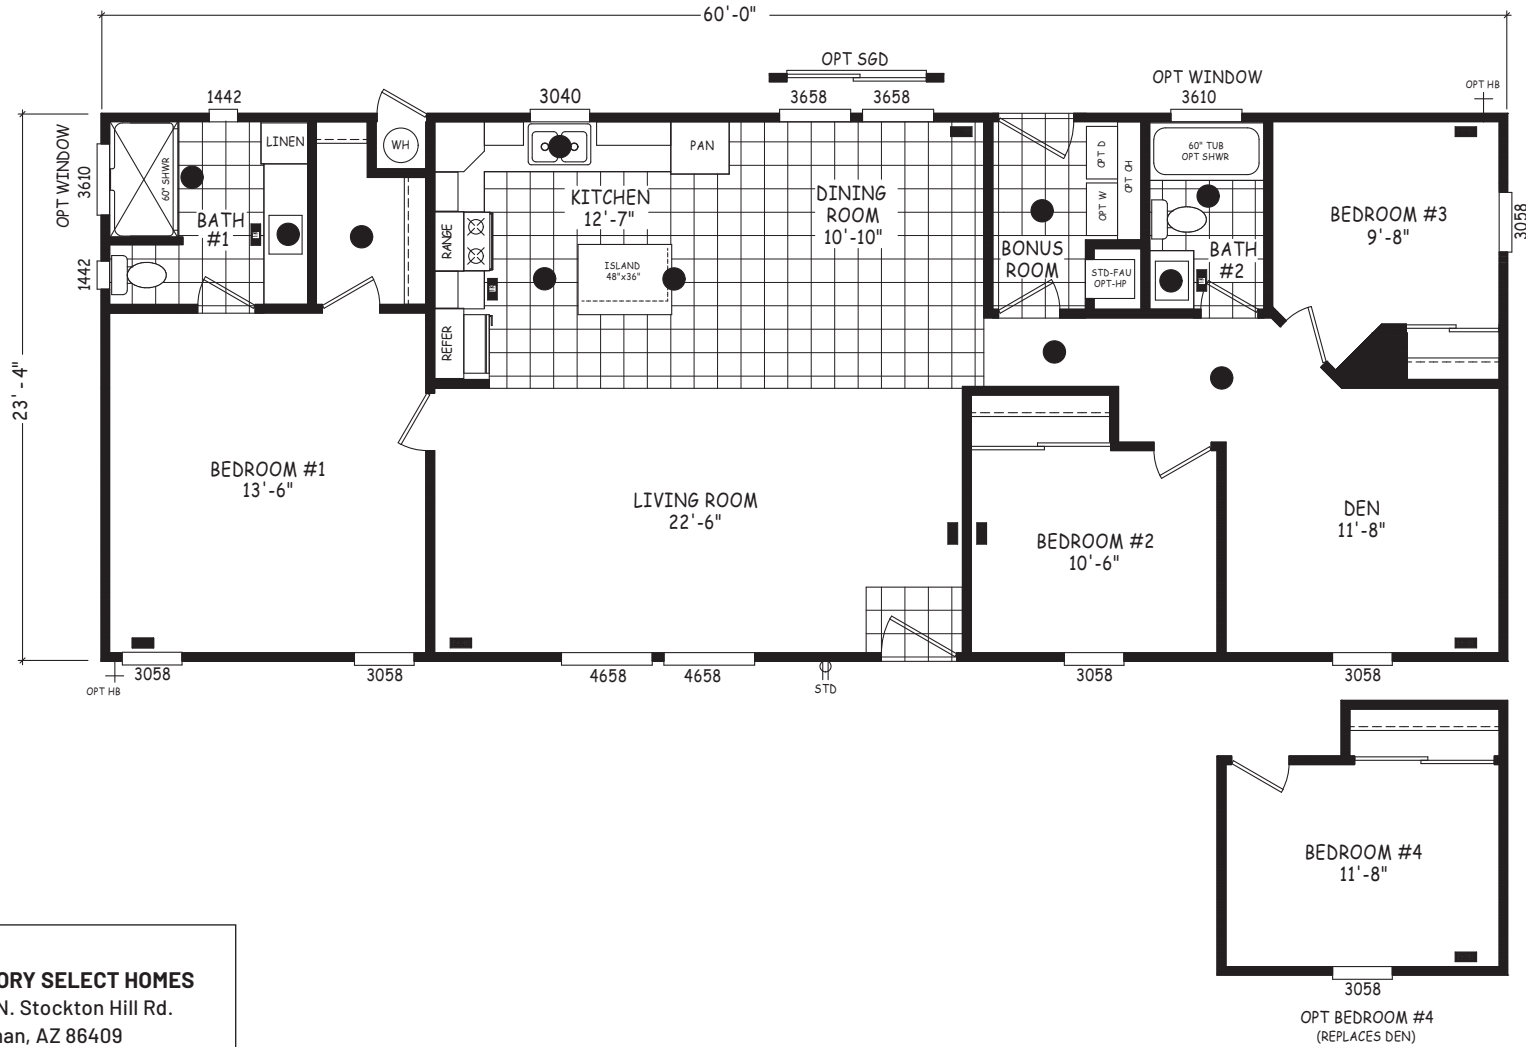

Eagle View

Edge Series

1,400 SQ. FT. (Approximate) 3 Bedroom, 2 Bath

Last Updated: 5-21-24

FACTORY SELECT HOMES
 4455 N. Stockton Hill Rd.
 Kingman, AZ 86409

FactorySelectMH.com | 1-800-965-3641

IMPORTANT: Alta Cima Corp reserves the right to modify, cancel or substitute products or features of this event at any time without prior notice or obligation. Pictures and other promotional materials are representative and may depict or contain floor plans, square footages, elevations, options, upgrades, extra design features, decorations, floor coverings, specialty light fixtures, custom paint and wall coverings, window treatments, landscaping, sound and alarm systems, furnishings, appliances, and other designer/decorator features and amenities that are not included as part of the home and/or may not be available at all locations. Home, pricing and community information is subject to change, and homes to prior sale, at any time without notice or obligation. ©2020 Alta Cima Corp. All rights reserved.