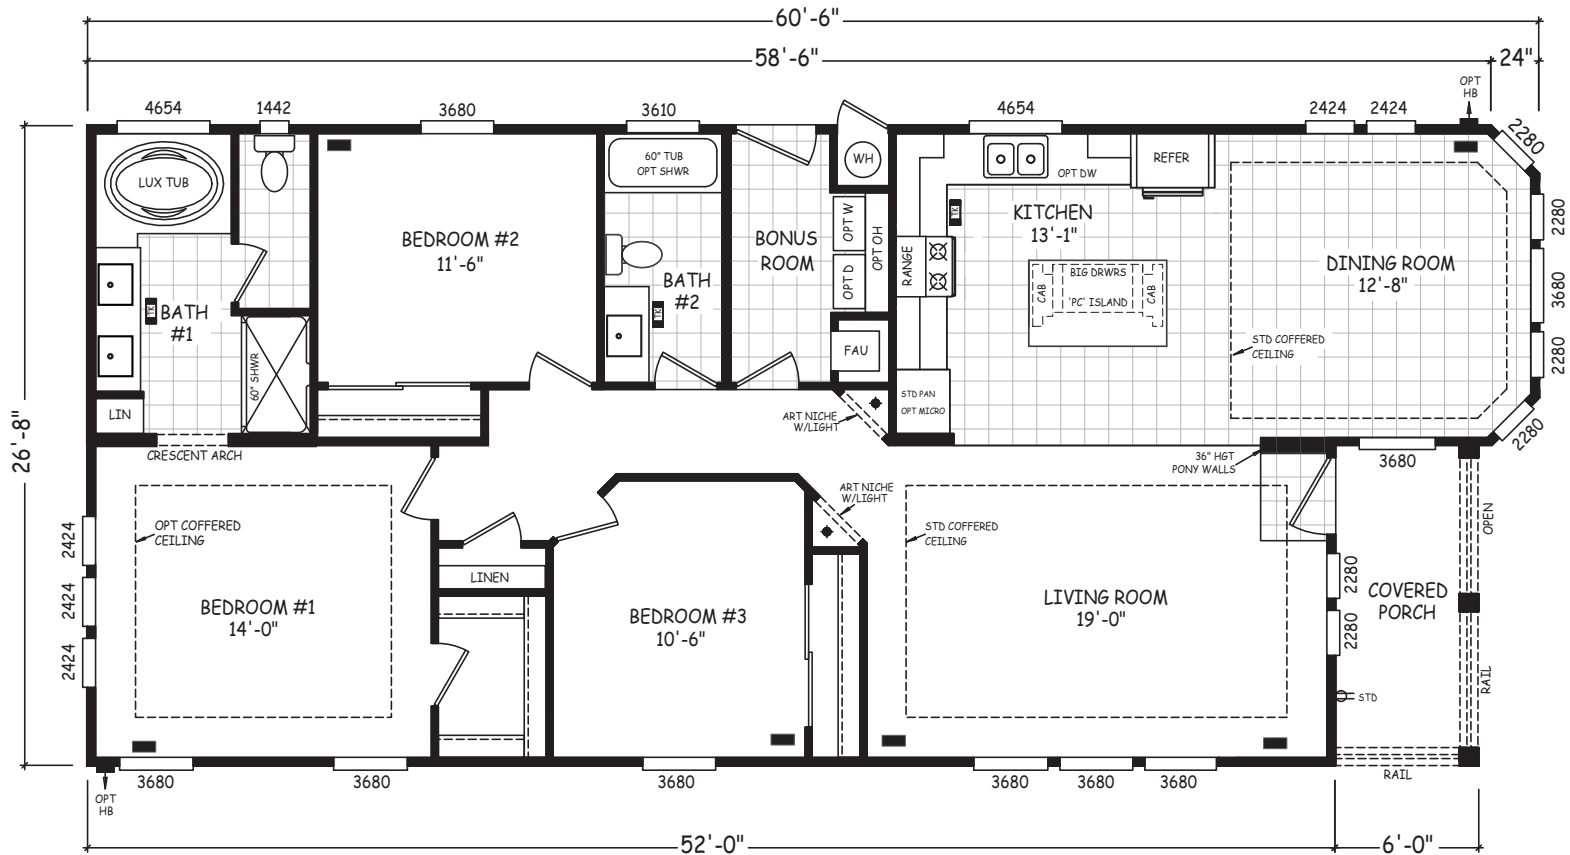

# Elian

Pacifica Series

1,576 SQ. FT. (Approximate) 3 Bedroom, 2 Bath

Last Updated: 8-22-22