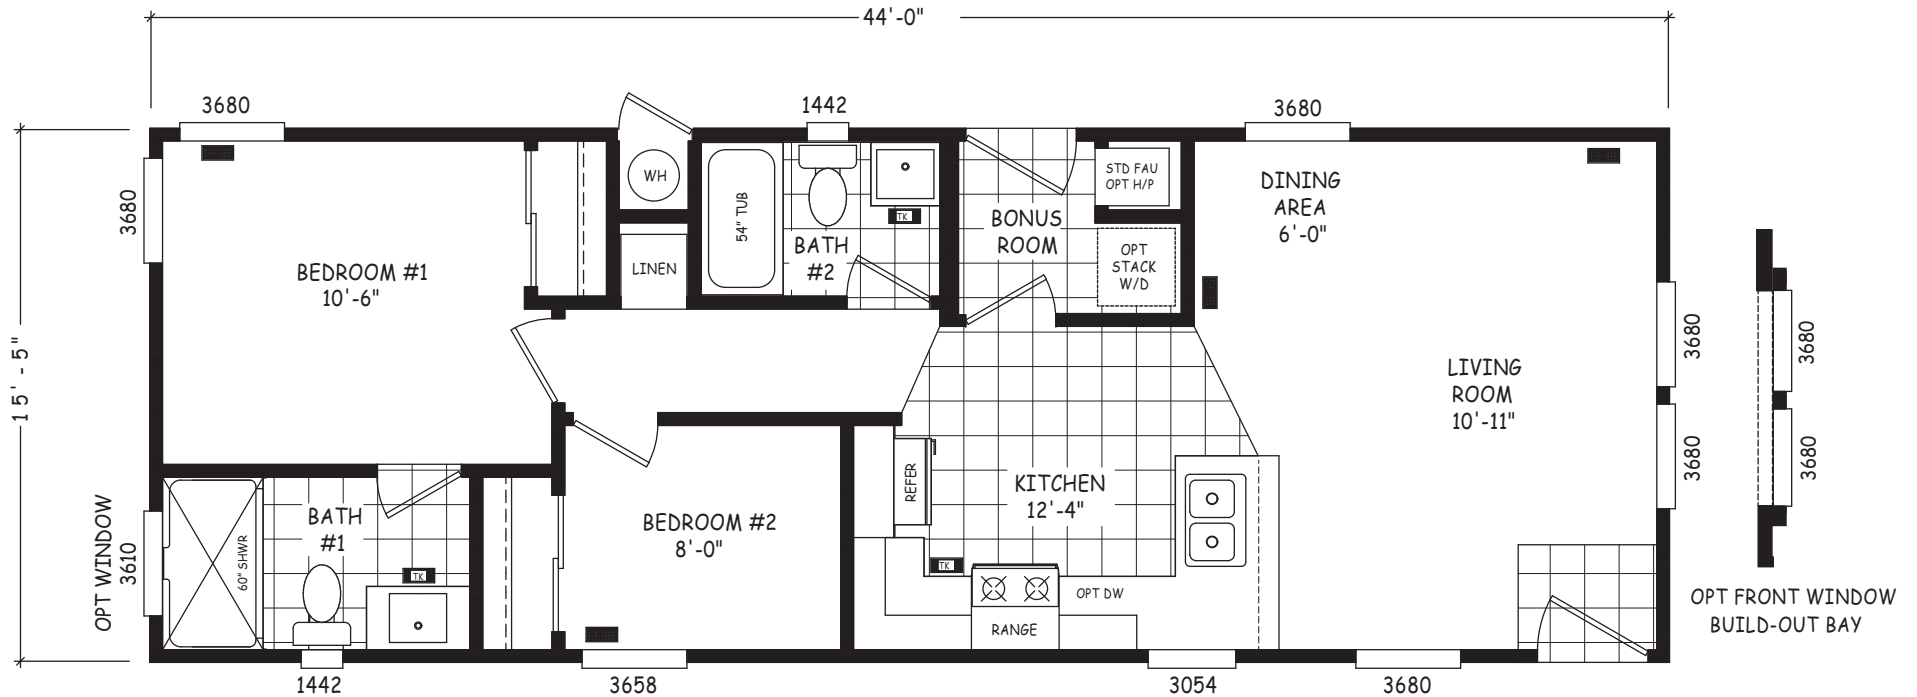

Emerald

Encore Single Wide Series

678 SQ. FT. (Approximate) 2 Bedroom, 2 Bath

Last Updated: 12-12-22

FACTORY SELECT HOMES

4455 N. Stockton Hill Rd.
Kingman, AZ 86409

FactorySelectMH.com | 1-800-965-3641

IMPORTANT: Alta Cima Corp reserves the right to modify, cancel or substitute products or features of this event at any time without prior notice or obligation. Pictures and other promotional materials are representative and may depict or contain floor plans, square footages, elevations, options, upgrades, extra design features, decorations, floor coverings, specialty light fixtures, custom paint and wall coverings, window treatments, landscaping, sound and alarm systems, furnishings, appliances, and other designer/decorator features and amenities that are not included as part of the home and/or may not be available at all locations. Home, pricing and community information is subject to change, and homes to prior sale, at any time without notice or obligation. ©2020 Alta Cima Corp. All rights reserved.