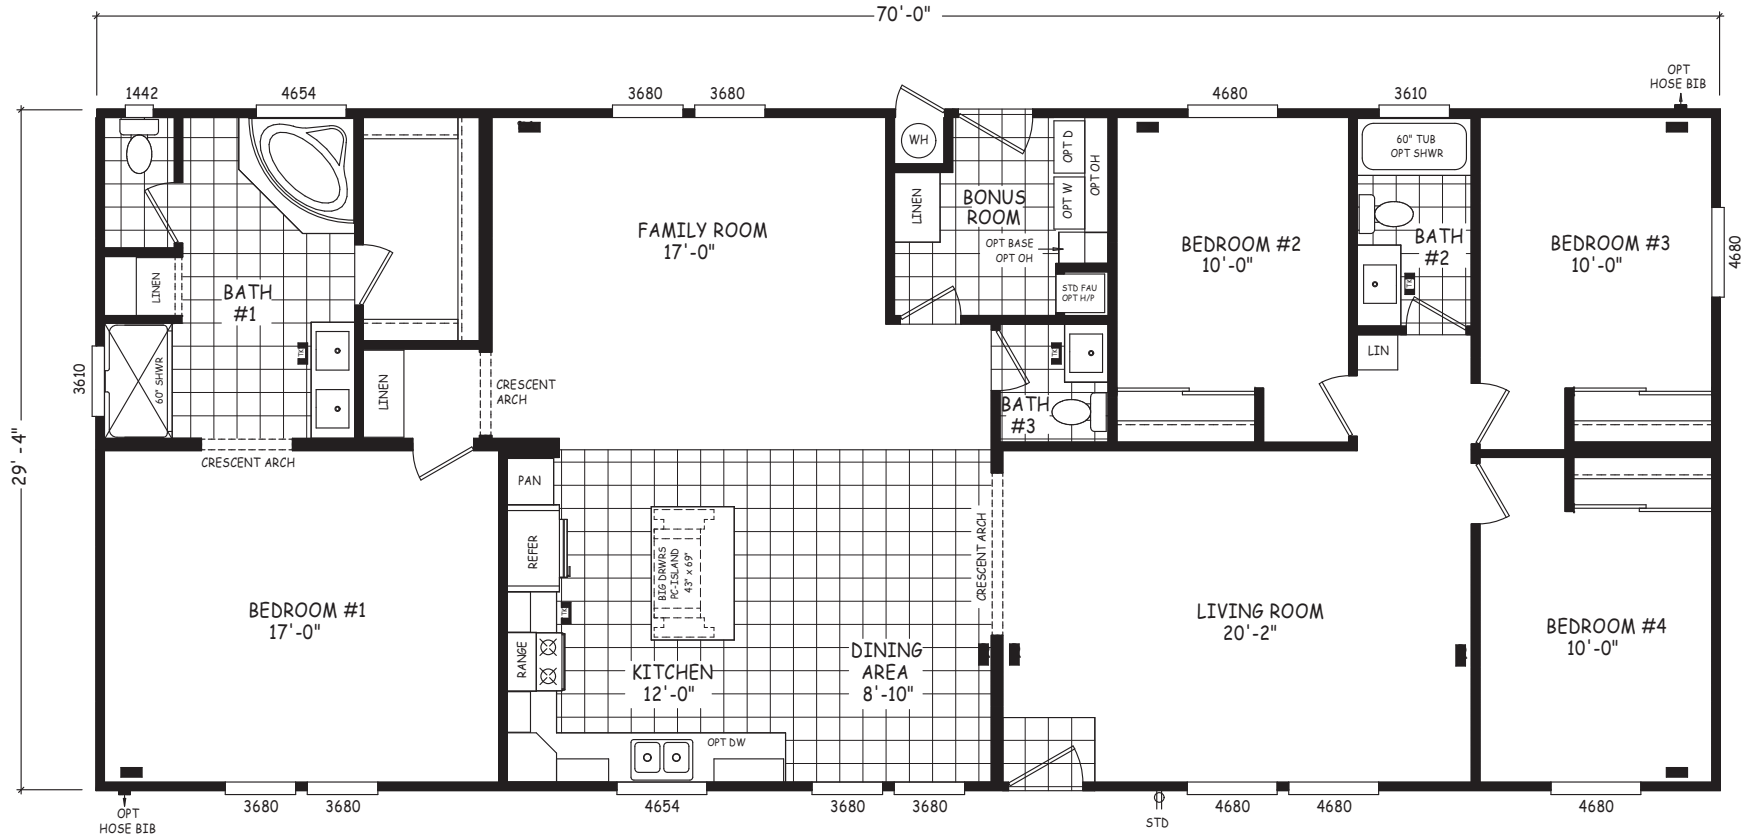

Evans

Pinnacle Series

2,053 SQ. FT. (Approximate) 4 Bedroom, 2 Bath

Last Updated: 8-22-22

FACTORY SELECT HOMES

4455 N. Stockton Hill Rd.
Kingman, AZ 86409

FactorySelectMH.com | 1-800-965-3641

IMPORTANT: Alta Cima Corp reserves the right to modify, cancel or substitute products or features of this event at any time without prior notice or obligation. Pictures and other promotional materials are representative and may depict or contain floor plans, square footages, elevations, options, upgrades, extra design features, decorations, floor coverings, specialty light fixtures, custom paint and wall coverings, window treatments, landscaping, sound and alarm systems, furnishings, appliances, and other designer/decorator features and amenities that are not included as part of the home and/or may not be available at all locations. Home, pricing and community information is subject to change, and homes to prior sale, at any time without notice or obligation. ©2020 Alta Cima Corp. All rights reserved.