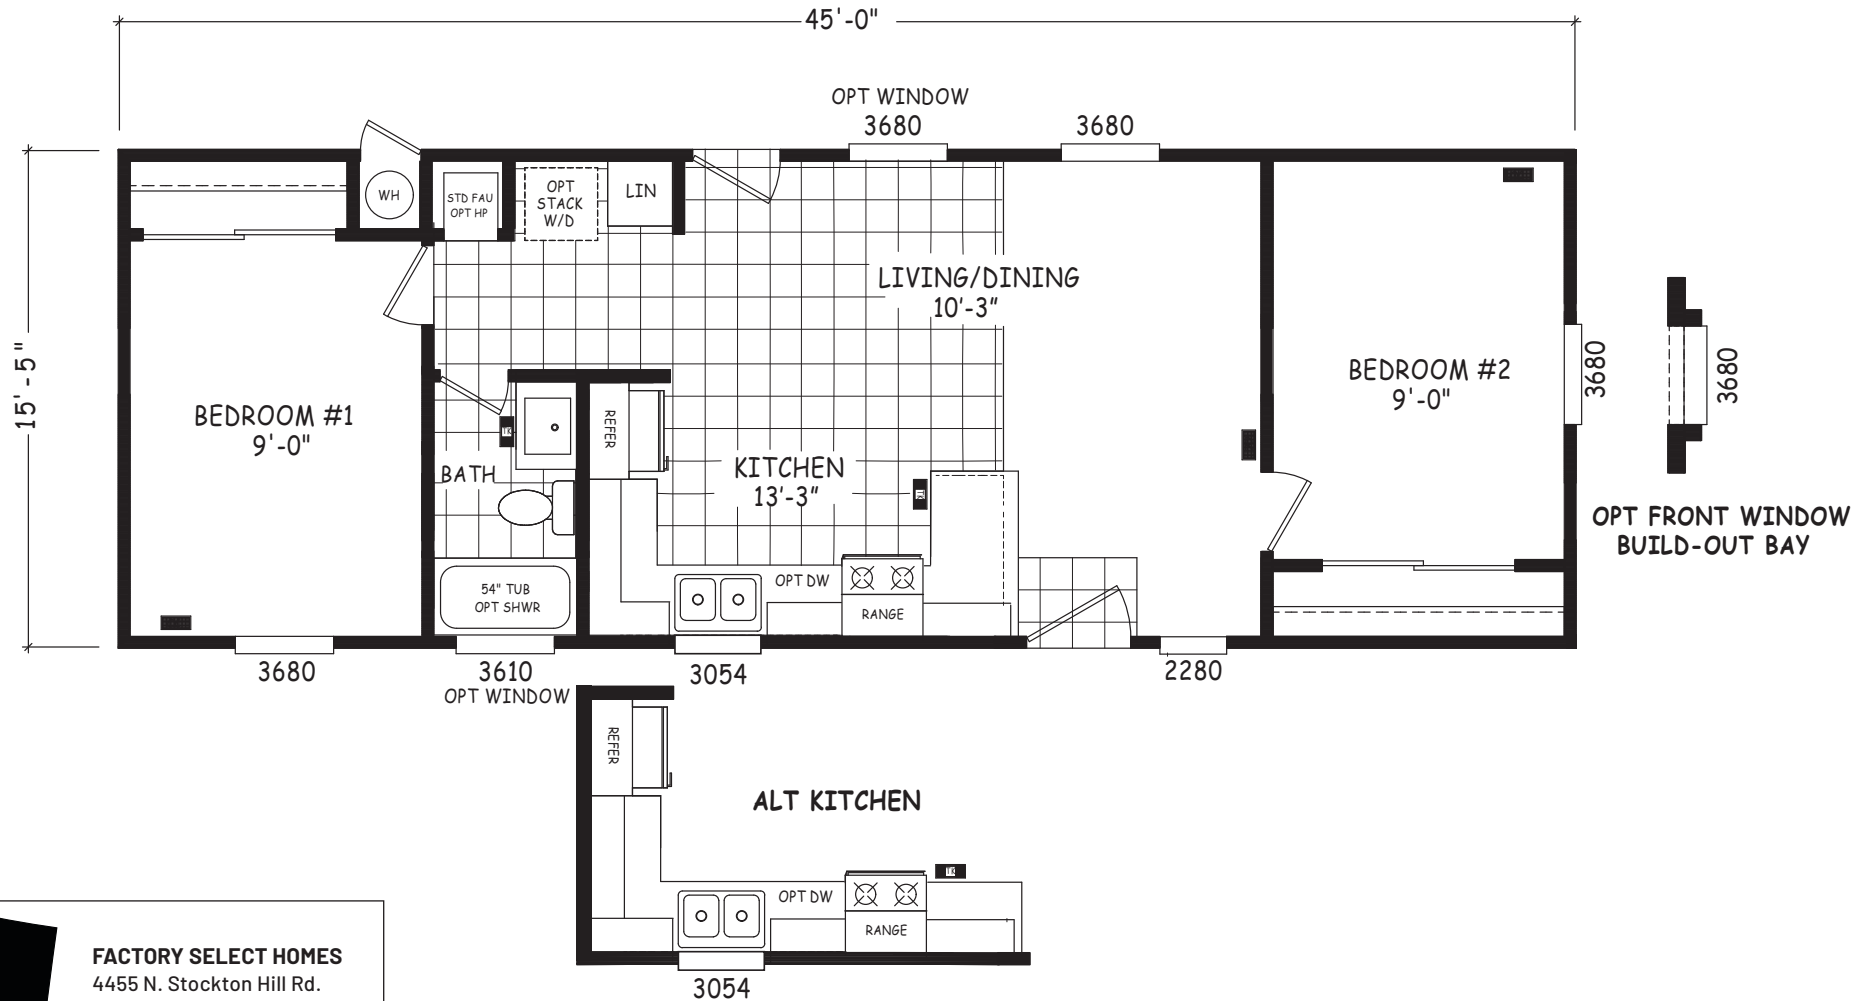

Fawn

Encore Single Wide Series

694 SQ. FT. (Approximate) 2 Bedroom, 1 Bath

Last Updated: 12-12-22

FACTORY SELECT HOMES
 4455 N. Stockton Hill Rd.
 Kingman, AZ 86409

FactorySelectMH.com | 1-800-965-3641

IMPORTANT: Alta Cima Corp reserves the right to modify, cancel or substitute products or features of this event at any time without prior notice or obligation. Pictures and other promotional materials are representative and may depict or contain floor plans, square footages, elevations, options, upgrades, extra design features, decorations, floor coverings, specialty light fixtures, custom paint and wall coverings, window treatments, landscaping, sound and alarm systems, furnishings, appliances, and other designer/decorator features and amenities that are not included as part of the home and/or may not be available at all locations. Home, pricing and community information is subject to change, and homes to prior sale, at any time without notice or obligation. ©2020 Alta Cima Corp. All rights reserved.