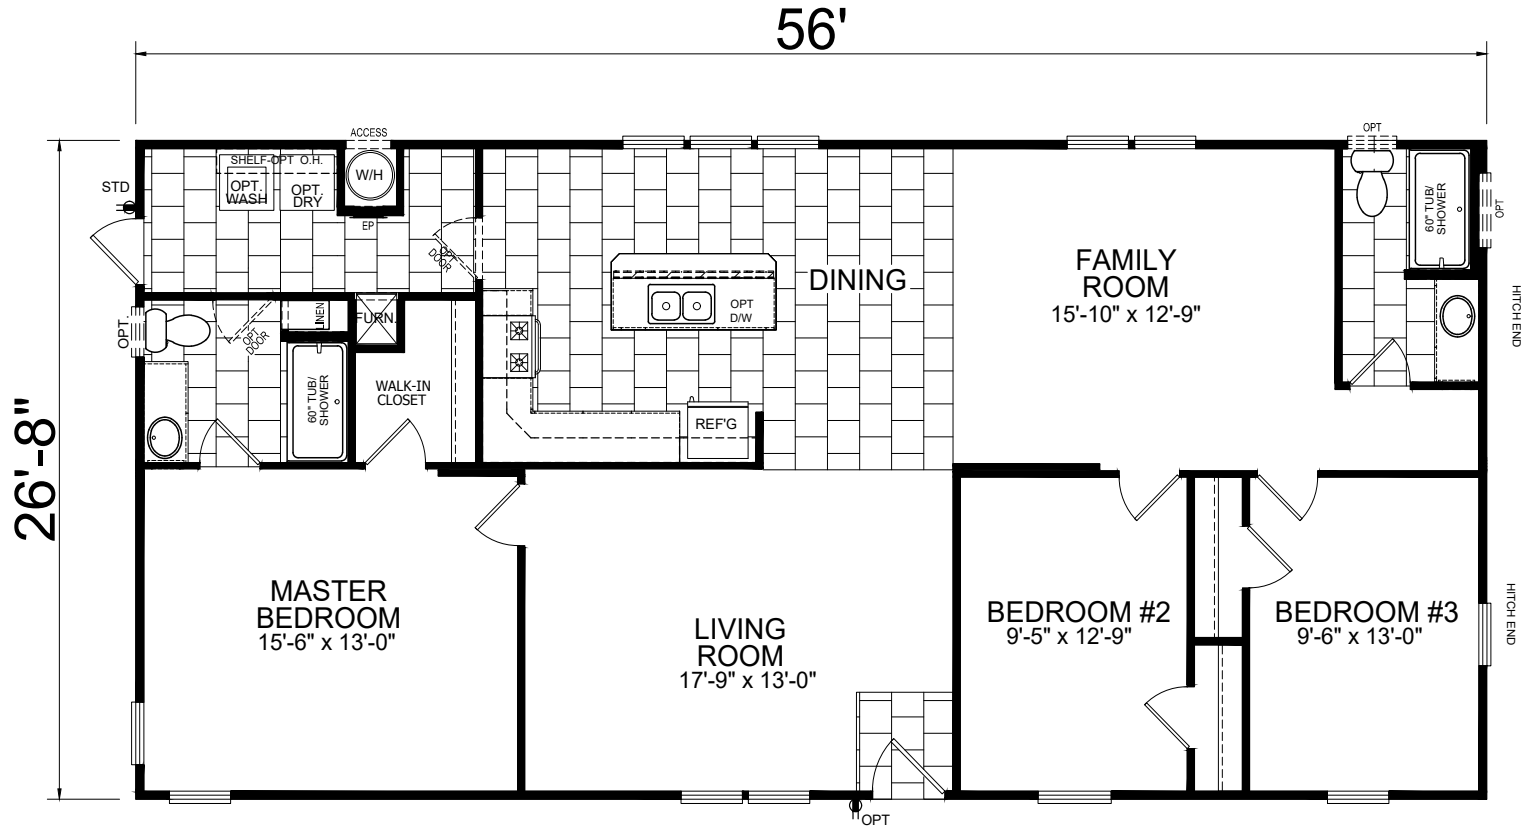

Ferne

Sunrise Series

1,493 SQ. FT. (Approximate) 3 Bedroom, 2 Bath

Last Updated: 11-9-20

FACTORY SELECT HOMES

4455 N. Stockton Hill Rd.
Kingman, AZ 86409

FactorySelectMH.com | 1-800-965-3641

IMPORTANT: Alta Cima Corp reserves the right to modify, cancel or substitute products or features of this event at any time without prior notice or obligation. Pictures and other promotional materials are representative and may depict or contain floor plans, square footages, elevations, options, upgrades, extra design features, decorations, floor coverings, specialty light fixtures, custom paint and wall coverings, window treatments, landscaping, sound and alarm systems, furnishings, appliances, and other designer/decorator features and amenities that are not included as part of the home and/or may not be available at all locations. Home, pricing and community information is subject to change, and homes to prior sale, at any time without notice or obligation. ©2020 Alta Cima Corp. All rights reserved.