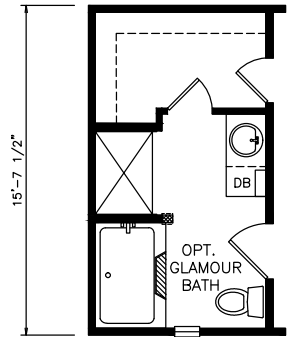

Fernell

Classic Series - Single Section

1,193 SQ. FT. (Approximate) 3 Bedrooms, 2 Baths

Last Updated: 6-24-21

FACTORY SELECT HOMES
4455 N. Stockton Hill Rd.
Kingman, AZ 86409

FactorySelectMH.com | 1-800-965-3641