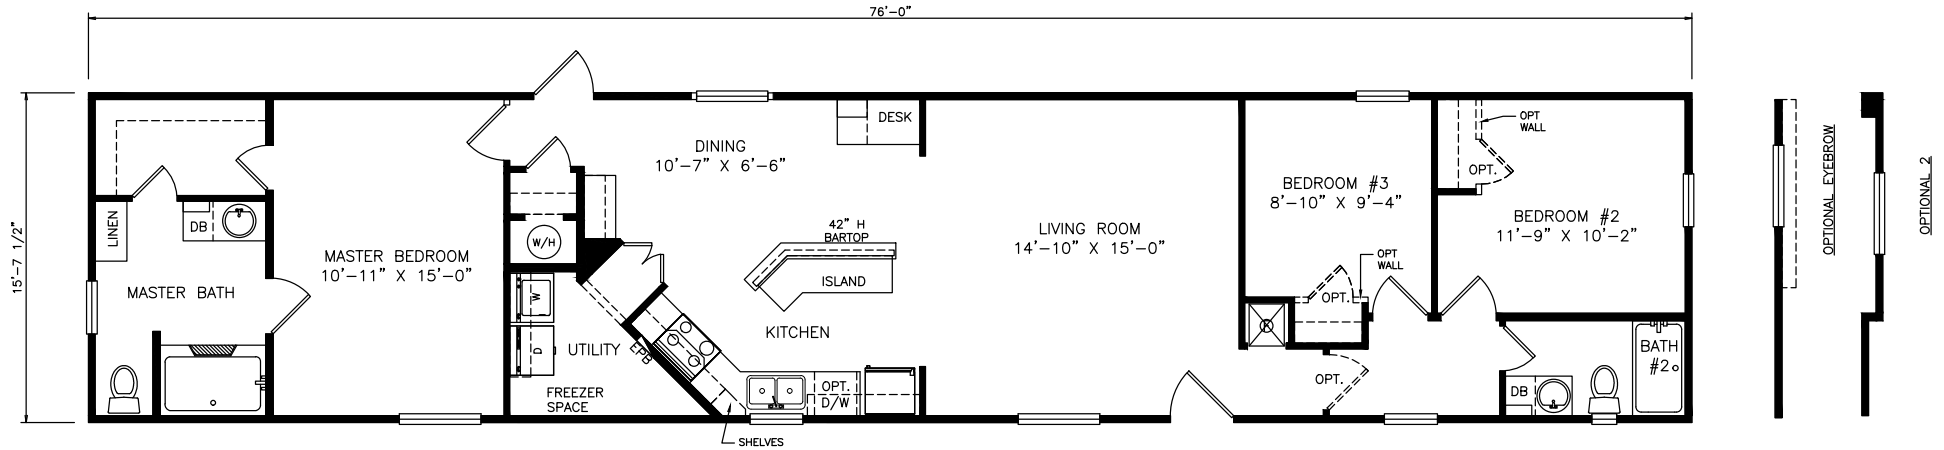

Fernell

Classic Series - Single Section

1,193 SQ. FT. (Approximate) 3 Bedrooms, 2 Baths

Last Updated: 6-24-21

FACTORY SELECT HOMES
4455 N. Stockton Hill Rd.
Kingman, AZ 86409

FactorySelectMH.com | 1-800-965-3641