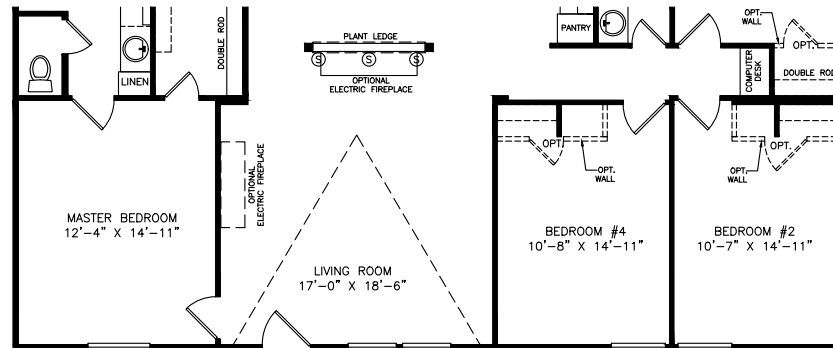

Flagstone

Heritage Series - Multi Section

1,622 SQ. FT. (Approximate) 3 Bedrooms, 2 Baths

Last Updated: 6-29-21

FACTORY SELECT HOMES
4455 N. Stockton Hill Rd.
Kingman, AZ 86409

FactorySelectMH.com | 1-800-965-3641