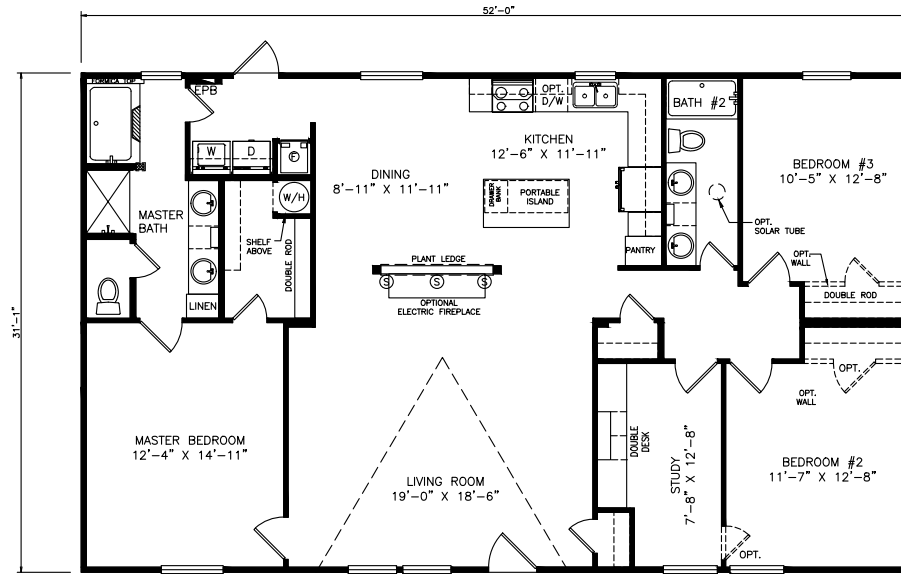

Flagstone

Heritage Series - Multi Section

1,622 SQ. FT. (Approximate) 3 Bedrooms, 2 Baths

Last Updated: 6-29-21

FACTORY SELECT HOMES
4455 N. Stockton Hill Rd.
Kingman, AZ 86409

FactorySelectMH.com | 1-800-965-3641