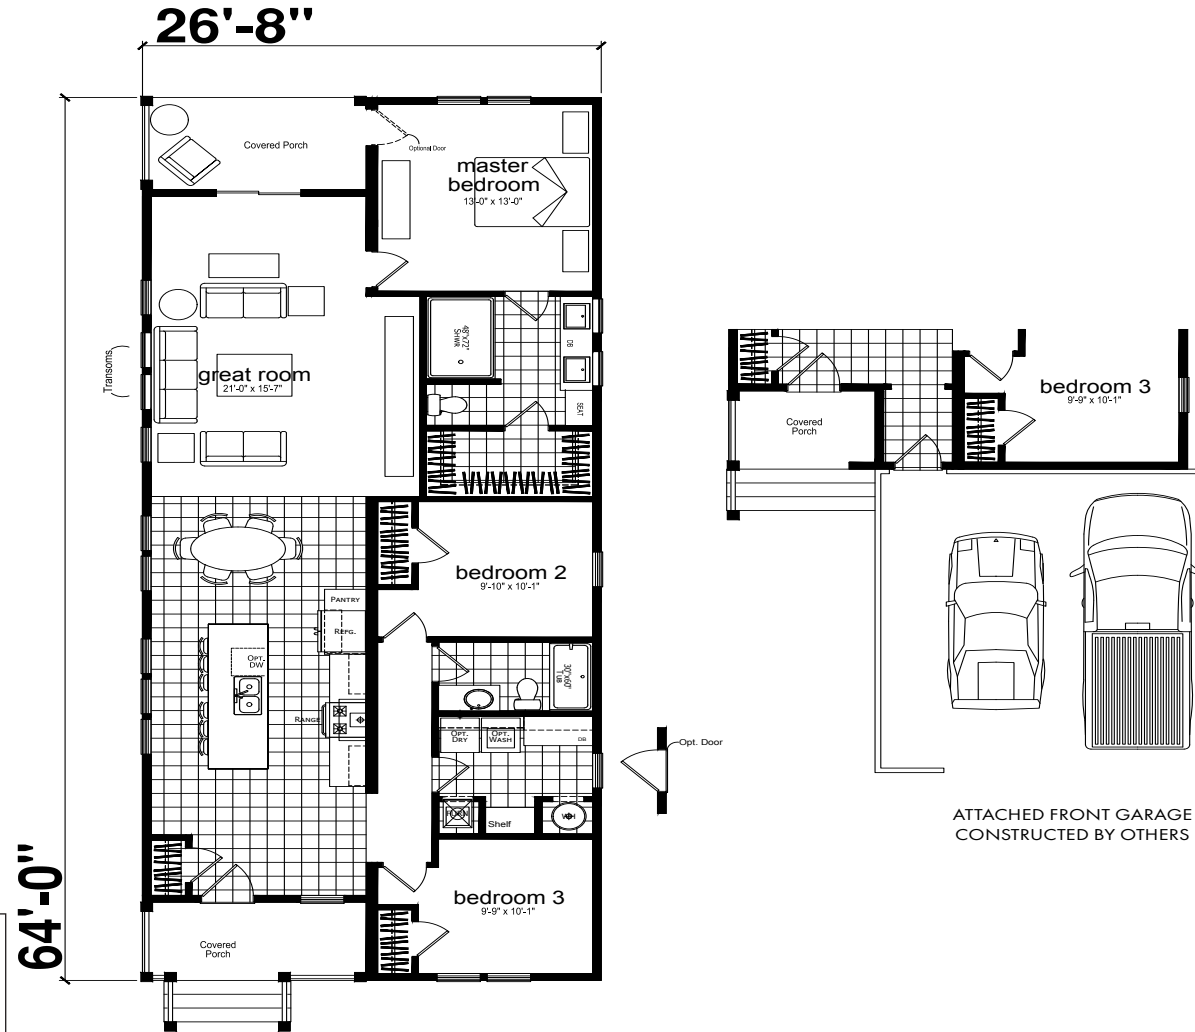

Forest Hill

Genesis Series

1,546 SQ. FT. (Approximate) 3 Bedroom, 2 Bath

Last Updated: 11-6-20

FACTORY SELECT HOMES
 4455 N. Stockton Hill Rd.
 Kingman, AZ 86409

FactorySelectMH.com | 1-800-965-3641

IMPORTANT: Alta Cima Corp reserves the right to modify, cancel or substitute products or features of this event at any time without prior notice or obligation. Pictures and other promotional materials are representative and may depict or contain floor plans, square footages, elevations, options, upgrades, extra design features, decorations, floor coverings, specialty light fixtures, custom paint and wall coverings, window treatments, landscaping, sound and alarm systems, furnishings, appliances, and other designer/decorator features and amenities that are not included as part of the home and/or may not be available at all locations. Home, pricing and community information is subject to change, and homes to prior sale, at any time without notice or obligation. ©2020 Alta Cima Corp. All rights reserved.