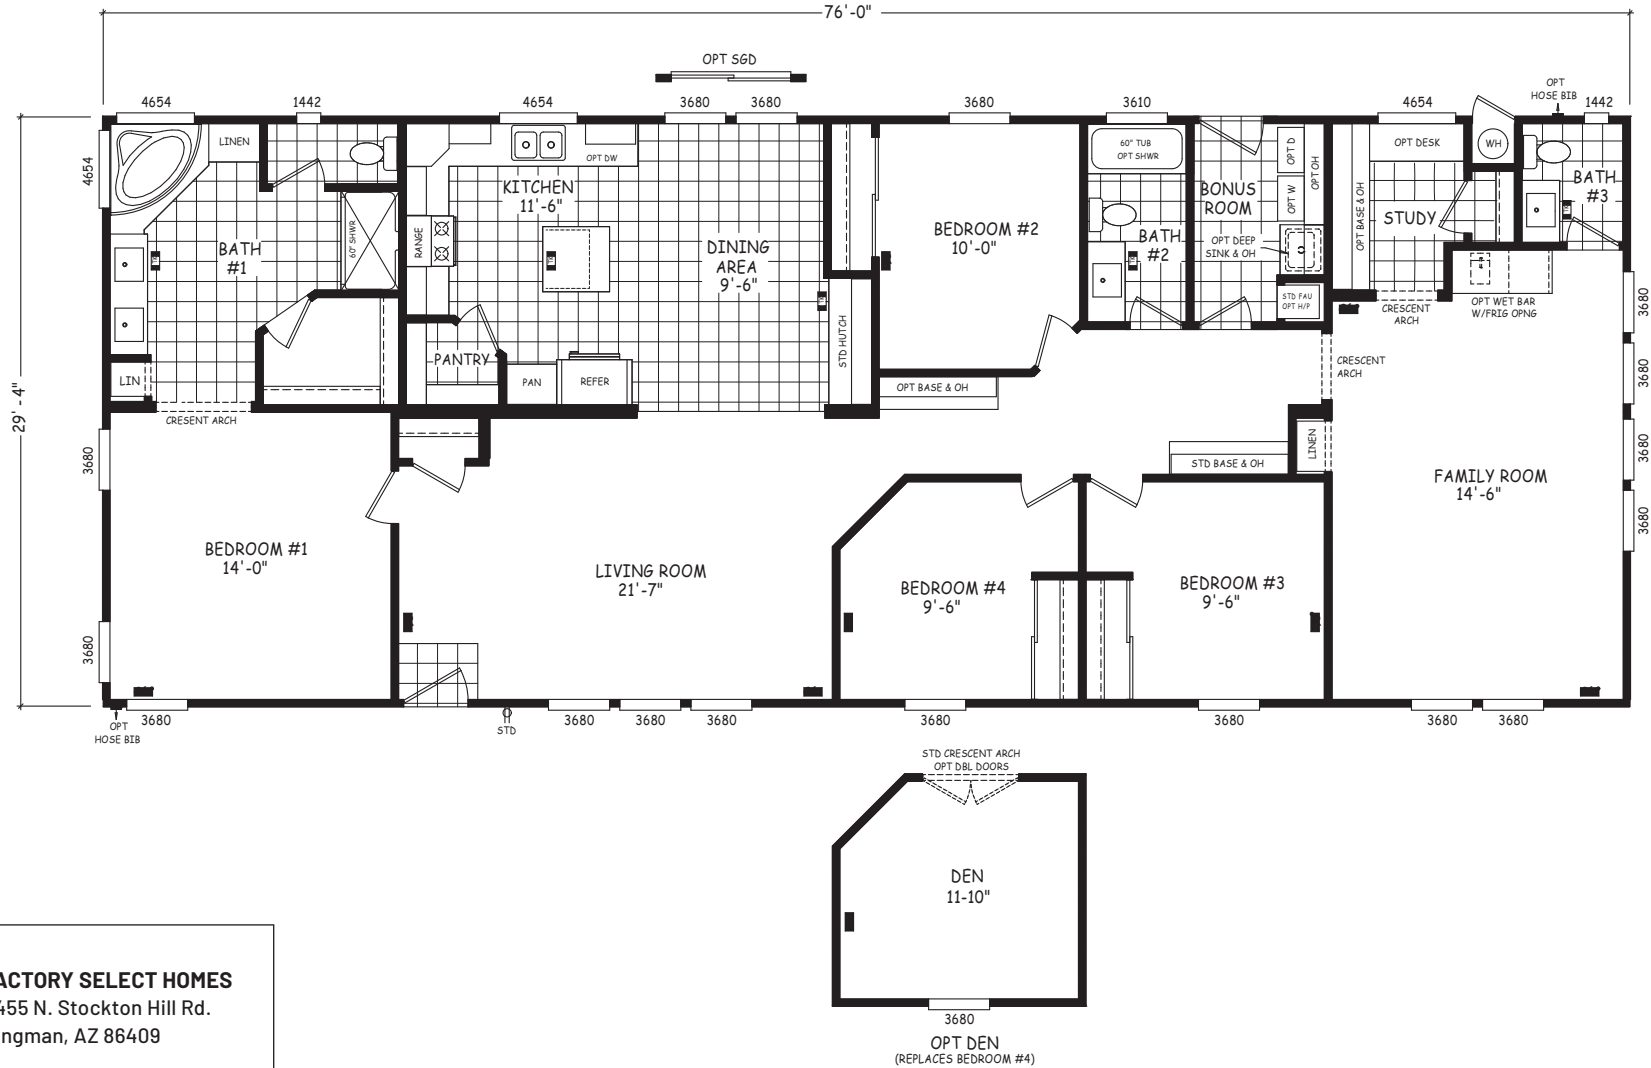

# Foxfield

Pinnacle Series

2,229 SQ. FT. (Approximate) 4 Bedroom, 2.5 Bath

Last Updated: 8-22-22

**FACTORY SELECT HOMES**  
 4455 N. Stockton Hill Rd.  
 Kingman, AZ 86409

**FactorySelectMH.com | 1-800-965-3641**