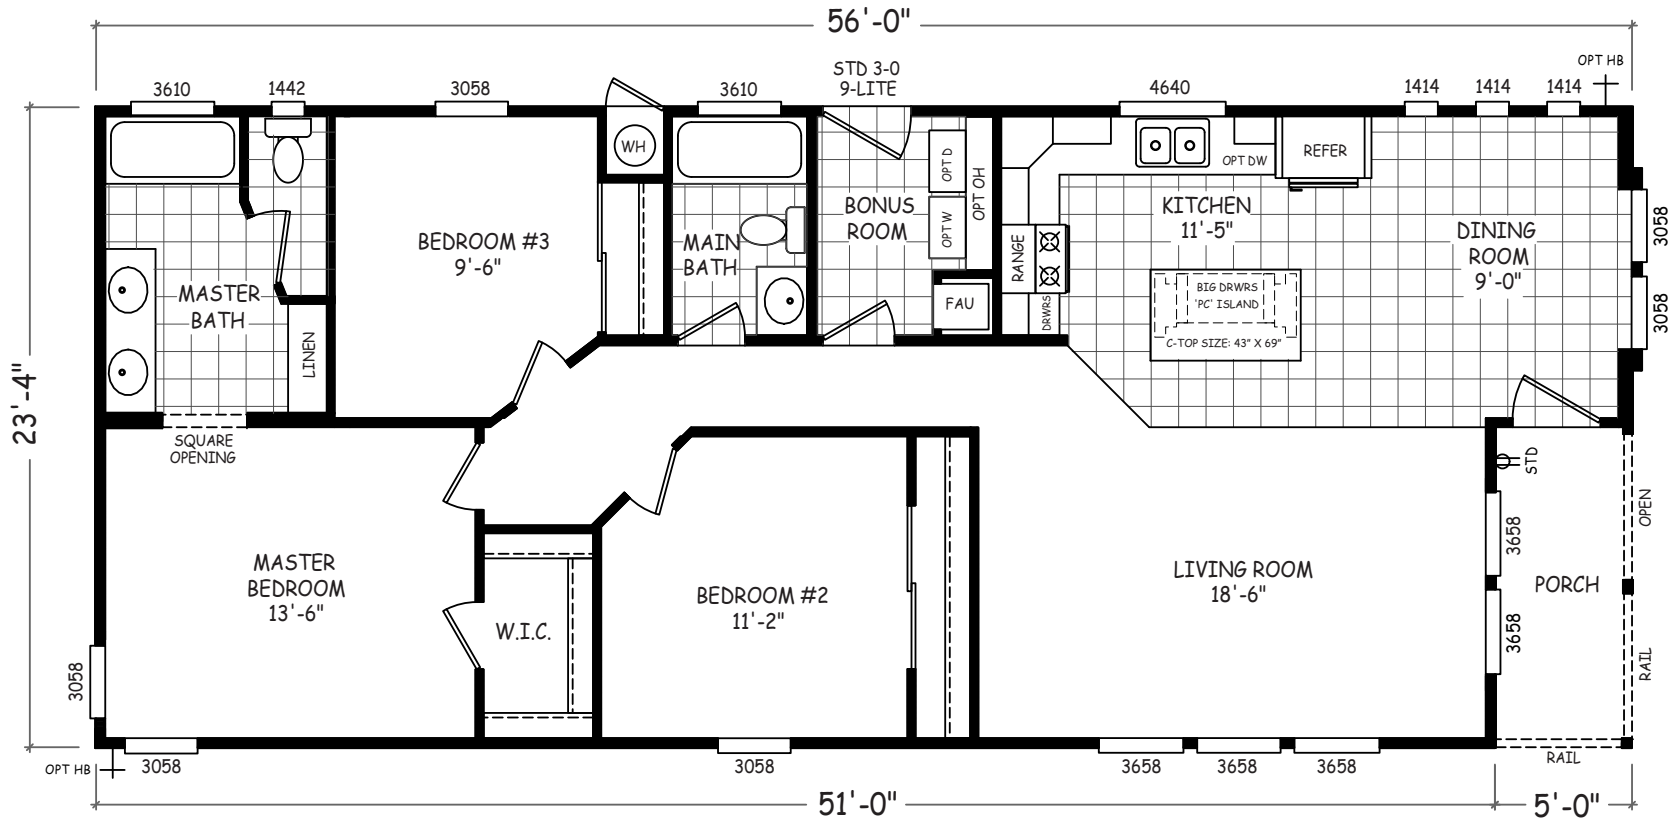

Galilee

Sedona Ridge Classic Series

1,306 SQ. FT. (Approximate) 3 Bedroom, 2 Bath

Last Updated: 5-21-24

FACTORY SELECT HOMES
 4455 N. Stockton Hill Rd.
 Kingman, AZ 86409

FactorySelectMH.com | 1-800-965-3641