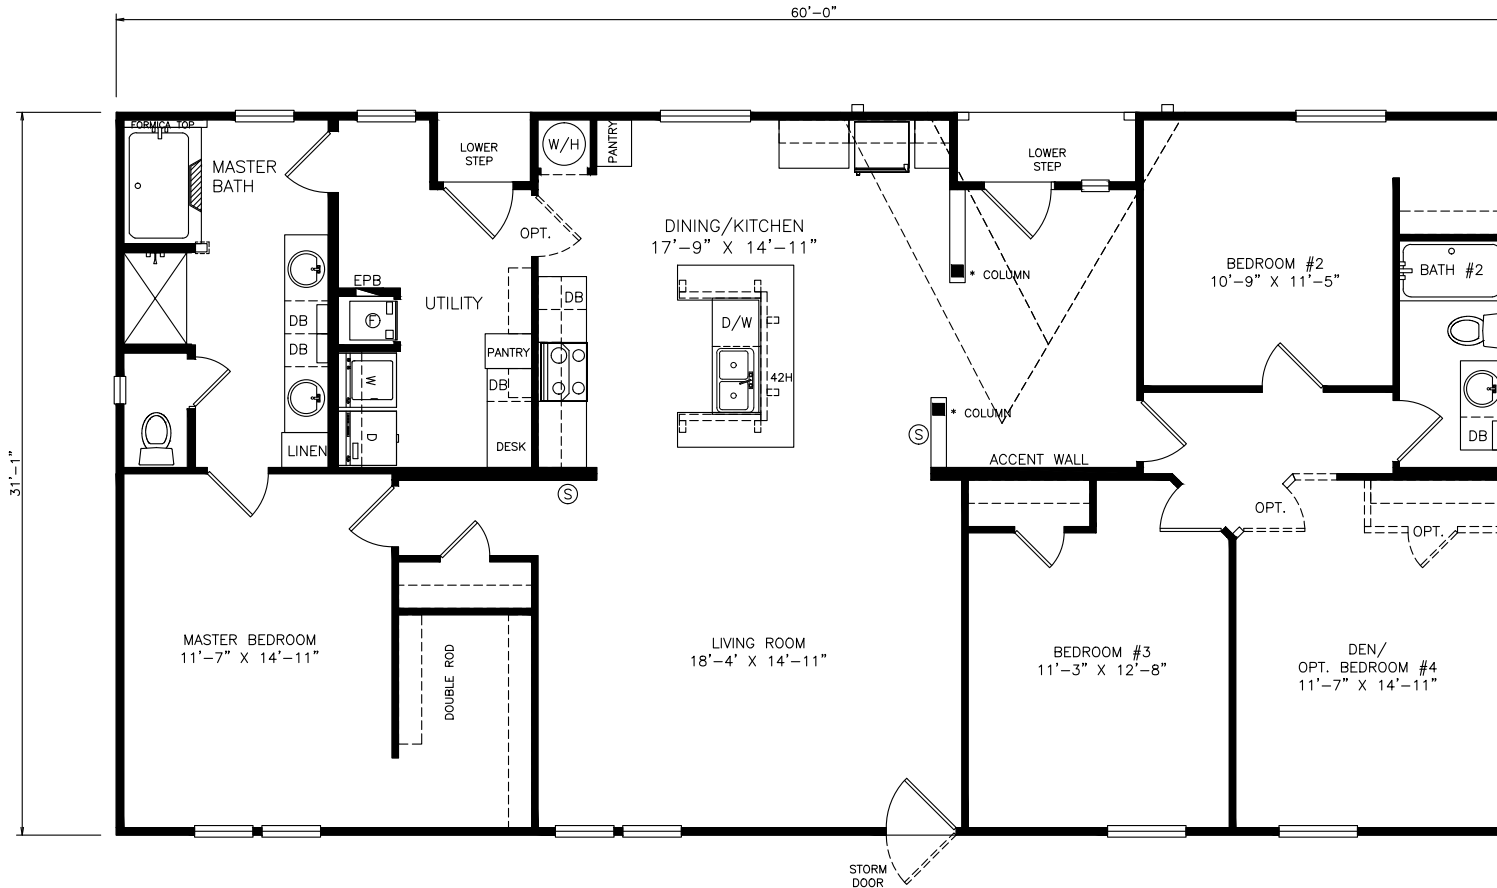

Gantt

Heritage Series - Multi Section

1,865 SQ. FT. (Approximate) 3 Bedrooms, 2 Baths

Last Updated: 6-29-21

FACTORY SELECT HOMES
4455 N. Stockton Hill Rd.
Kingman, AZ 86409

FactorySelectMH.com | 1-800-965-3641