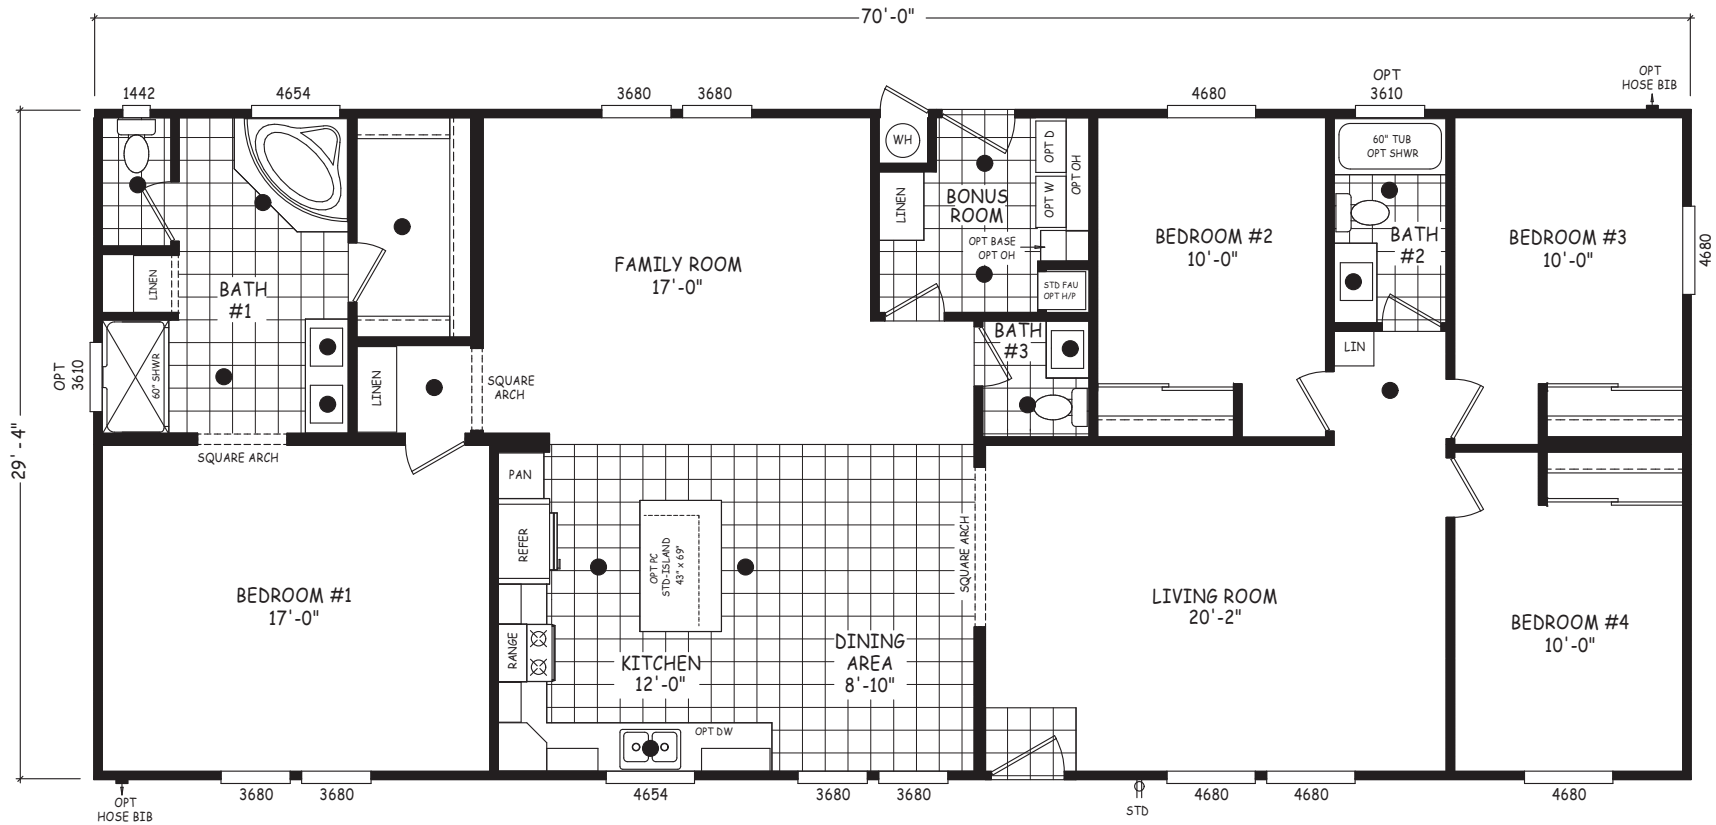

Gatewood

Edge Series

2,053 SQ. FT. (Approximate) 4 Bedroom, 2.5 Bath

Last Updated: 7-24-24

FACTORY SELECT HOMES
 4455 N. Stockton Hill Rd.
 Kingman, AZ 86409

FactorySelectMH.com | 1-800-965-3641

IMPORTANT: Alta Cima Corp reserves the right to modify, cancel or substitute products or features of this event at any time without prior notice or obligation. Pictures and other promotional materials are representative and may depict or contain floor plans, square footages, elevations, options, upgrades, extra design features, decorations, floor coverings, specialty light fixtures, custom paint and wall coverings, window treatments, landscaping, sound and alarm systems, furnishings, appliances, and other designer/decorator features and amenities that are not included as part of the home and/or may not be available at all locations. Home, pricing and community information is subject to change, and homes to prior sale, at any time without notice or obligation. ©2020 Alta Cima Corp. All rights reserved.