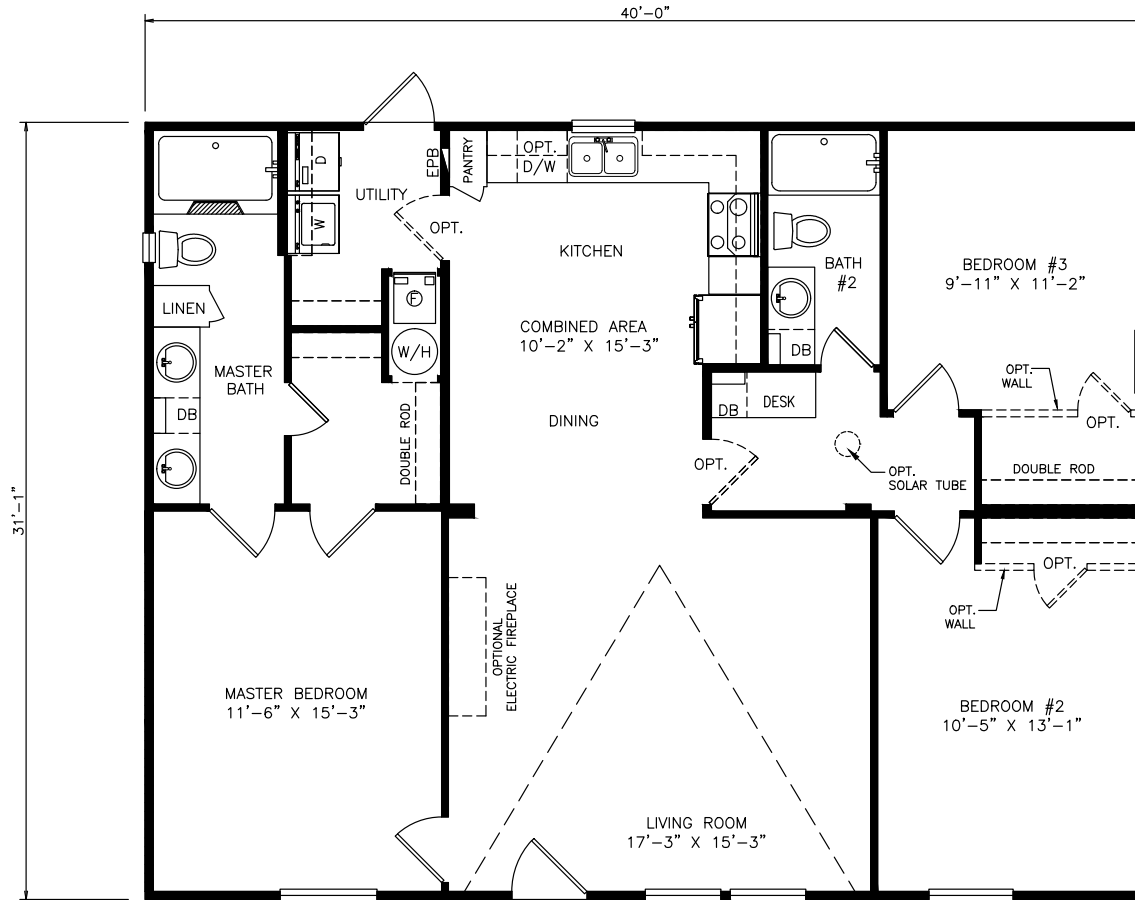

Gato

Heritage Series - Multi Section

1,248 SQ. FT. (Approximate) 3 Bedrooms, 2 Baths

Last Updated: 6-29-21

FACTORY SELECT HOMES

4455 N. Stockton Hill Rd.
Kingman, AZ 86409

FactorySelectMH.com | 1-800-965-3641