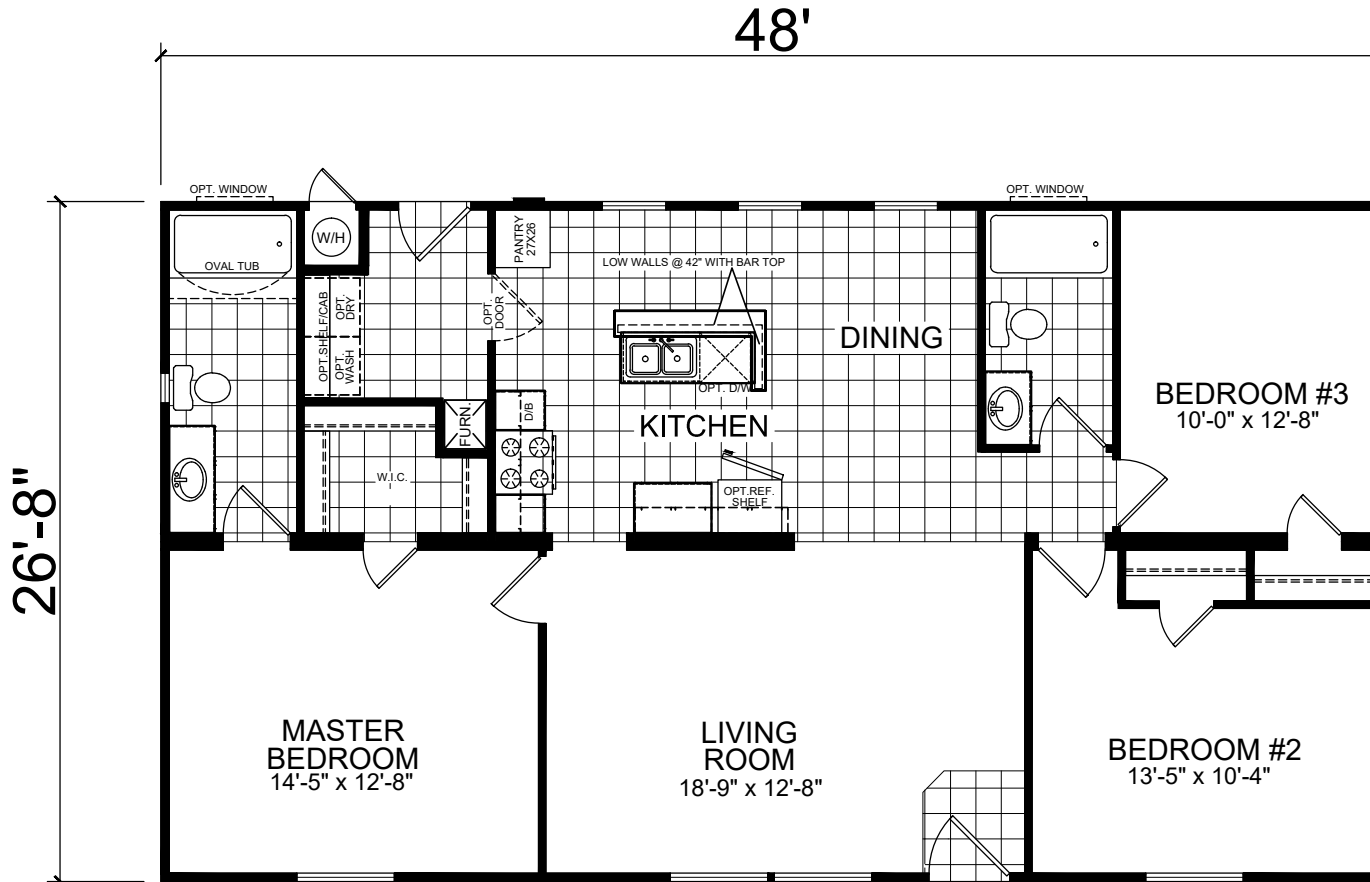

# Hackamore

Creekside Manor Series

1,280 SQ. FT. (Approximate) 3 Bedrooms, 2 Baths

Last Updated: 10-13-20

FACTORY SELECT HOMES  
4455 N. Stockton Hill Rd.  
Kingman, AZ 86409

FactorySelectMH.com | 1-800-965-3641