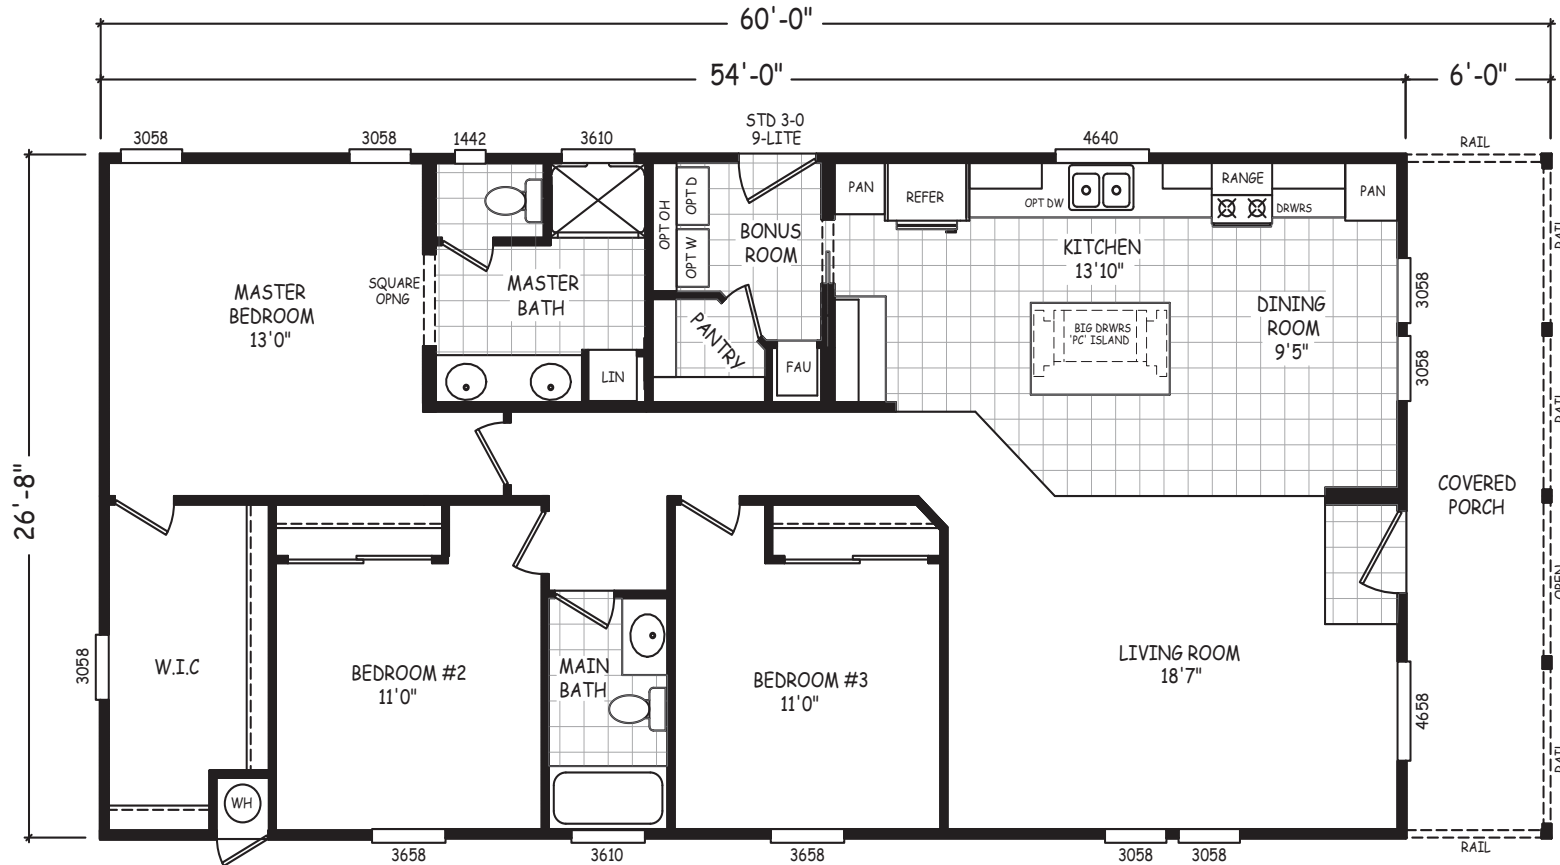

Haisley

Sedona Ridge Series

1,600 SQ. FT. (Approximate) 3 Bedroom, 2 Bath

Last Updated: 12-15-20

FACTORY SELECT HOMES

4455 N. Stockton Hill Rd.
Kingman, AZ 86409

FactorySelectMH.com | 1-800-965-3641

IMPORTANT: Alta Cima Corp reserves the right to modify, cancel or substitute products or features of this event at any time without prior notice or obligation. Pictures and other promotional materials are representative and may depict or contain floor plans, square footages, elevations, options, upgrades, extra design features, decorations, floor coverings, specialty light fixtures, custom paint and wall coverings, window treatments, landscaping, sound and alarm systems, furnishings, appliances, and other designer/decorator features and amenities that are not included as part of the home and/or may not be available at all locations. Home, pricing and community information is subject to change, and homes to prior sale, at any time without notice or obligation. ©2020 Alta Cima Corp. All rights reserved.