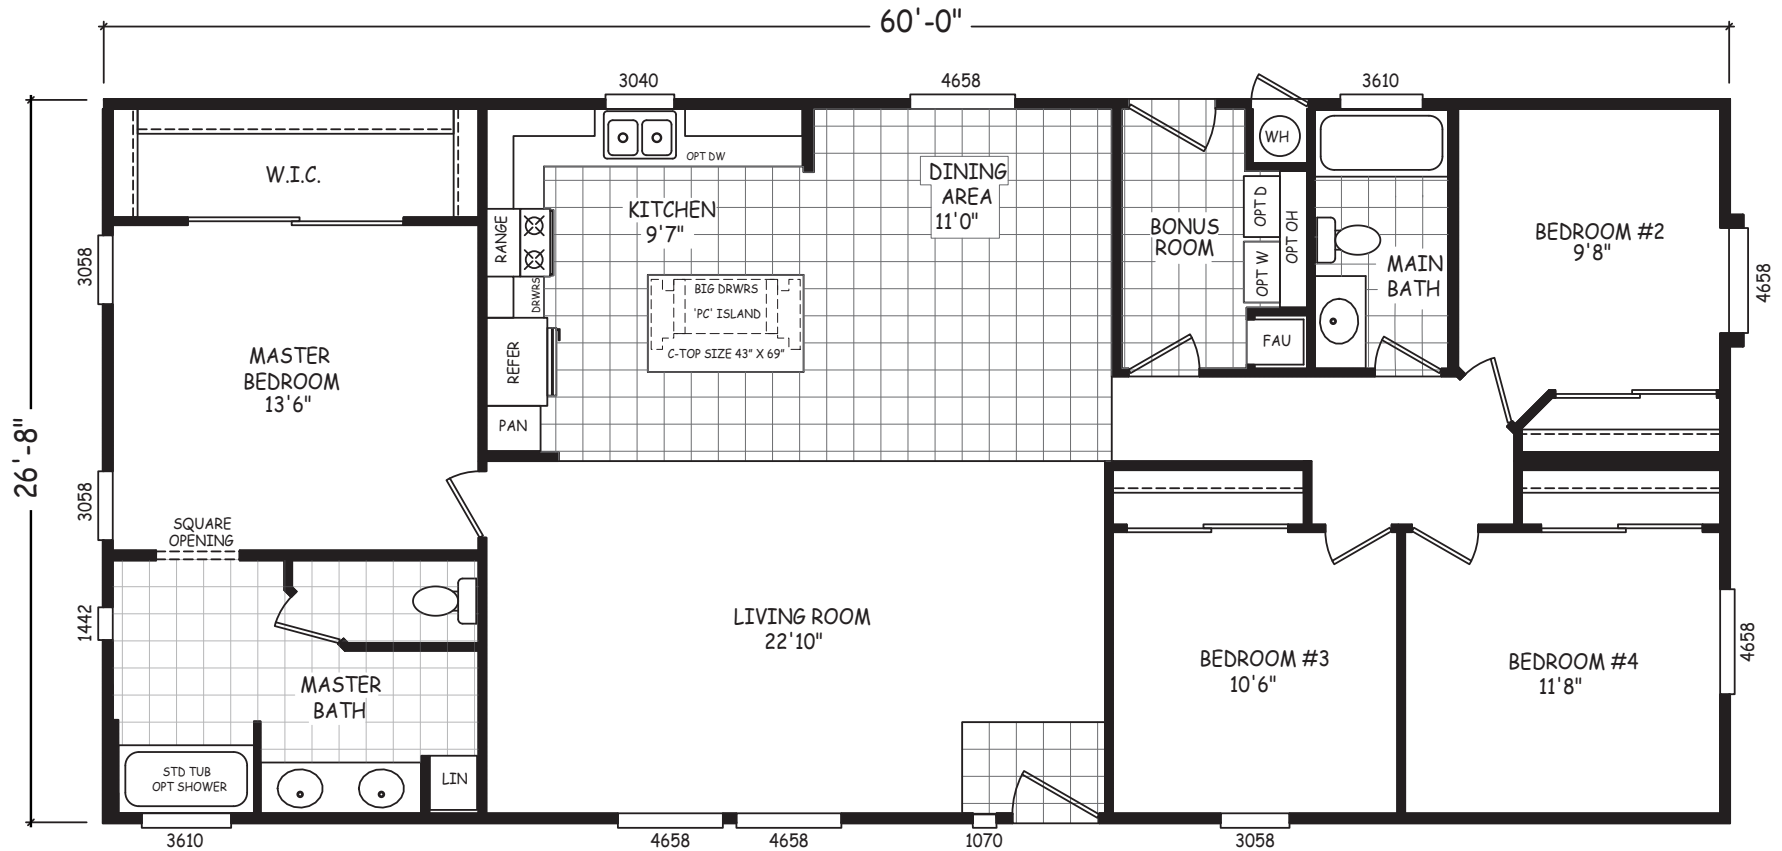

Jack Pine

Sedona Ridge Series

1,600 SQ. FT. (Approximate) 4 Bedroom, 2 Bath

Last Updated: 2-18-21

FACTORY SELECT HOMES
 4455 N. Stockton Hill Rd.
 Kingman, AZ 86409

FactorySelectMH.com | 1-800-965-3641

IMPORTANT: Alta Cima Corp reserves the right to modify, cancel or substitute products or features of this event at any time without prior notice or obligation. Pictures and other promotional materials are representative and may depict or contain floor plans, square footages, elevations, options, upgrades, extra design features, decorations, floor coverings, specialty light fixtures, custom paint and wall coverings, window treatments, landscaping, sound and alarm systems, furnishings, appliances, and other designer/decorator features and amenities that are not included as part of the home and/or may not be available at all locations. Home, pricing and community information is subject to change, and homes to prior sale, at any time without notice or obligation. ©2020 Alta Cima Corp. All rights reserved.