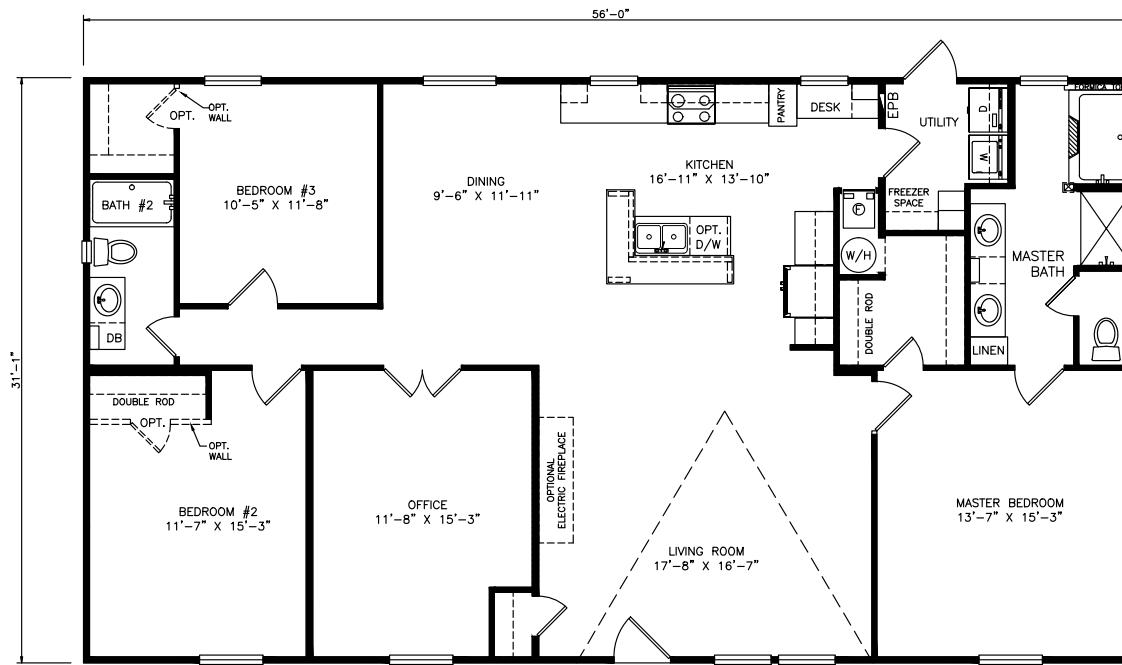

Jean

Classic Series - Multi Section

1,746 SQ. FT. (Approximate) 3 Bedrooms, 2 Baths

Last Updated: 6-25-21

FACTORY SELECT HOMES

4455 N. Stockton Hill Rd.
Kingman, AZ 86409

FactorySelectMH.com | 1-800-965-3641