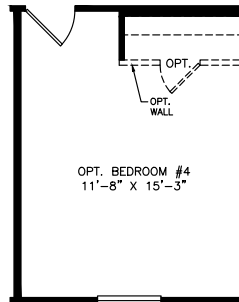

Jean

Classic Series - Multi Section

1,746 SQ. FT. (Approximate) 3 Bedrooms, 2 Baths

Last Updated: 6-25-21

FACTORY SELECT HOMES

4455 N. Stockton Hill Rd.
Kingman, AZ 86409

FactorySelectMH.com | 1-800-965-3641