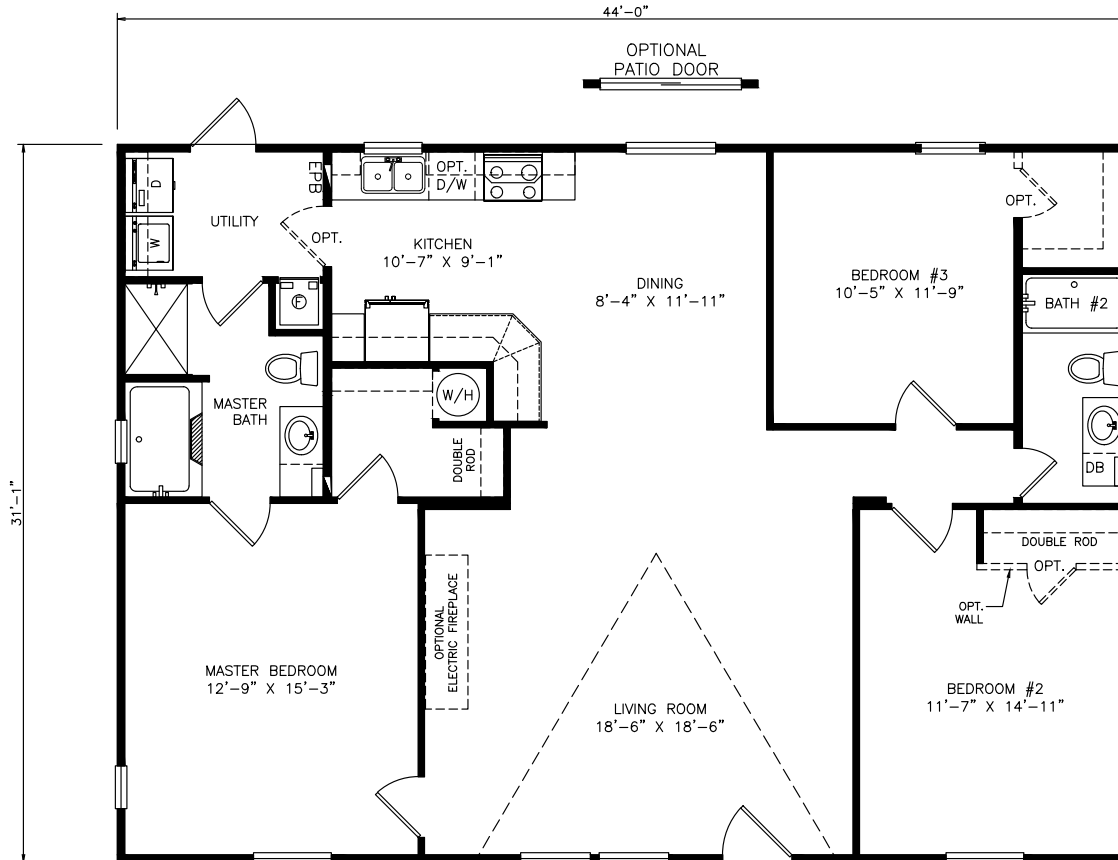

# Kamas

Classic Series - Multi Section

1,372 SQ. FT. (Approximate) 3 Bedrooms, 2 Baths

Last Updated: 6-25-21

**FACTORY SELECT HOMES**

4455 N. Stockton Hill Rd.  
Kingman, AZ 86409

**FactorySelectMH.com | 1-800-965-3641**