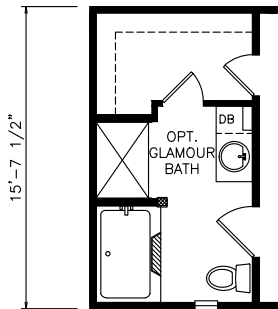

Kanosh

Classic Series - Single Section

1,193 SQ. FT. (Approximate) 3 Bedrooms, 2 Baths

Last Updated: 6-24-21

FACTORY SELECT HOMES
4455 N. Stockton Hill Rd.
Kingman, AZ 86409

FactorySelectMH.com | 1-800-965-3641