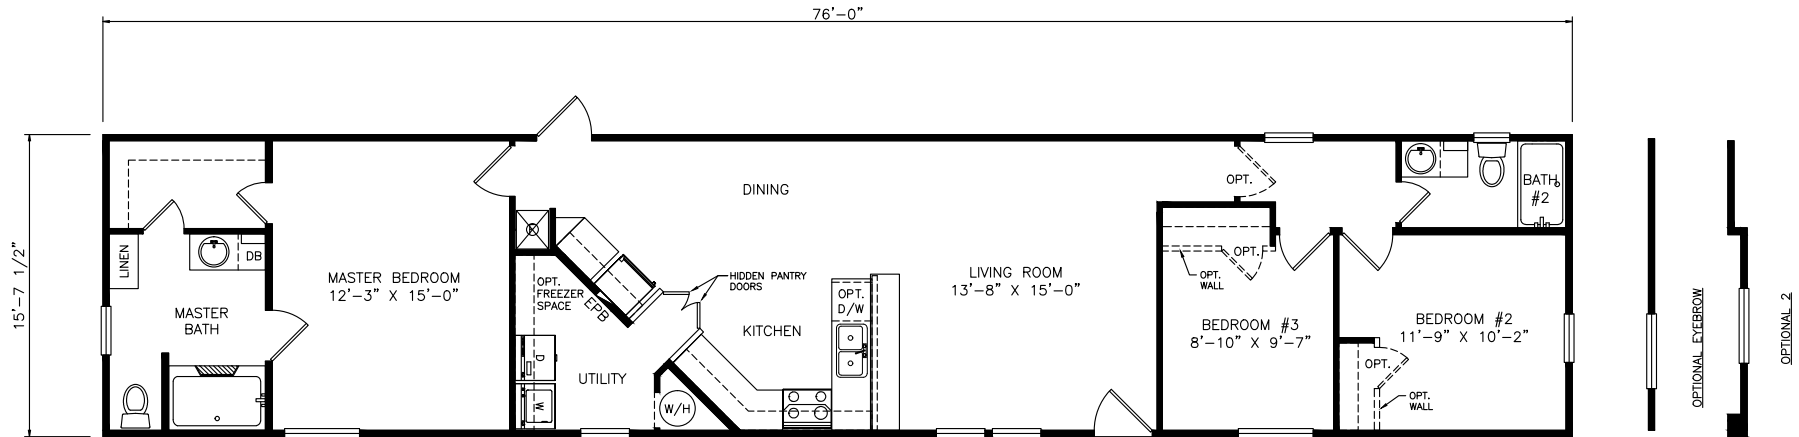

Kanosh

Classic Series - Single Section

1,193 SQ. FT. (Approximate) 3 Bedrooms, 2 Baths

Last Updated: 6-24-21

FACTORY SELECT HOMES
4455 N. Stockton Hill Rd.
Kingman, AZ 86409

FactorySelectMH.com | 1-800-965-3641