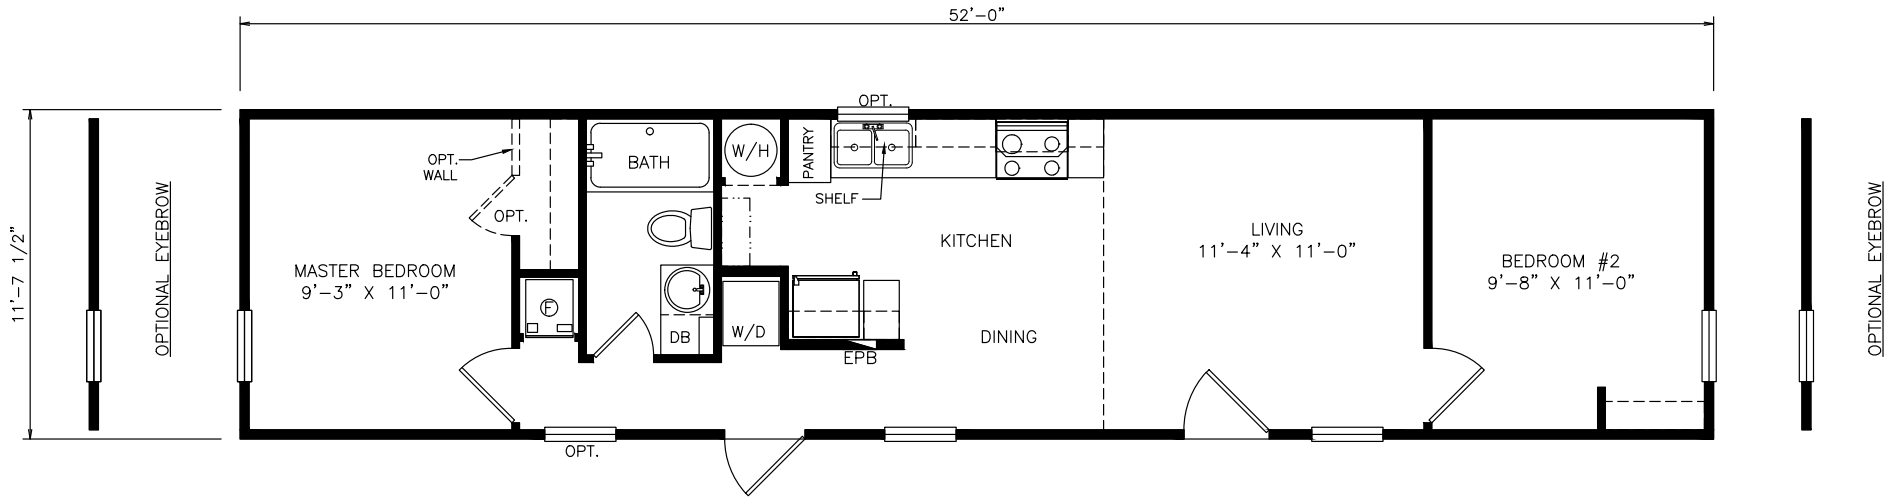

Kearsage

Select Series - Single Section

608 SQ. FT. (Approximate) 2 Bedrooms, 1 Bath

Last Updated: 6-25-21

OPT. DISHWASHER CONFIGURATION

FACTORY SELECT HOMES
4455 N. Stockton Hill Rd.
Kingman, AZ 86409

FactorySelectMH.com | 1-800-965-3641