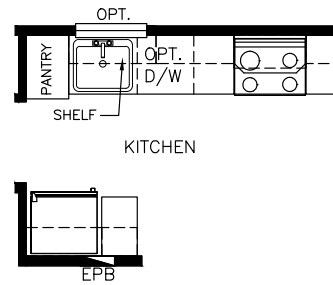

Kearsage

Select Series - Single Section

608 SQ. FT. (Approximate) 2 Bedrooms, 1 Bath

Last Updated: 6-25-21

OPT. DISHWASHER CONFIGURATION

FACTORY SELECT HOMES
4455 N. Stockton Hill Rd.
Kingman, AZ 86409

FactorySelectMH.com | 1-800-965-3641