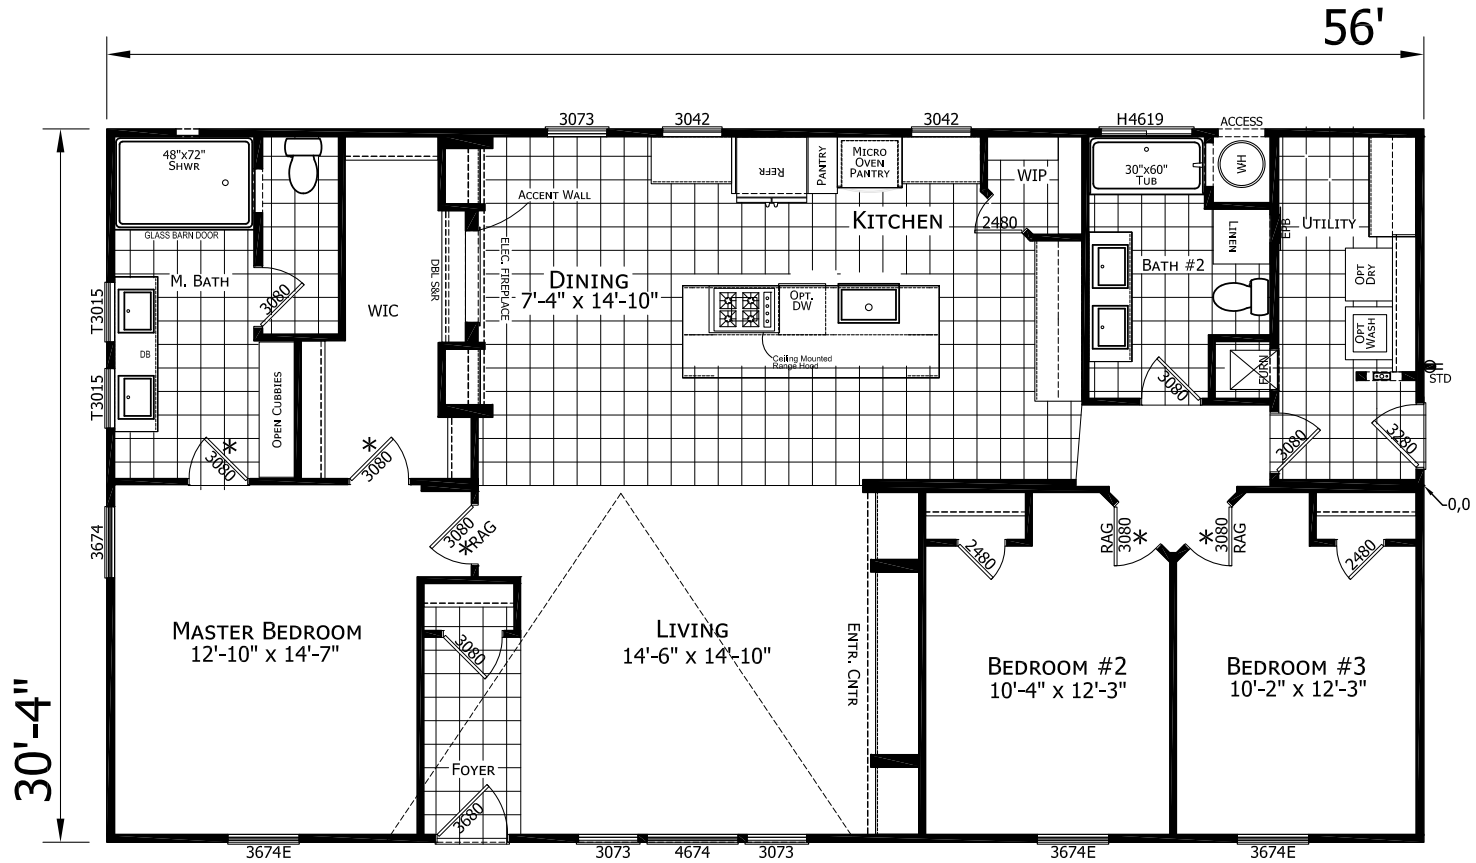

Kiersten

Odyssey Series

1,699 SQ. FT. (Approximate) 3 Bedroom, 2 Bath

Last Updated: 12-9-21

FACTORY SELECT HOMES
 4455 N. Stockton Hill Rd.
 Kingman, AZ 86409

FactorySelectMH.com | 1-800-965-3641

IMPORTANT: Alta Cima Corp reserves the right to modify, cancel or substitute products or features of this event at any time without prior notice or obligation. Pictures and other promotional materials are representative and may depict or contain floor plans, square footages, elevations, options, upgrades, extra design features, decorations, floor coverings, specialty light fixtures, custom paint and wall coverings, window treatments, landscaping, sound and alarm systems, furnishings, appliances, and other designer/decorator features and amenities that are not included as part of the home and/or may not be available at all locations. Home, pricing and community information is subject to change, and homes to prior sale, at any time without notice or obligation. ©2020 Alta Cima Corp. All rights reserved.